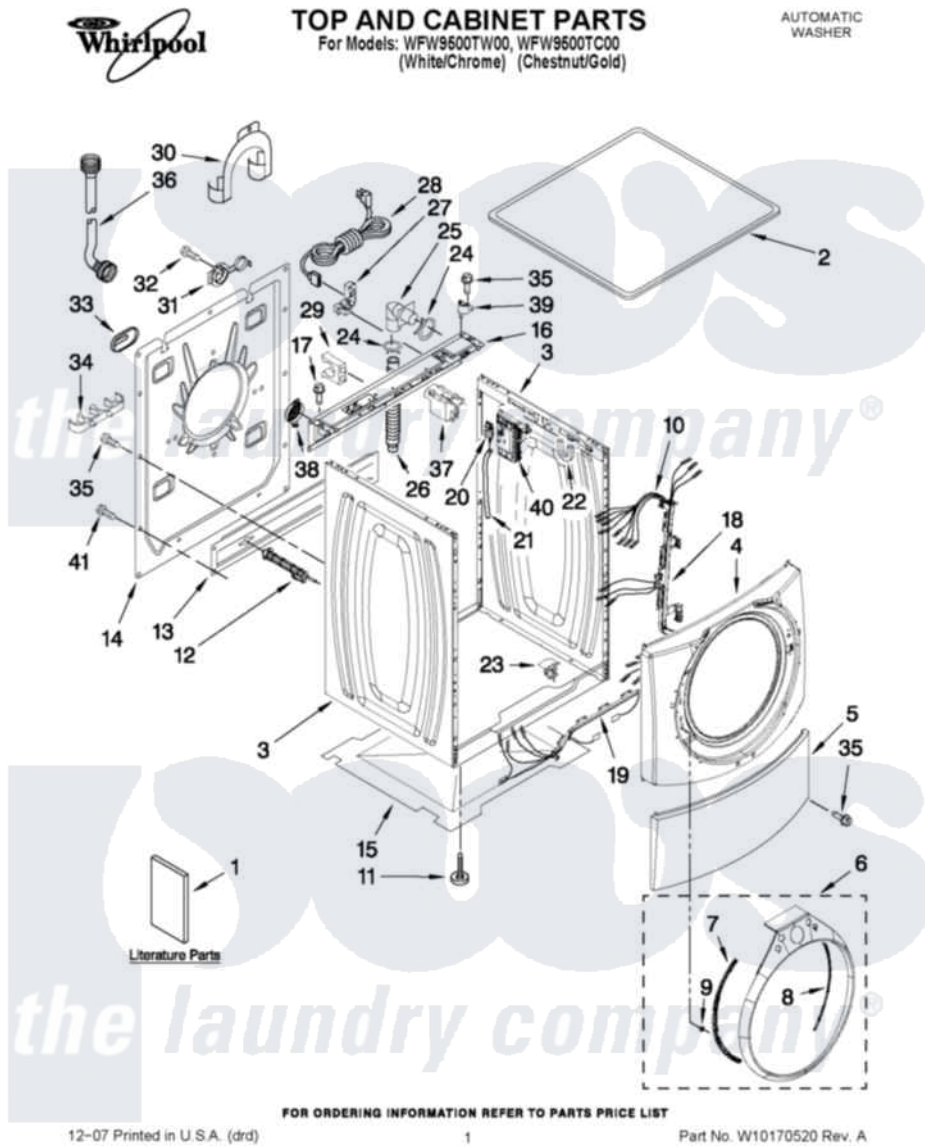

Whirlpool WFW9500TC00 01 - TOP AND CABINET PARTS

Whirlpool Residential Whirlpool WFW9500TC00 Washer Parts Parts Diagram 01 - TOP AND CABINET PARTS
Click on the part number to view part

Item	Original Part Number	Replaced By	Status	Part Description
1	W10158196		Not Available	Use & Care Guide
"	W10133490		Not Available	Tech Sheet
"	W10133489		Not Available	Quick Start Guide
"	W10162664		Not Available	Energy Guide
2	8181799	8181641		Top
"	W10166926			Top
3	8183144			Cabinet
"	W10166960			Cabinet
4	8183151	W10015590		Panel
"	W10166924			Panel, Front
5	8181643			Toe Panel
"	W10166925			Toe Panel
6	W10160029			Trim Ring, Teardrop Assembly
"	W10180781			Trim Ring, Teardrop Assembly
7	8183208			Bracket, Trim Fixation
8	8183209			Bracket, Trim Fixation

9	8183210		Clip, Trim
10	W10157914		Harness, Wiring
11	8181636		Foot, Leveling
12	8182797	W10289554A	Bolt
"	8182798	W10289554A	Bolt
13	8182661	W10003040	Brace, Transport
14	8182698		Panel, Rear
15	8181635		Pan, Bottom
16	W10138248		Brace, Rear
17	8181756	488729	Screw
18	W10121609		Channel, Harness
19	W10121610		Channel, Harness
20	W10156252		Switch, Analog Pressure Sensor
21	8181739	W10004260	Hose, Pressure Switch
22	8181763		Bracket, Spring
23	8183086	W10085220	Microswitch
24	8181752	3367052	Clamp, Hose
25	8181738		Connector, Hose Outlet
26	8181737		Hose, Drain
27	8181690	8182635	Strain Relief
28	8183009		Cord, Power
29	8182702		Clip, Outer Hose Holder
30	8181768	W10280024	U-Bend, Drain Hose
31	8182699		Grommet, Cord Support
32	8182201		Screw, 3 X 8 mm
33	8182700	8540268	Cover, Transport
34	8182701		Clip, Outer Hose Holder
35	8181828	488729	Screw
36	8182795	89503	Hose-Inlet
"	8182792	89503	Hose-Inlet
37	8183019	W10326464	Filter, Interference
38	8183030		Grid, Ventilation
39	W10138249		Spacer, Top
40	W10156258		Control Board, Expansion
41	W10157885		Screw, 4.2 X 14