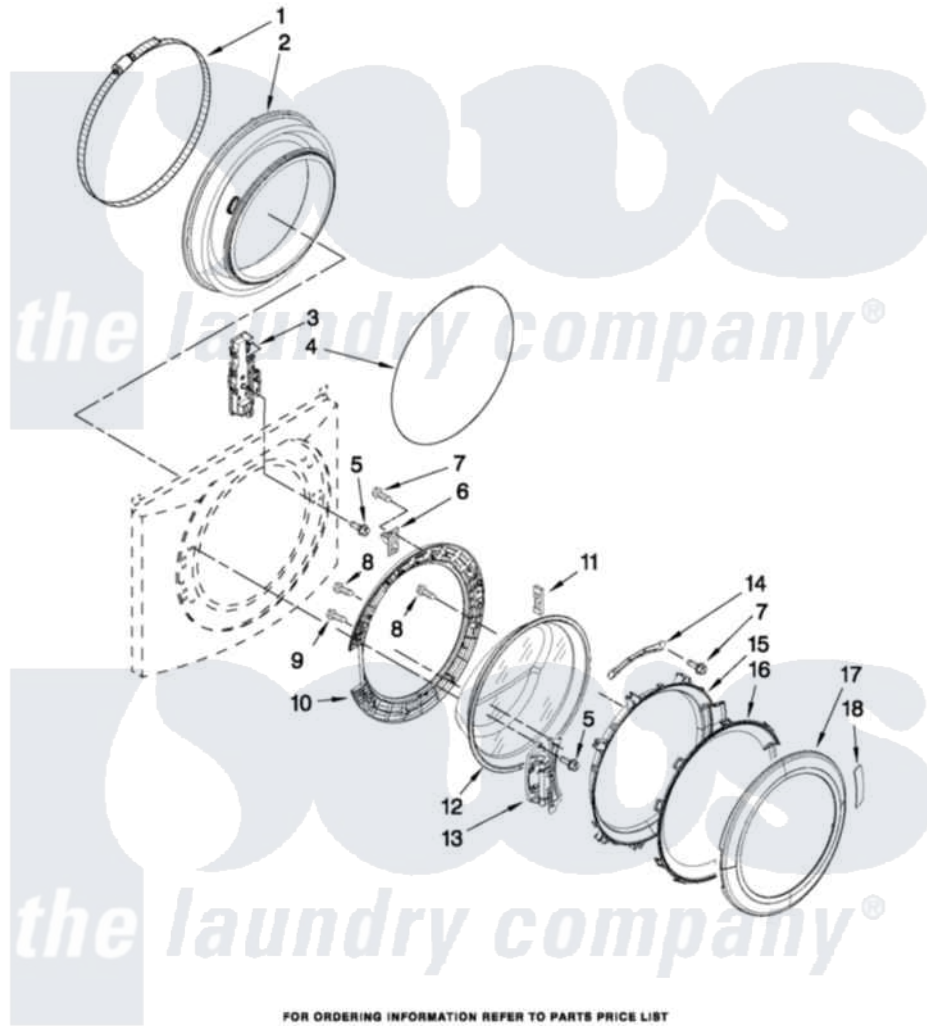

Whirlpool WFW9500TC00 02 - DOOR AND LATCH PARTS

DOOR AND LATCH PARTS

For Models: WFW9500T00, WFW9500TC00
(White/Chrome) (Chestnut/Gold)

W10170520

3

FOR ORDERING INFORMATION REFER TO PARTS PRICE LIST

Whirlpool [Residential Whirlpool WFW9500TC00 Washer Parts](#) Parts Diagram 02 - DOOR AND LATCH PARTS
Click on the part number to view part

Item	Original Part Number	Replaced By	Status	Part Description
1	8182210			Clamp, Bellow
2	8182119			Bellow
3	8183270			Lock, Door
4	8182211			Clamp, Bellow To Front Panel
5	8181760	8540725		Screw
6	8183198	W10217552		Hook, Door
7	8181758	8182214		Screw
8	8181661			Screw, Actuator
9	8181660			Screw
10	8183195			Frame, Door Back Support
11	8181659	W10128586		Clamp, Glass Support
12	8181655			Glass, Door
13	8183202			Hinge, Door
14	8183199	W10295703		Clamp, Glass
15	8183256			Frame, Door Front Support
16	8183255			Screen, Door

17

8183220

[W10069120](#)

Trim Ring, Outer Door

"

8183221

[W10069160](#)

Ring-Trim

18

[W10121607](#)

Pad, Door Handle