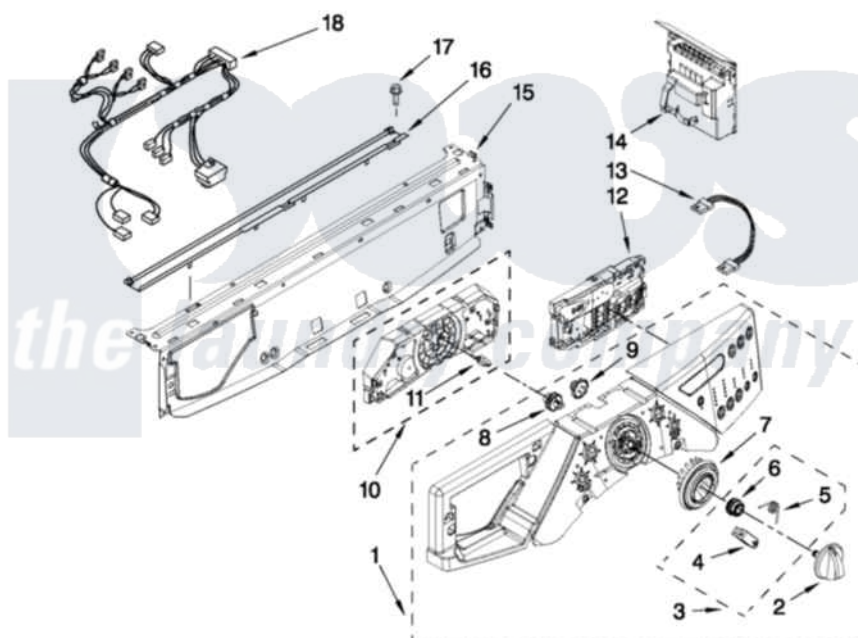

# Whirlpool WFW9500TC00 03 - CONTROL PANEL PARTS

## CONTROL PANEL PARTS

For Models: WFW9500TW00, WFW9500TC00  
(White/Chrome) (Chestnut/Gold)

FOR ORDERING INFORMATION REFER TO PARTS PRICE LIST

4

W10170520

[Whirlpool Residential Whirlpool WFW9500TC00 Washer Parts](#) Parts Diagram 03 - CONTROL PANEL PARTS

[Click on the part number to view part](#)

Item	Original Part Number	Replaced By	Status	Part Description
1	<a href="#">W10180778</a>			Panel, Control
"	<a href="#">W10180779</a>			Panel, Control
2	<a href="#">W10131369</a>			Knob, Control
"	<a href="#">W10166990</a>			Knob, Control
3	<a href="#">W10133927</a>			Wheel, Detent Kit
4	W10131661	<a href="#">W10133927</a>		Wheel, Detent Kit
5	W10131377	<a href="#">W10133927</a>		Wheel, Detent Kit
6	W10131378	<a href="#">W10133927</a>		Wheel, Detent Kit
7	W10131376	<a href="#">W10012410</a>		Knob, Light Ring
8	<a href="#">W10131381</a>			Wheel, Encoder
9	W10131382	<a href="#">W10012440</a>		Retainer-Snap
10	<a href="#">W10164402</a>			User Interface, Center
11	<a href="#">8183177</a>			Adapter, Encoder Wheel
12	W10180777	<a href="#">W10319815</a>		Control-Elec
13	<a href="#">W10157884</a>			Harness, Wiring
14	<a href="#">W10180782</a>			Microcomputer, Machine Control

15	8183203	<a href="#">W10059240</a>	Brace, Front Top
16	<a href="#">8183204</a>		Channel, Water
17	8181756	<a href="#">488729</a>	Screw
18	<a href="#">W10157883</a>		Harness, Wiring