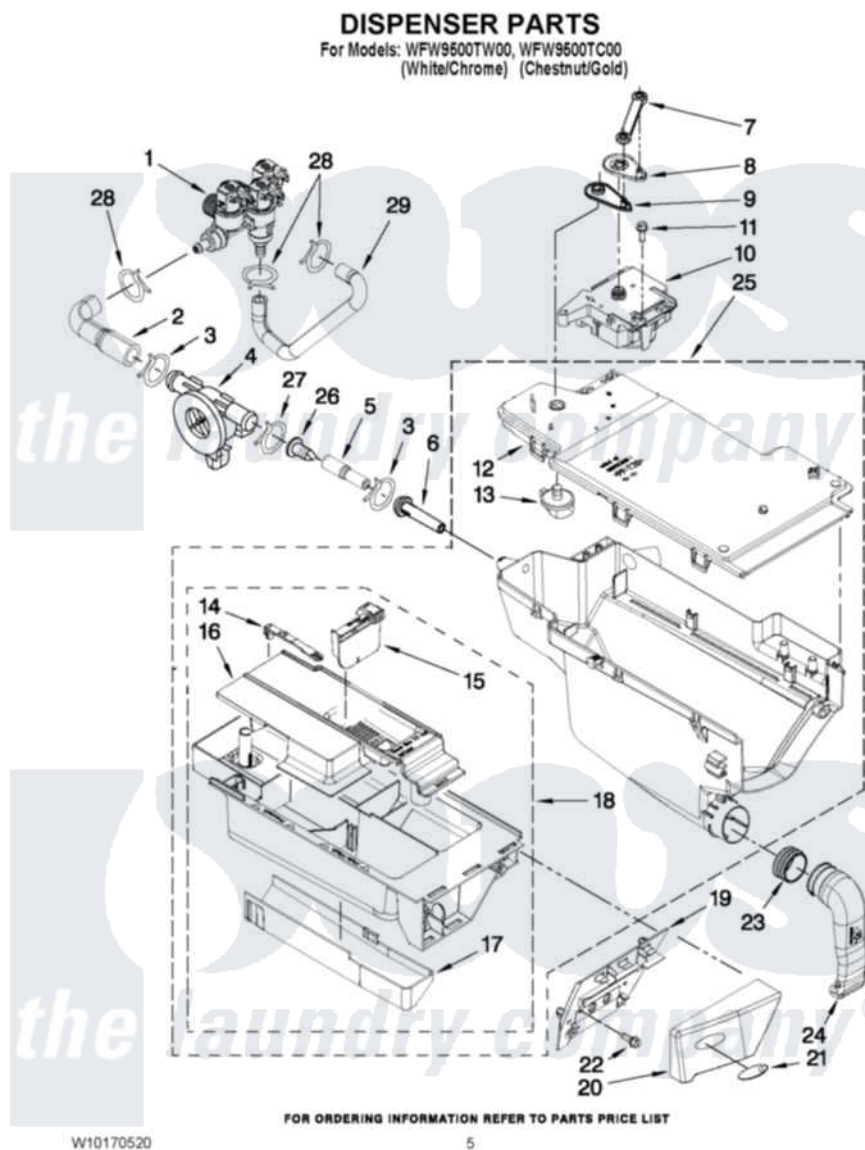

# Whirlpool WFW9500TC00 04 - DISPENSER PARTS

Whirlpool Residential Whirlpool WFW9500TC00 Washer Parts Parts Diagram 04 - DISPENSER PARTS  
Click on the part number to view part

Item	Original Part Number	Replaced By	Status	Part Description
1	<a href="#">W10156253</a>			Valve, Water Inlet
2	<a href="#">8183182</a>			Hose, Flowmeter
3	8181751	<a href="#">489503</a>		Clamp
4	8181696	<a href="#">W10110225</a>		Flowmeter
5	<a href="#">W10156255</a>			Hose, Duckbill/ Inlet Nozzle
6	<a href="#">8183181</a>			Nozzle, Inlet
7	<a href="#">8183183</a>			Lever, Water Distribution
8	<a href="#">8183184</a>			Cam, Actuator
9	<a href="#">W10161052</a>			Lever, Water Distribution
10	8183186	<a href="#">W10352973</a>		Actuator
11	<a href="#">8181661</a>			Screw, Actuator
12	<a href="#">W10164400</a>			Plate, Distribution
13	<a href="#">8181712</a>			Nozzle, Distribution
14	<a href="#">8181721</a>			Hook, Drawer
15	<a href="#">W10121596</a>			Separator, With Selection Slider
16	<a href="#">W10121598</a>			Syphon, Bleach/Softener

17	<a href="#">8183179</a>		Cover, Detergent Drawer
18	<a href="#">8183173</a>		Drawer, Detergent
19	<a href="#">W10156617</a>		Bracket, Handle Fixation
20	W10156618	<a href="#">W10156625</a>	Handle
"	W10156622	<a href="#">W10156629</a>	Handle
21	<a href="#">8183253</a>		Medallion
22	<a href="#">8182214</a>		Screw
23	<a href="#">8181747</a>		Seal
24	<a href="#">8181718</a>		Tube, Dispenser To Bellow
25	<a href="#">W10157886</a>		Dispenser, Complete
26	W10156256	<a href="#">8055306</a>	Check Valve, Duck Bill
27	W10156064	<a href="#">489503</a>	Clamp
28	8181754	<a href="#">489503</a>	Clamp
29	<a href="#">W10156131</a>		Hose, Inlet Valve To Steamer Siphon