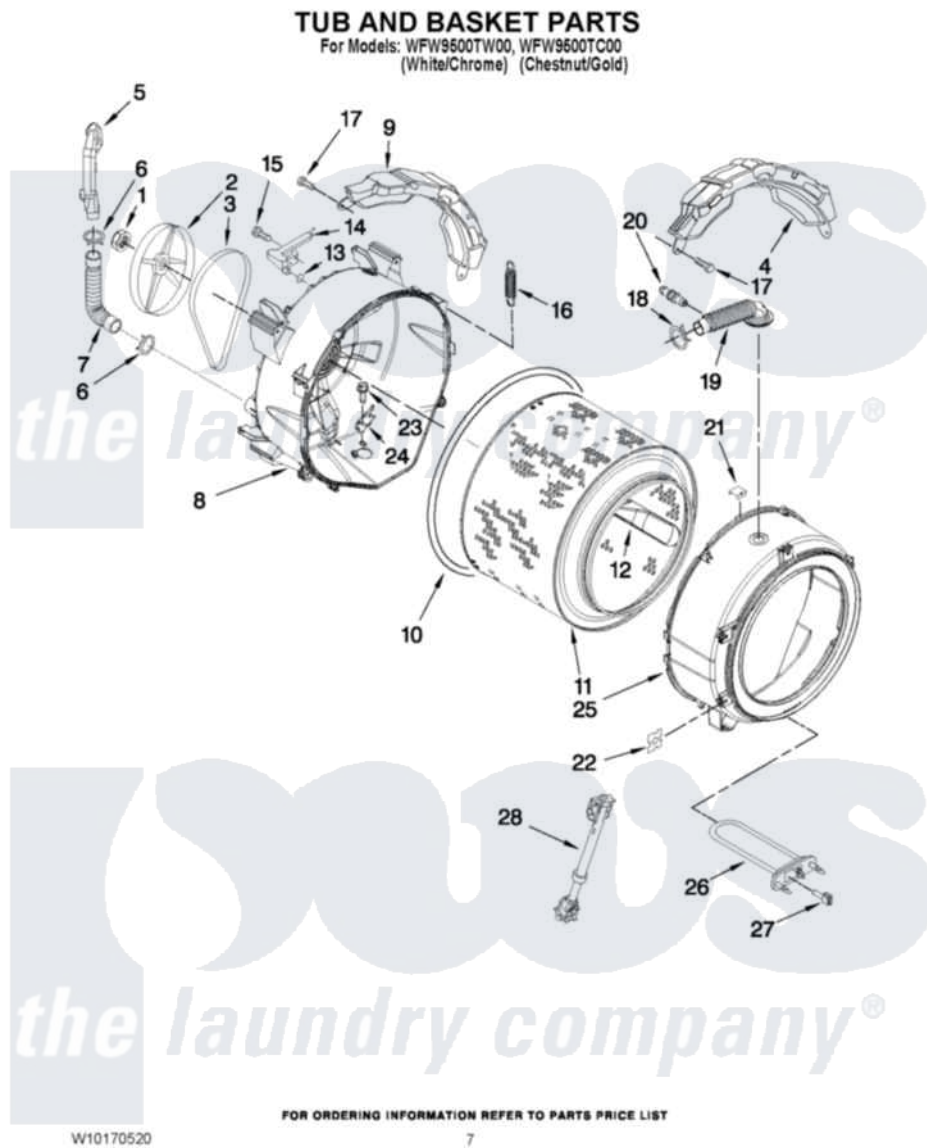

Whirlpool WFW9500TC00 05 - TUB AND BASKET PARTS

Whirlpool [Residential Whirlpool WFW9500TC00 Washer Parts](#) Parts Diagram 05 - TUB AND BASKET PARTS
Click on the part number to view part

Item	Original Part Number	Replaced By	Status	Part Description
1	8181672	W10283361		Nut, Pulley
2	8182650			Pulley
3	8181670	W10388414		Belt
4	8181645	W10008880		Counterweight, Front
5	8181744			Pipe, Ventilation
6	8181746	W10208156		Clamp
7	8181743			Hose, Exhaust
8	W10157909	W10250763		Tub-Outer
9	8181913	W10008870		Counterweight, Rear
10	8181673			Gasket, Tub
11	8182232	W10250573		Basket, Complete
12	8182233			Baffle, Basket
13	8181748	W10250553		O-Ring, Air Trap
14	8181731			Airtrap
15	8181785			Screw
16	8182814			Spring, Suspension

17	8181647	W10182109	Screw-Kit
18	8181742	3367052	Clamp, Hose
19	W10156130		Hose, Inlet Valve To Steamer Siphon
20	W10156249		Connector, Overflow Hose
21	8181667	8540092	Clamp, Tub
22	8182512		Nut, Push-In
23	8182214		Screw
24	8181686	W10250558	Bracket, Heater Support
25	8182312	285981	Tub-Outer
26	8182666		Element, Heating
27	8181705		Ntc
28	8182812		Shock Absorber