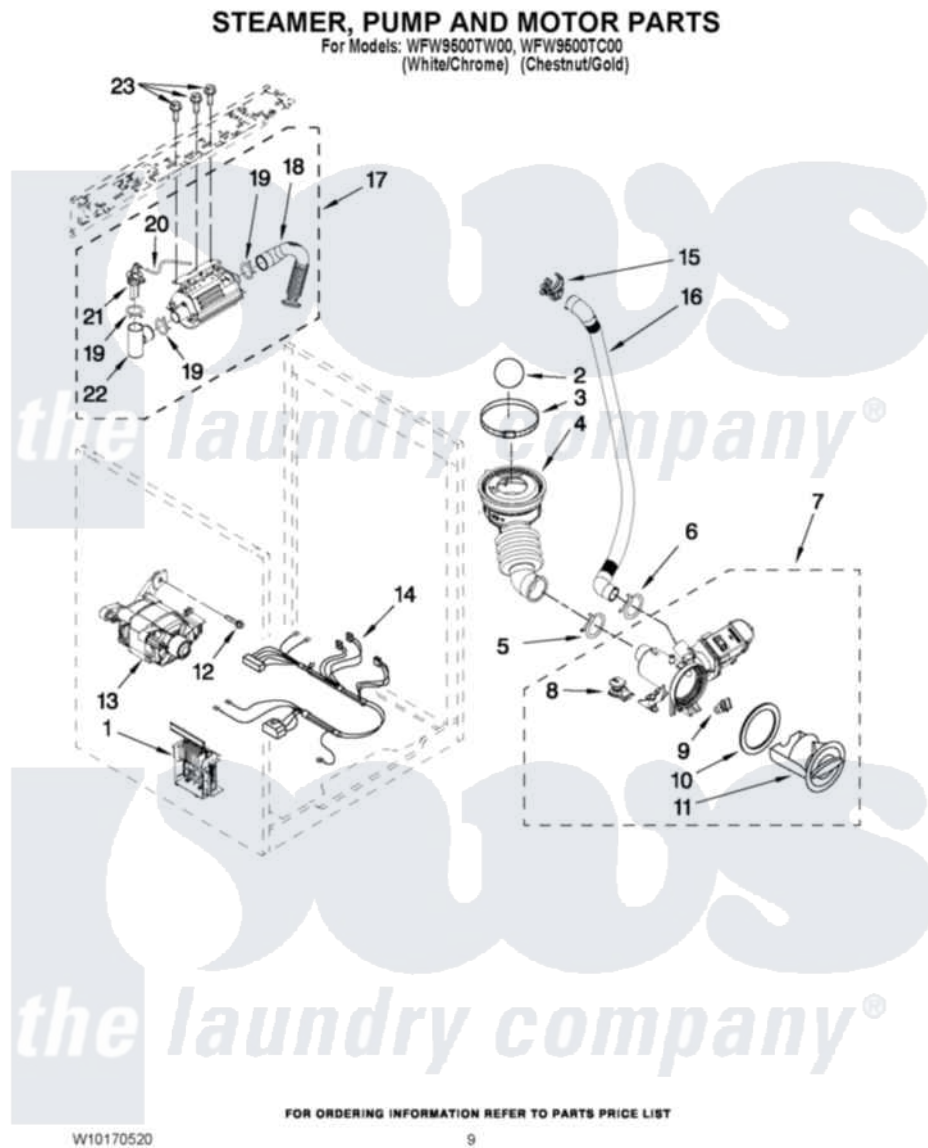

Whirlpool WFW9500TC00 06 - STEAMER, PUMP AND MOTOR PARTS

Whirlpool [Residential Whirlpool WFW9500TC00 Washer Parts](#) Parts Diagram 06 - STEAMER, PUMP AND MOTOR PARTS

[Click on the part number to view part](#)

Item	Original Part Number	Replaced By	Status	Part Description
1	8183196			Motor Control Unit
2	W10121657			Ball
3	8181734	696392		Hose Clamp
4	8181732			Hose, Tub To Pump
5	8181753	285655		Clamp, Hose
6	8181752	3367052		Clamp, Hose
7	8182821	280187		Pump-Water
8	8182820			Grommet, Damper
9	8182816			Grommet, Damper
10	8181736			Seal, Filter Cap
11	8183027			Cap, Filter
12	W10128585			Bolt, Motor
13	8182793			Motor, Drive
14	W10157915			Harness, Motor
15	8182209			Retainer, Drain Hose
16	8181740	W10003250		Hose, Drain-Inner

17	W10157910		Steamer, Complete Assembly
18	W10156132		Hose, Steamer/Tub
19	W10156063	285655	Clamp, Hose
20	W10156133		Hose, Overflow
21	W10156250		Cap, Siphon
22	W10156251		Tank, Siphon
23	8181828	488729	Screw