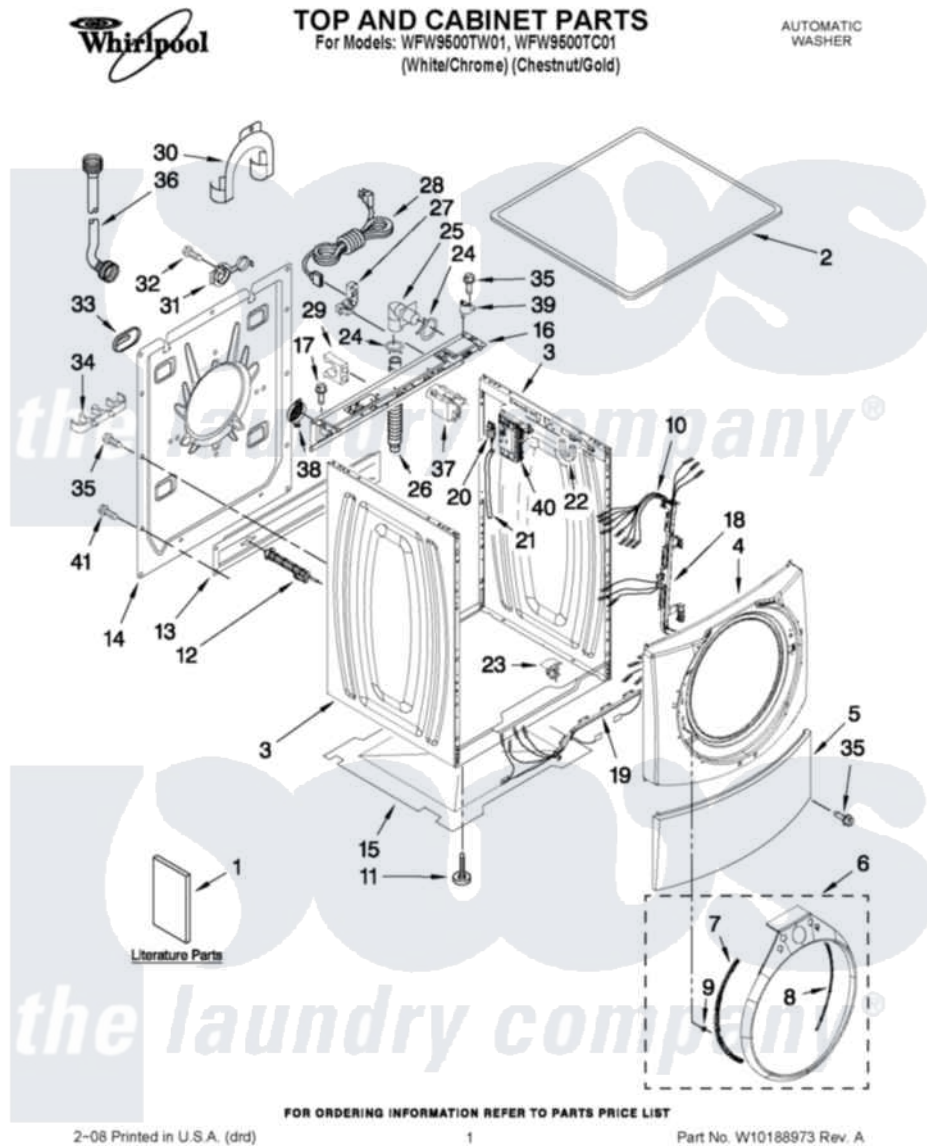

Whirlpool WFW9500TC01 01 - TOP AND CABINET PARTS

Whirlpool Residential Whirlpool WFW9500TC01 Washer Parts Parts Diagram 01 - TOP AND CABINET PARTS
 Click on the part number to view part

Item	Original Part Number	Replaced By	Status	Part Description
1	W10158196		Not Available	Use & Care Guide
"	W10133490		Not Available	Tech Sheet
"	W10133489		Not Available	Quick Start Guide
"	W10162664		Not Available	Energy Guide
2	8181799	8181641		Top
"	W10166926			Top
3	8183144			Cabinet
"	W10166960			Cabinet
4	8183151	W10015590		Panel
"	W10166924			Panel, Front
5	8181643			Toe Panel
"	W10166925			Toe Panel
6	W10160029			Trim Ring, Teardrop Assembly
"	W10180781			Trim Ring, Teardrop Assembly
7	8183208			Bracket, Trim Fixation
8	8183209			Bracket, Trim Fixation

9	8183210		Clip, Trim
10	W10189679		Harness, Wiring
11	8181636		Foot, Leveling
12	8182797	W10289554A	Bolt
"	8182798	W10289554A	Bolt
13	8182661	W10003040	Brace, Transport
14	8182698		Panel, Rear
15	8181635		Pan, Bottom
16	W10138248		Brace, Rear
17	8181756	488729	Screw
18	W10121609		Channel, Harness
19	W10121610		Channel, Harness
20	W10156252		Switch, Analog Pressure Sensor
21	8181739	W10004260	Hose, Pressure Switch
22	8181763		Bracket, Spring
23	W10189678	W10085220	Microswitch
24	8181752	3367052	Clamp, Hose
25	8181738		Connector, Hose Outlet
26	8181737		Hose, Drain
27	8181690	8182635	Strain Relief
28	8183009		Cord, Power
29	8182702		Clip, Outer Hose Holder
30	8181768	W10280024	U-Bend, Drain Hose
31	8182699		Grommet, Cord Support
32	8182201		Screw, 3 X 8 mm
33	8182700	8540268	Cover, Transport
34	8182701		Clip, Outer Hose Holder
35	8181828	488729	Screw
36	8182795	89503	Hose-Inlet
"	8182792	89503	Hose-Inlet
37	8183019	W10326464	Filter, Interference
38	8183030		Grid, Ventilation
39	W10138249		Spacer, Top
40	W10156258		Control Board, Expansion
41	W10157885		Screw, 4.2 X 14