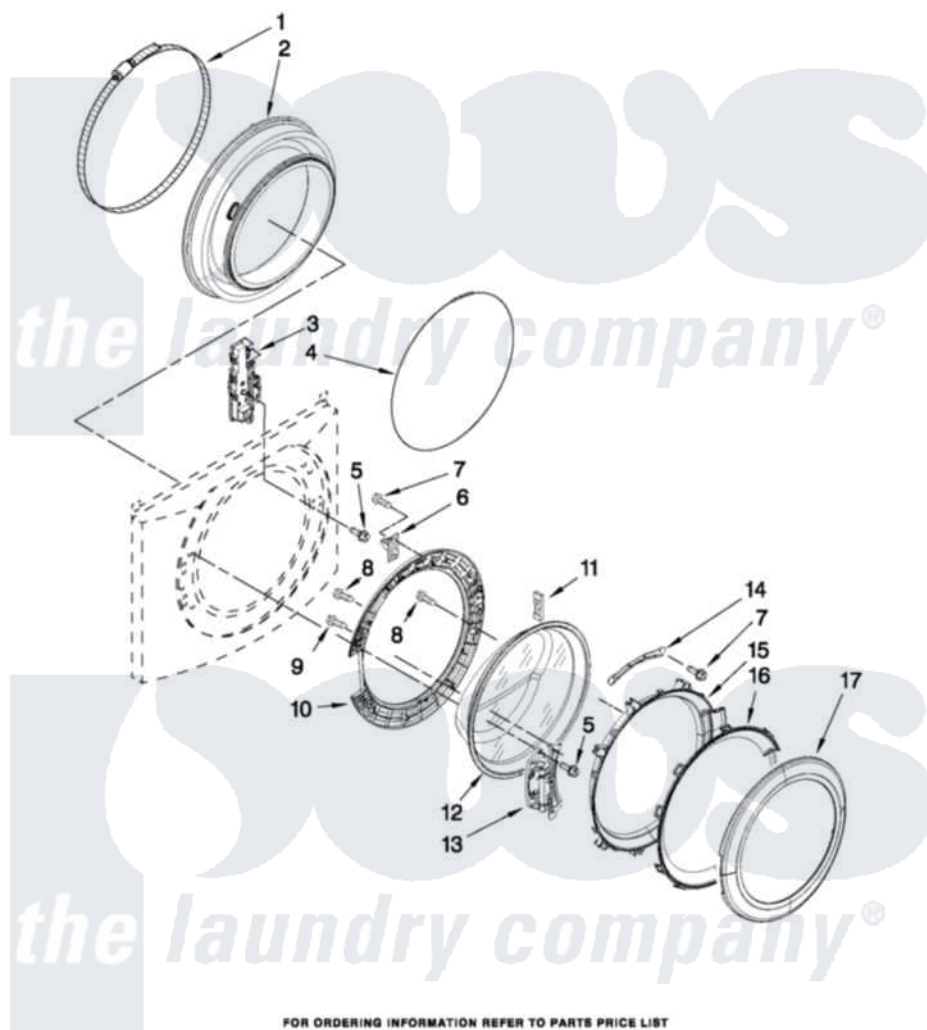

# Whirlpool WFW9500TC01 02 - DOOR AND LATCH PARTS

## DOOR AND LATCH PARTS

For Models: WFW9500TW01, WFW9500TC01  
(White/Chrome) (Chestnut/Gold)

W10188973

FOR ORDERING INFORMATION REFER TO PARTS PRICE LIST

3

Whirlpool [Residential Whirlpool WFW9500TC01 Washer Parts](#) Parts Diagram 02 - DOOR AND LATCH PARTS

[Click on the part number to view part](#)

Item	Original Part Number	Replaced By	Status	Part Description
1	<a href="#">8182210</a>			Clamp, Bellow
2	<a href="#">8182119</a>			Bellow
3	<a href="#">8183270</a>			Lock, Door
4	<a href="#">8182211</a>			Clamp, Bellow To Front Panel
5	8181760	<a href="#">8540725</a>		Screw
6	8183198	<a href="#">W10217552</a>		Hook, Door
7	8181758	<a href="#">8182214</a>		Screw
8	<a href="#">8181661</a>			Screw, Actuator
9	<a href="#">8181660</a>			Screw
10	<a href="#">8183195</a>			Frame, Door Back Support
11	8181659	<a href="#">W10128586</a>		Clamp, Glass Support
12	<a href="#">8181655</a>			Glass, Door
13	<a href="#">8183202</a>			Hinge, Door
14	8183199	<a href="#">W10295703</a>		Clamp, Glass
15	<a href="#">8183256</a>			Frame, Door Front Support
16	<a href="#">8183255</a>			Screen, Door