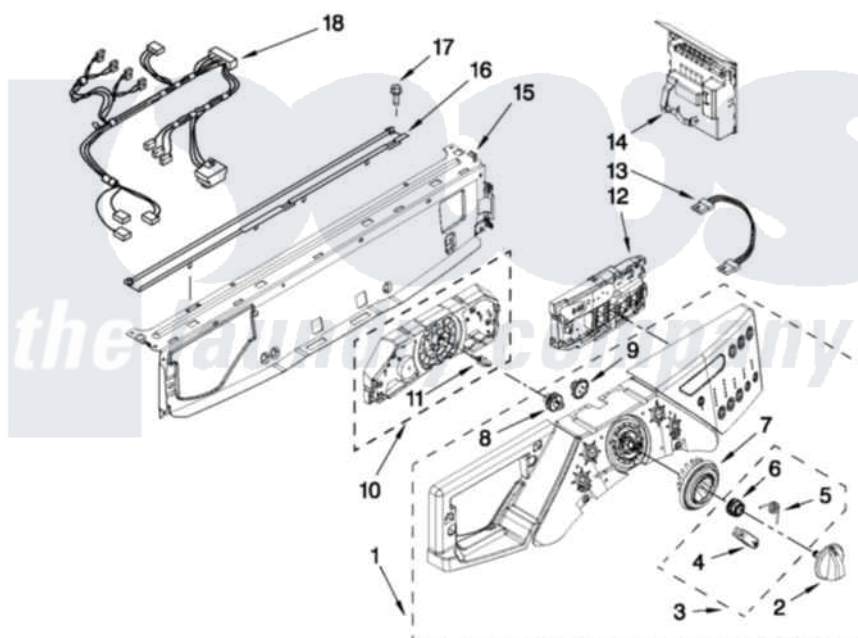

Whirlpool WFW9500TC01 03 - CONTROL PANEL PARTS

CONTROL PANEL PARTS

For Models: WFW9500TW01, WFW9500TC01
(White/Chrome) (Chestnut/Gold)

FOR ORDERING INFORMATION REFER TO PARTS PRICE LIST

4

W10188973

[Whirlpool Residential Whirlpool WFW9500TC01 Washer Parts](#) Parts Diagram 03 - CONTROL PANEL PARTS
Click on the part number to view part

Item	Original Part Number	Replaced By	Status	Part Description
1	W10180778			Panel, Control
"	W10180779			Panel, Control
2	W10131369			Knob, Control
"	W10166990			Knob, Control
3	W10133927			Wheel, Detent Kit
4	W10131661	W10133927		Wheel, Detent Kit
5	W10131377	W10133927		Wheel, Detent Kit
6	W10131378	W10133927		Wheel, Detent Kit
7	W10131376	W10012410		Knob, Light Ring
8	W10131381			Wheel, Encoder
9	W10131382	W10012440		Retainer-Snap
10	W10164402			User Interface, Center
11	8183177			Adapter, Encoder Wheel
12	W10180777	W10319815		Control-Elec
13	W10157884			Harness, Wiring
14	W10180782			Microcomputer, Machine Control

15	8183203	W10059240	Brace, Front Top
16	8183204		Channel, Water
17	8181756	488729	Screw
18	W10157883		Harness, Wiring