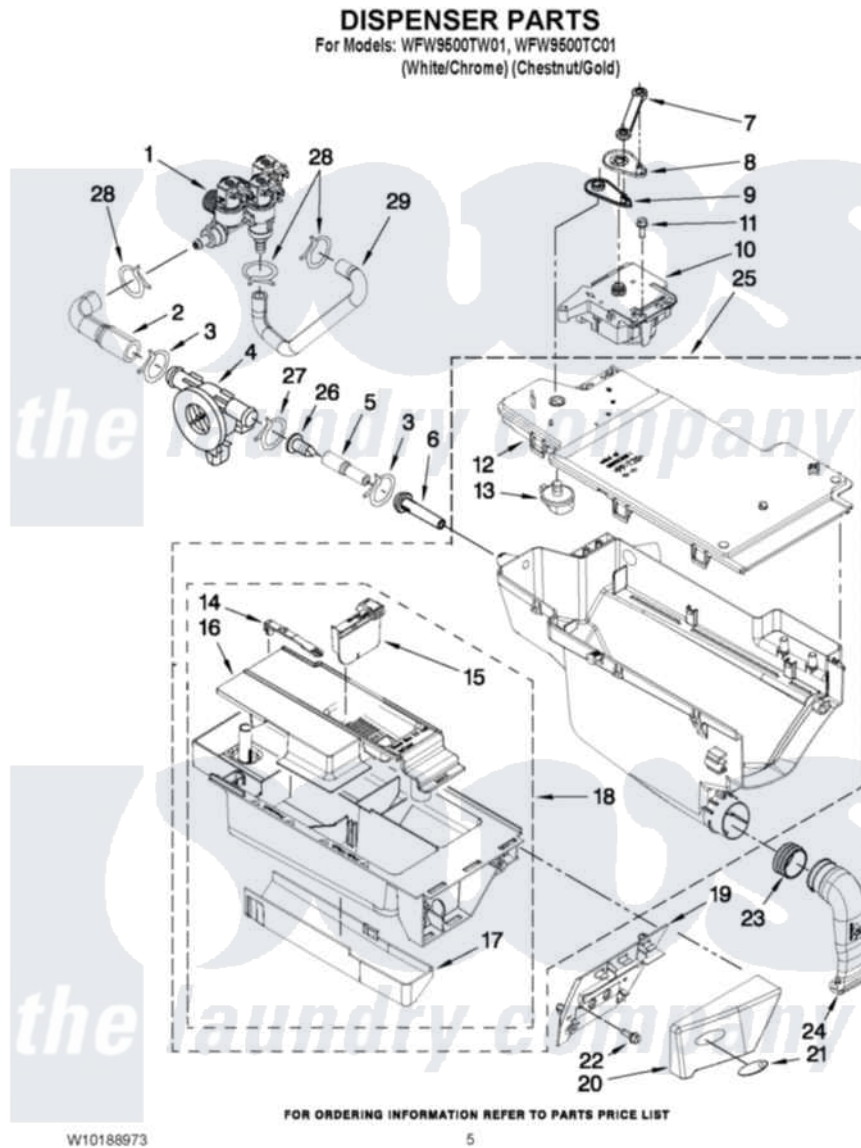

Whirlpool WFW9500TC01 04 - DISPENSER PARTS

Whirlpool Residential Whirlpool WFW9500TC01 Washer Parts Parts Diagram 04 - DISPENSER PARTS
Click on the part number to view part

Item	Original Part Number	Replaced By	Status	Part Description
1	W10156253			Valve, Water Inlet
2	8183182			Hose, Flowmeter
3	8181751	489503		Clamp
4	8181696	W10110225		Flowmeter
5	W10156255			Hose, Duckbill/ Inlet Nozzle
6	8183181			Nozzle, Inlet
7	8183183			Lever, Water Distribution
8	8183184			Cam, Actuator
9	W10161052			Lever, Water Distribution
10	8183186	W10352973		Actuator
11	8181661			Screw, Actuator
12	W10164400			Plate, Distribution
13	8181712			Nozzle, Distribution
14	8181721			Hook, Drawer
15	W10121596			Separator, With Selection Slider
16	W10121598			Syphon, Bleach/Softener

17	8183179		Cover, Detergent Drawer
18	8183173		Drawer, Detergent
19	W10156617		Bracket, Handle Fixation
20	W10156618	W10156625	Handle
"	W10156622	W10156629	Handle
21	8183253		Medallion
22	8182214		Screw
23	8181747		Seal
24	8181718		Tube, Dispenser To Bellow
25	W10157886		Dispenser, Complete
26	W10156256	8055306	Check Valve, Duck Bill
27	W10156064	489503	Clamp
28	8181754	489503	Clamp
29	W10156131		Hose, Inlet Valve To Steamer Siphon