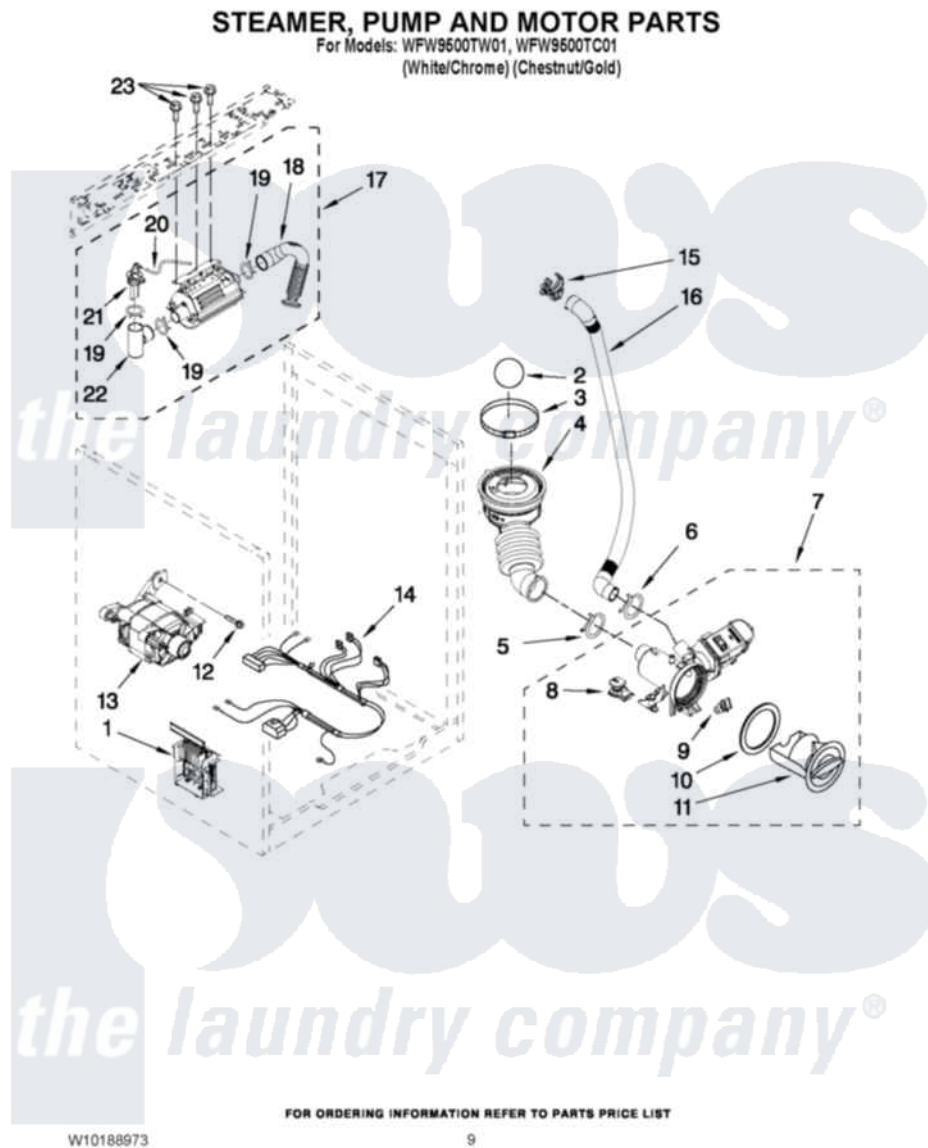

Whirlpool WFW9500TC01 06 - STEAMER, PUMP AND MOTOR PARTS

Whirlpool [Residential Whirlpool WFW9500TC01 Washer Parts](#) Parts Diagram 06 - STEAMER, PUMP AND MOTOR PARTS

[Click on the part number to view part](#)

Item	Original Part Number	Replaced By	Status	Part Description
1	8183196			Motor Control Unit
2	W10121657			Ball
3	8181734	696392		Hose Clamp
4	8181732			Hose, Tub To Pump
5	8181753	285655		Clamp, Hose
6	8181752	3367052		Clamp, Hose
7	8182821	280187		Pump-Water
8	8182820			Grommet, Damper
9	8182816			Grommet, Damper
10	8181736			Seal, Filter Cap
11	8183027			Cap, Filter
12	W10128585			Bolt, Motor
13	8182793			Motor, Drive
14	W10189680			Harness, Motor
15	8182209			Retainer, Drain Hose
16	8181740	W10003250		Hose, Drain-Inner

17	W10157910		Steamer, Complete Assembly
18	W10156132		Hose, Steamer/Tub
19	W10156063	285655	Clamp, Hose
20	W10156133		Hose, Overflow
21	W10156250		Cap, Siphon
22	W10156251		Tank, Siphon
23	8181828	488729	Screw