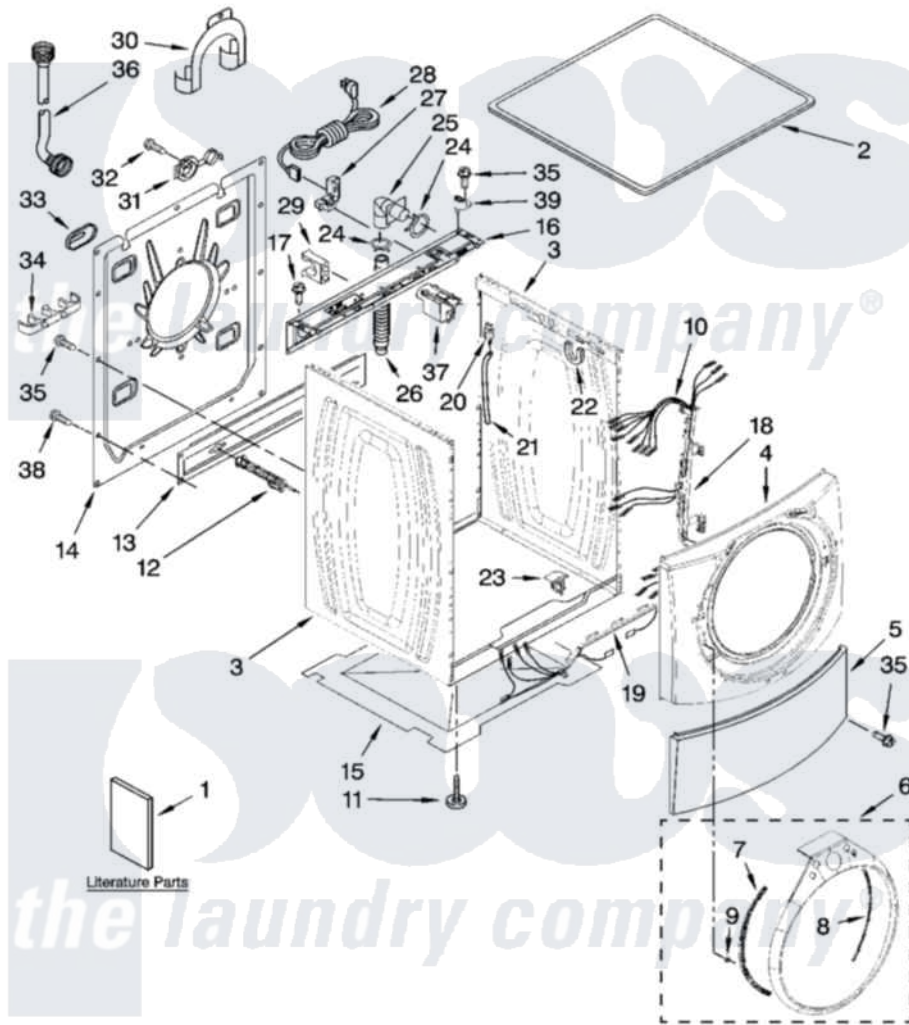

Whirlpool WFW9500TC02 01 - TOP AND CABINET PARTS

TOP AND CABINET PARTS

For Models: WFW9500TW02, WFW9500TC02
(White/Chrome) (Chestnut/Gold)

AUTOMATIC
WASHER

1-09 Printed in U.S.A. (drd)(bay)

1

Part No. W10249834 Rev. A

Whirlpool Residential Whirlpool WFW9500TC02 Washer Parts Parts Diagram 01 - TOP AND CABINET PARTS

[Click on the part number to view part](#)

Item	Original Part Number	Replaced By	Status	Part Description
1	W10158196		Not Available	Use & Care Guide
"	W10250503		Not Available	Tech Sheet
"	W10222188		Not Available	Energy Guide
2	8181799	8181641		Top
"	W10166926			Top
3	W10250656			Cabinet
"	W10250657			Cabinet
4	8183151	W10015590		Panel
"	W10166924			Panel, Front
5	8181643			Toe Panel
"	W10166925			Toe Panel
6	W10160029			Trim Ring, Teardrop Assembly
"	W10180781			Trim Ring, Teardrop Assembly
7	8183208			Bracket, Trim Fixation
8	8183209			Bracket, Trim Fixation
9	8183210			Clip, Trim

10	W10250577		Harness, Wiring
11	8181636		Foot, Leveling
12	8182797	W10289554A	Bolt
"	8182798	W10289554A	Bolt
13	8182661	W10003040	Brace, Transport
14	W10242507		Panel, Rear
15	8181635		Pan, Bottom
16	W10250578		Brace, Rear
17	8181756	488729	Screw
18	W10121609		Channel, Harness
19	W10121610		Channel, Harness
20	W10249845		Switch, Analog Pressure Sensor
21	8181739	W10004260	Hose, Pressure Switch
22	8181763		Bracket, Spring
23	W10189678	W10085220	Microswitch
24	8181752	3367052	Clamp, Hose
25	8181738		Connector, Hose Outlet
26	8181737		Hose, Drain
27	8181690	8182635	Strain Relief
28	8183009		Cord, Power
29	8182702		Clip, Outer Hose Holder
30	8181768	W10280024	U-Bend, Drain Hose
31	8182699		Grommet, Cord Support
32	8182201		Screw, 3 X 8 mm
33	8182700	8540268	Cover, Transport
34	8182701		Clip, Outer Hose Holder
35	8181828	488729	Screw
36	8182795	89503	Hose-Inlet
"	8182792	89503	Hose-Inlet
37	8183019	W10326464	Filter, Interference
38	W10157885		Screw, 4.2 X 14
39	W10138249		Spacer, Top