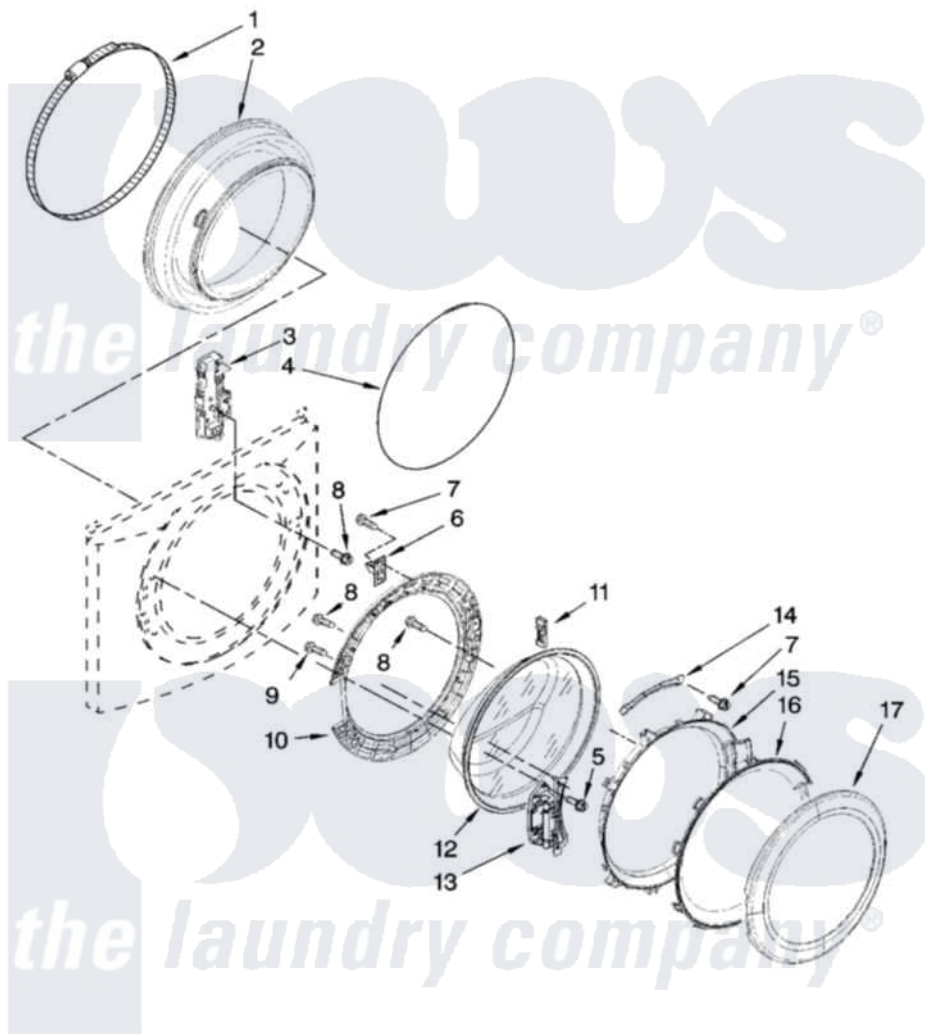

Whirlpool WFW9500TC02 02 - DOOR AND LATCH PARTS

DOOR AND LATCH PARTS

For Models: WFW9500TW02, WFW9500TC02
(White/Chrome) (Chestnut/Gold)

W10249834

3

Whirlpool [Residential Whirlpool WFW9500TC02 Washer Parts](#) Parts Diagram 02 - DOOR AND LATCH PARTS

[Click on the part number to view part](#)

Item	Original Part Number	Replaced By	Status	Part Description
1	8182210			Clamp, Bellow
2	8182119			Bellow
3	8183270			Lock, Door
4	8182211			Clamp, Bellow To Front Panel
5	8181760	8540725		Screw
6	8183198	W10217552		Hook, Door
7	8181758	8182214		Screw
8	8181661			Screw, Actuator
9	8181660			Screw
10	8183195			Frame, Door Back Support
11	8181659	W10128586		Clamp, Glass Support
12	8181655			Glass, Door
13	8183202			Hinge, Door
14	8183199	W10295703		Clamp, Glass
15	8183256			Frame, Door Front Support
16	8183255			Screen, Door