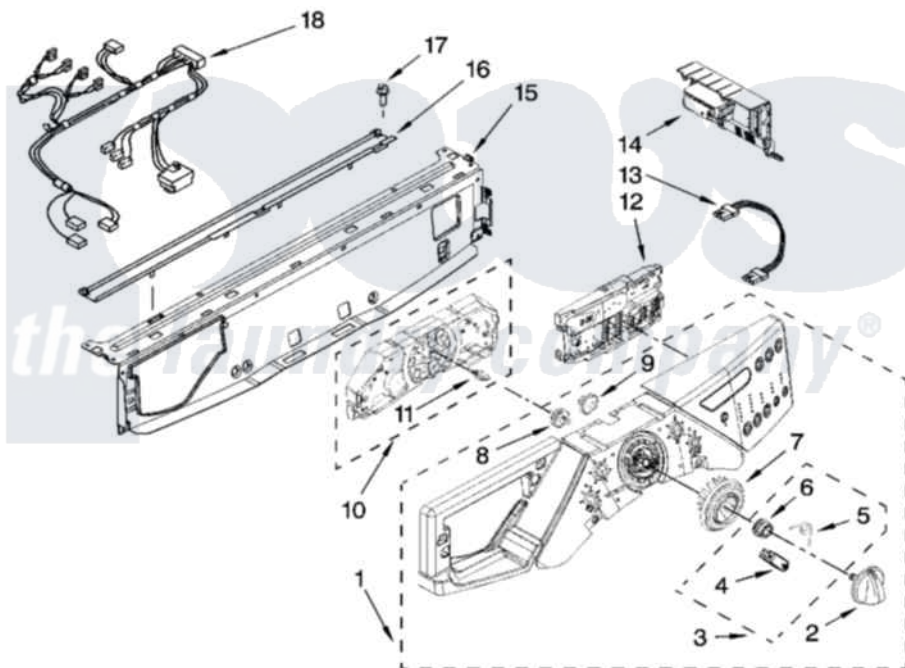

# Whirlpool WFW9500TC02 03 - CONTROL PANEL PARTS

## CONTROL PANEL PARTS

For Models: WFW9500TW02, WFW9500TC02  
(White/Chrome) (Chestnut/Gold)

[Whirlpool Residential Whirlpool WFW9500TC02 Washer Parts](#) Parts Diagram 03 - CONTROL PANEL PARTS

[Click on the part number to view part](#)

Item	Original Part Number	Replaced By	Status	Part Description
1	<a href="#">W10180778</a>			Panel, Control
"	<a href="#">W10180779</a>			Panel, Control
2	<a href="#">W10131369</a>			Knob, Control
"	<a href="#">W10166990</a>			Knob, Control
3	<a href="#">W10133927</a>			Wheel, Detent Kit
4	W10131661	<a href="#">W10133927</a>		Wheel, Detent Kit
5	W10131377	<a href="#">W10133927</a>		Wheel, Detent Kit
6	W10131378	<a href="#">W10133927</a>		Wheel, Detent Kit
7	W10131376	<a href="#">W10012410</a>		Knob, Light Ring
8	<a href="#">W10131381</a>			Wheel, Encoder
9	W10131382	<a href="#">W10012440</a>		Retainer-Snap
10	<a href="#">W10164402</a>			User Interface, Center
11	<a href="#">8183177</a>			Adapter, Encoder Wheel
12	W10191962	<a href="#">W10319815</a>		Control-Elec
13	<a href="#">W10250574</a>			Harness, Wiring
14	<a href="#">W10249842</a>			Microcomputer, Machine Control

15	8183203	<a href="#">W10059240</a>	Brace, Front Top
16	<a href="#">8183204</a>		Channel, Water
17	8181756	<a href="#">488729</a>	Screw
18	<a href="#">W10250575</a>		Harness, Wiring