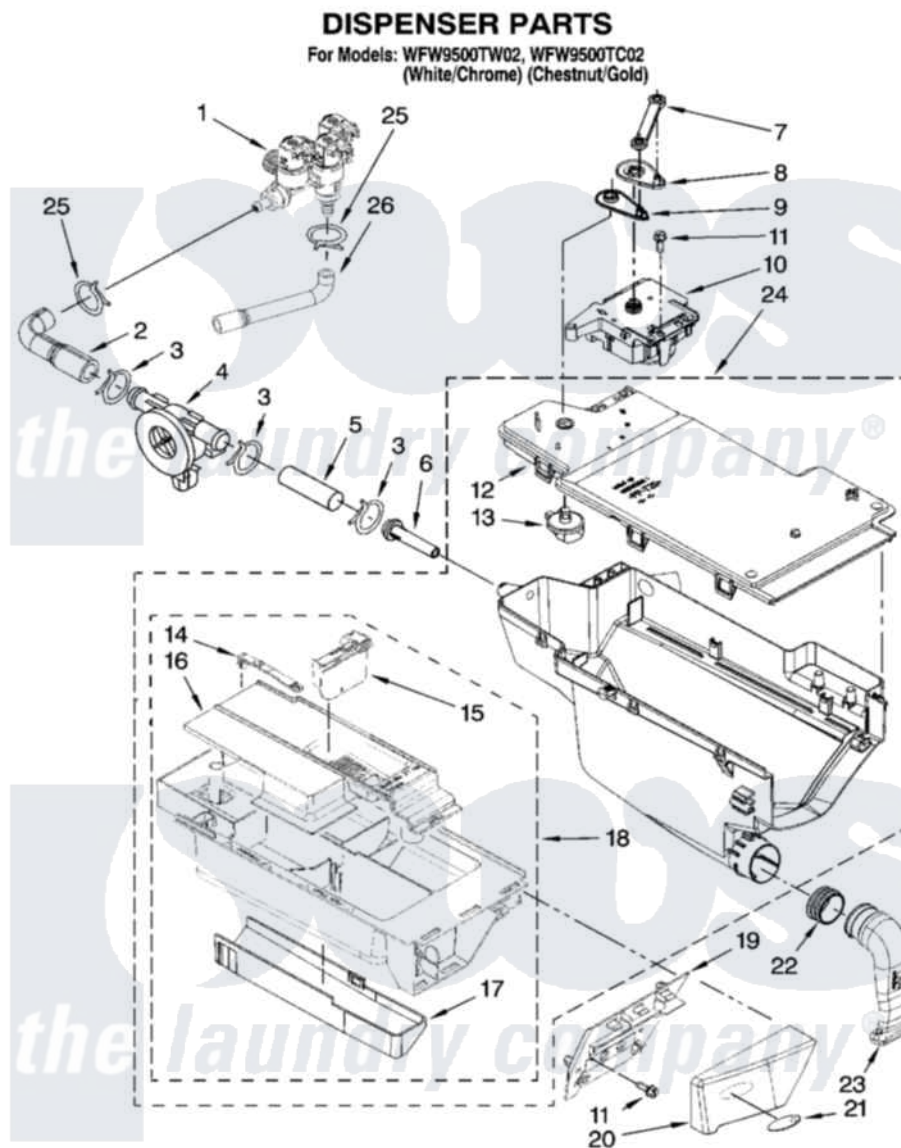

Whirlpool WFW9500TC02 04 - DISPENSER PARTS

W10249834

5

Whirlpool [Residential Whirlpool WFW9500TC02 Washer Parts](#) Parts Diagram 04 - DISPENSER PARTS
Click on the part number to view part

Item	Original Part Number	Replaced By	Status	Part Description
1	W10247305			Valve, Water Inlet
2	8183182			Hose, Flowmeter
3	8181751	489503		Clamp
4	8181696	W10110225		Flowmeter
5	8183180			Hose, Inlet Nozzle
6	8183181			Nozzle, Inlet
7	8183183			Lever, Water Distribution
8	8183184			Cam, Actuator
9	W10161052			Lever, Water Distribution
10	8183186	W10352973		Actuator
11	8181661			Screw, Actuator
12	W10164400			Plate, Distribution
13	8181712			Nozzle, Distribution
14	8181721			Hook, Drawer
15	W10121596			Separator, With Selection Slider
16	W10121598			Syphon, Bleach/Softener

17	8183179		Cover, Detergent Drawer
18	8183173		Drawer, Detergent
19	W10156617		Bracket, Handle Fixation
20	W10156618	W10156625	Handle
"	W10156622	W10156629	Handle
21	8183253		Medallion
22	8181747		Seal
23	8181718		Tube, Dispenser To Bellow
24	W10157886		Dispenser, Complete
25	8181754	489503	Clamp
26	8181710		Hose, Inlet Valve To Vent Pipe