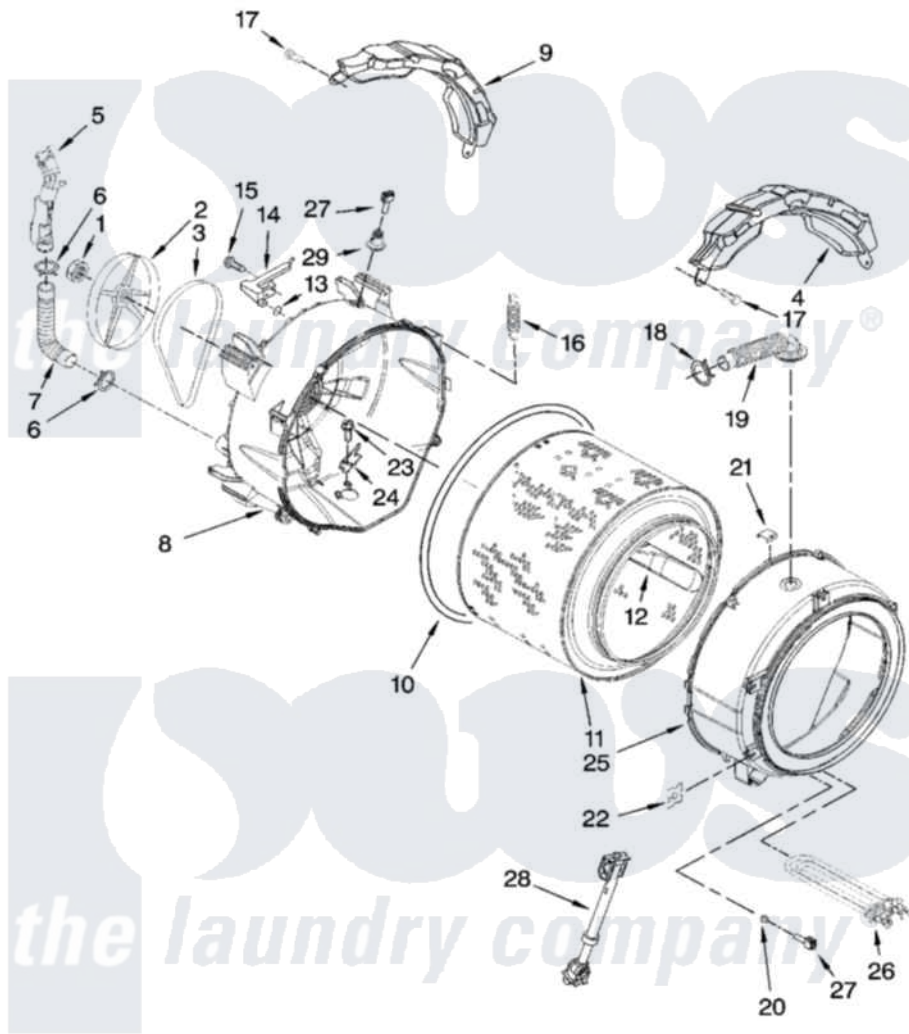

# Whirlpool WFW9500TC02 05 - TUB AND BASKET PARTS

## TUB AND BASKET PARTS

For Models: WFW9500TW02, WFW9500TC02  
(White/Chrome) (Chestnut/Gold)

W10249834

7

Whirlpool [Residential Whirlpool WFW9500TC02 Washer Parts](#) Parts Diagram 05 - TUB AND BASKET PARTS  
Click on the part number to view part

Item	Original Part Number	Replaced By	Status	Part Description
1	8181672	<a href="#">W10283361</a>		Nut, Pulley
2	<a href="#">8182650</a>			Pulley
3	8181670	<a href="#">W10388414</a>		Belt
4	8181645	<a href="#">W10008880</a>		Counterweight, Front
5	<a href="#">W10249838</a>			Pipe, Ventilation
6	<a href="#">W10208156</a>			Clamp
7	<a href="#">8181743</a>			Hose, Exhaust
8	W10250567	<a href="#">W10250763</a>		Tub-Outer
9	8181913	<a href="#">W10008870</a>		Counterweight, Rear
10	<a href="#">8181673</a>			Gasket, Tub
11	<a href="#">W10250573</a>			Basket, Complete
12	<a href="#">W10250572</a>			Baffle, Tub
13	<a href="#">W10250553</a>			O-Ring, Air Trap
14	<a href="#">8181731</a>			Airtrap
15	<a href="#">8181785</a>			Screw
16	<a href="#">8182814</a>			Spring, Suspension

17	8181647	<a href="#">W10182109</a>	Screw-Kit
18	8181742	<a href="#">3367052</a>	Clamp, Hose
19	8183187	<a href="#">8540015</a>	Hose, Exhaust
20	<a href="#">8181829</a>		Seal, Rubber
21	8181667	<a href="#">8540092</a>	Clamp, Tub
22	<a href="#">8182512</a>		Nut, Push-In
23	<a href="#">8182214</a>		Screw
24	<a href="#">W10250558</a>		Bracket, Heater Support
25	W10250568	<a href="#">W10250762</a>	Tub-Outer
26	<a href="#">W10249844</a>		Heater-Steamer
27	<a href="#">8181705</a>		Ntc
28	<a href="#">8182812</a>		Shock Absorber
29	<a href="#">W10249843</a>		Seal, Temperature Sensor