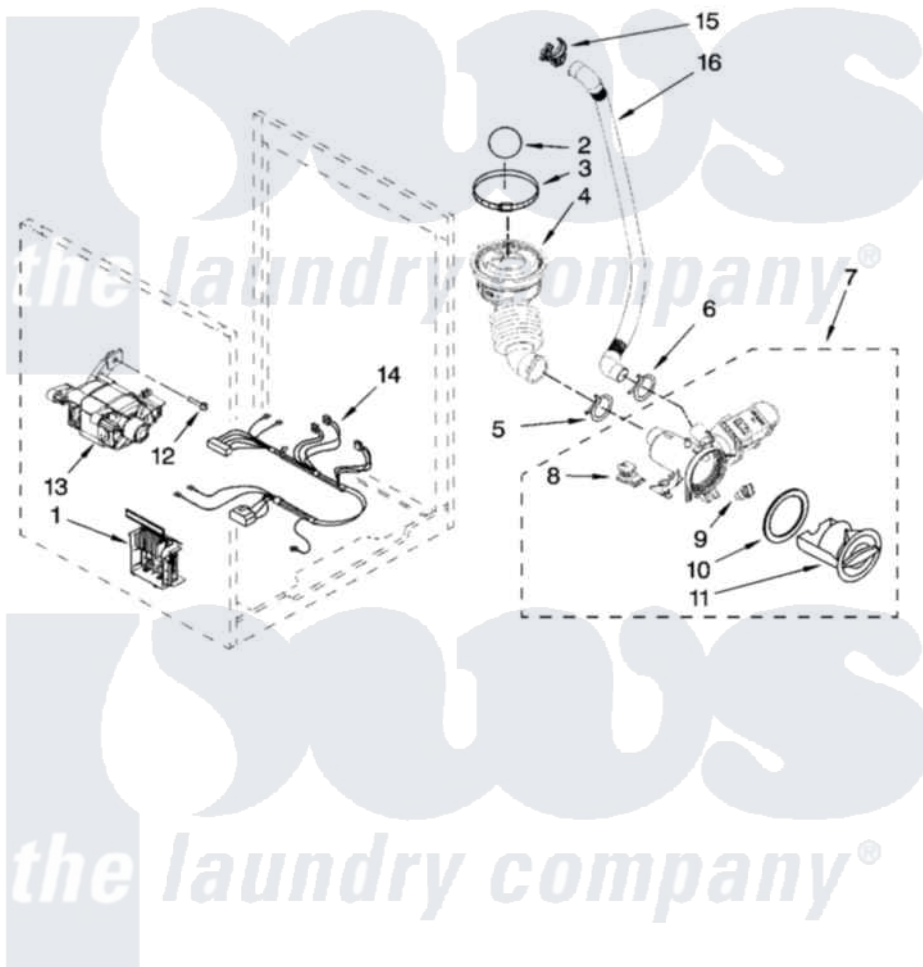

Whirlpool WFW9500TC02 06 - PUMP AND MOTOR PARTS, OPTIONAL PARTS (NOT INCLUDED)

PUMP AND MOTOR PARTS

For Models: WFW9500TW02, WFW9500TC02
(White/Chrome) (Chestnut/Gold)

W10249834

9

Whirlpool [Residential Whirlpool WFW9500TC02 Washer Parts](#) Parts Diagram 06 - PUMP AND MOTOR PARTS, OPTIONAL PARTS (NOT INCLUDED)
Click on the part number to view part

Item	Original Part Number	Replaced By	Status	Part Description
1	8183196			Motor Control Unit
2	W10121657			Ball
3	8181734	696392		Hose Clamp
4	8181732			Hose, Tub To Pump
5	8181753	285655		Clamp, Hose
6	8181752	3367052		Clamp, Hose
7	8182821	280187		Pump-Water
8	8182820			Grommet, Damper
9	8182816			Grommet, Damper
10	8181736			Seal, Filter Cap
11	8183027			Cap, Filter
12	W10128585			Bolt, Motor
13	8182793			Motor, Drive
14	W10189680			Harness, Motor
15	8182209			Retainer, Drain Hose