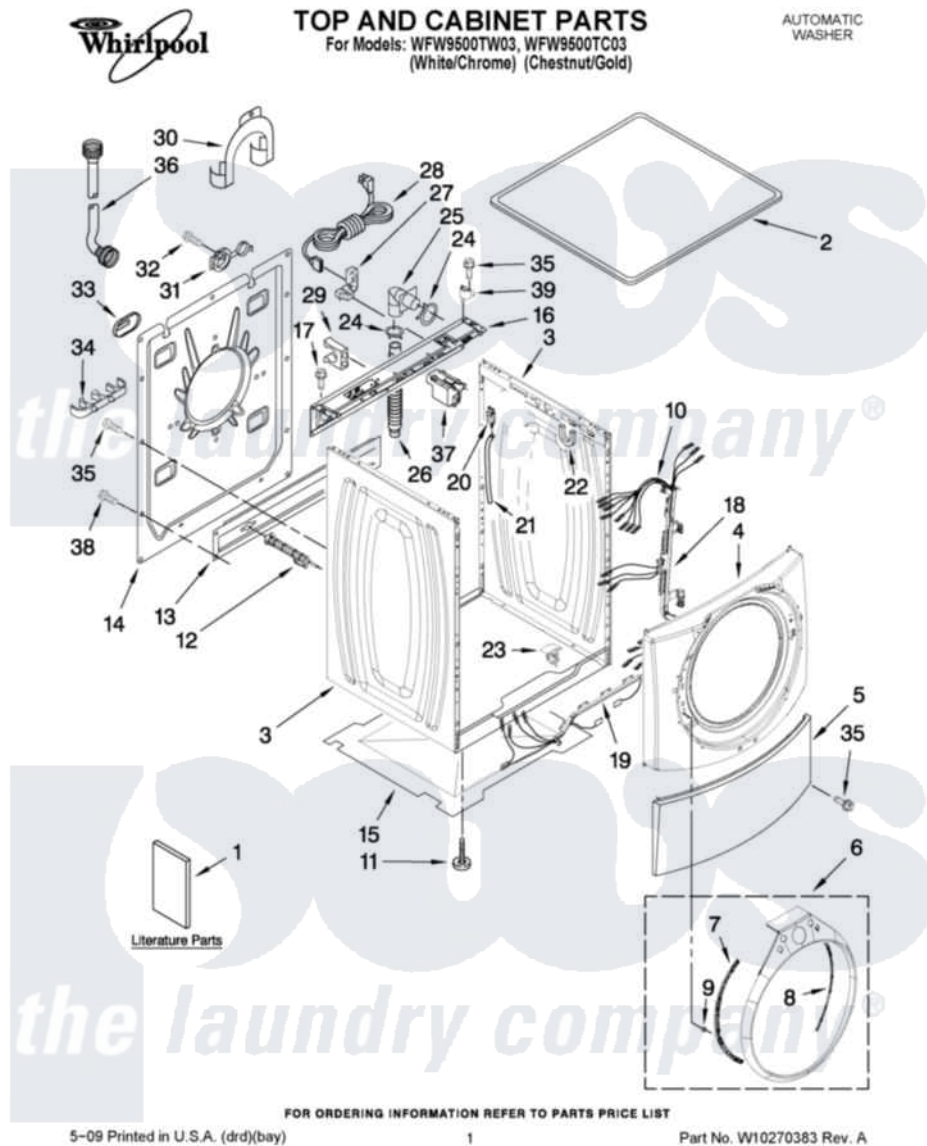

# Whirlpool WFW9500TC03 01 - TOP AND CABINET PARTS

Whirlpool Residential Whirlpool WFW9500TC03 Washer Parts Parts Diagram 01 - TOP AND CABINET PARTS  
 Click on the part number to view part

Item	Original Part Number	Replaced By	Status	Part Description
1	W10158196		Not Available	Use & Care Guide
"	W10250503		Not Available	Tech Sheet
"	W10222188		Not Available	Energy Guide
2	8181799	<a href="#">8181641</a>		Top
"	<a href="#">W10166926</a>			Top
3	<a href="#">W10250656</a>			Cabinet
"	<a href="#">W10250657</a>			Cabinet
4	8183151	<a href="#">W10015590</a>		Panel
"	<a href="#">W10166924</a>			Panel, Front
5	<a href="#">8181643</a>			Toe Panel
"	<a href="#">W10166925</a>			Toe Panel
6	<a href="#">W10160029</a>			Trim Ring, Teardrop Assembly
"	<a href="#">W10180781</a>			Trim Ring, Teardrop Assembly
7	<a href="#">8183208</a>			Bracket, Trim Fixation
8	<a href="#">8183209</a>			Bracket, Trim Fixation
9	<a href="#">8183210</a>			Clip, Trim