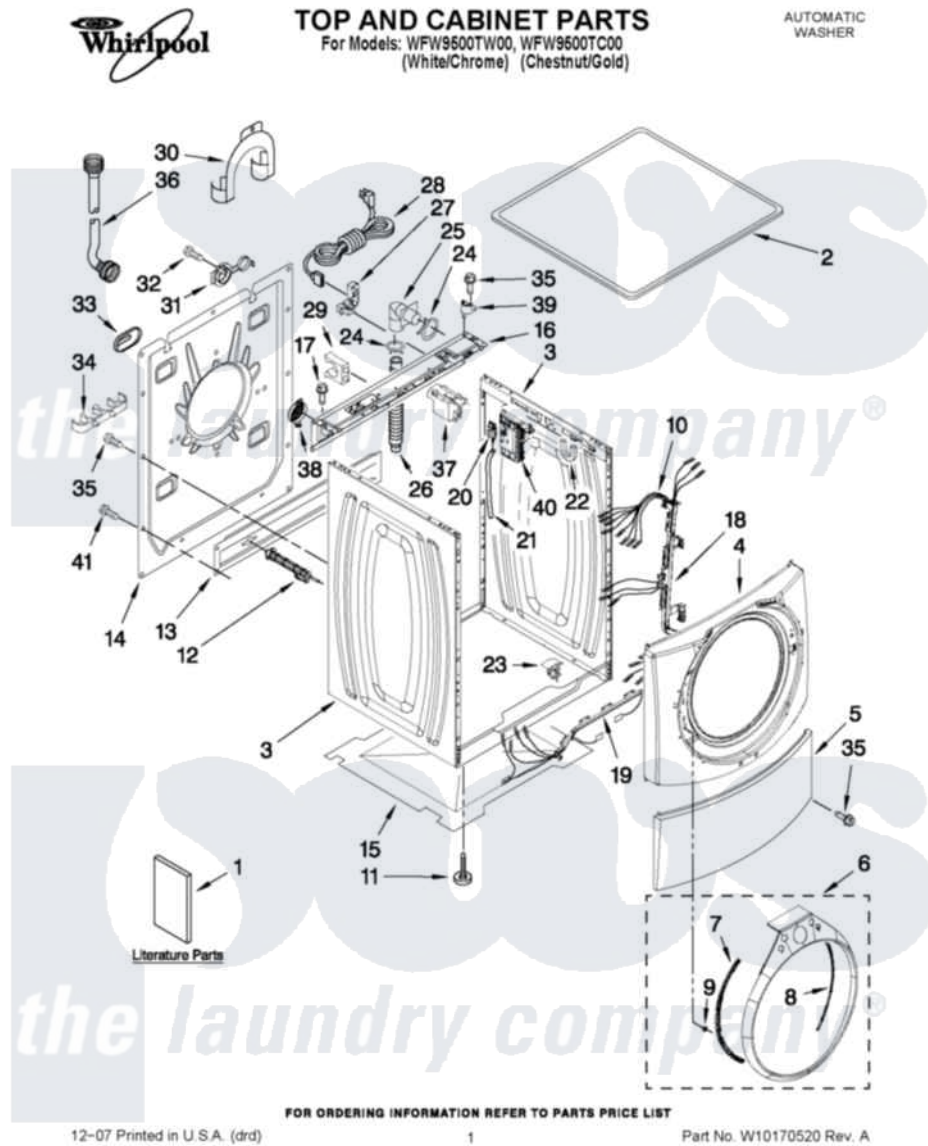

Whirlpool WFW9500TW00 01 - TOP AND CABINET PARTS

Whirlpool Residential Whirlpool WFW9500TW00 Washer Parts Parts Diagram 01 - TOP AND CABINET PARTS
 Click on the part number to view part

Item	Original Part Number	Replaced By	Status	Part Description
1	W10158196		Not Available	Use & Care Guide
"	W10133490		Not Available	Tech Sheet
"	W10133489		Not Available	Quick Start Guide
"	W10162664		Not Available	Energy Guide
2	8181799	8181641		Top
"	W10166926			Top
3	8183144			Cabinet
"	W10166960			Cabinet
4	8183151	W10015590		Panel
"	W10166924			Panel, Front
5	8181643			Toe Panel
"	W10166925			Toe Panel
6	W10160029			Trim Ring, Teardrop Assembly
"	W10180781			Trim Ring, Teardrop Assembly
7	8183208			Bracket, Trim Fixation
8	8183209			Bracket, Trim Fixation

9	8183210		Clip, Trim
10	W10157914		Harness, Wiring
11	8181636		Foot, Leveling
12	8182797	W10289554A	Bolt
"	8182798	W10289554A	Bolt
13	8182661	W10003040	Brace, Transport
14	8182698		Panel, Rear
15	8181635		Pan, Bottom
16	W10138248		Brace, Rear
17	8181756	488729	Screw
18	W10121609		Channel, Harness
19	W10121610		Channel, Harness
20	W10156252		Switch, Analog Pressure Sensor
21	8181739	W10004260	Hose, Pressure Switch
22	8181763		Bracket, Spring
23	8183086	W10085220	Microswitch
24	8181752	3367052	Clamp, Hose
25	8181738		Connector, Hose Outlet
26	8181737		Hose, Drain
27	8181690	8182635	Strain Relief
28	8183009		Cord, Power
29	8182702		Clip, Outer Hose Holder
30	8181768	W10280024	U-Bend, Drain Hose
31	8182699		Grommet, Cord Support
32	8182201		Screw, 3 X 8 mm
33	8182700	8540268	Cover, Transport
34	8182701		Clip, Outer Hose Holder
35	8181828	488729	Screw
36	8182795	89503	Hose-Inlet
"	8182792	89503	Hose-Inlet
37	8183019	W10326464	Filter, Interference
38	8183030		Grid, Ventilation
39	W10138249		Spacer, Top
40	W10156258		Control Board, Expansion
41	W10157885		Screw, 4.2 X 14