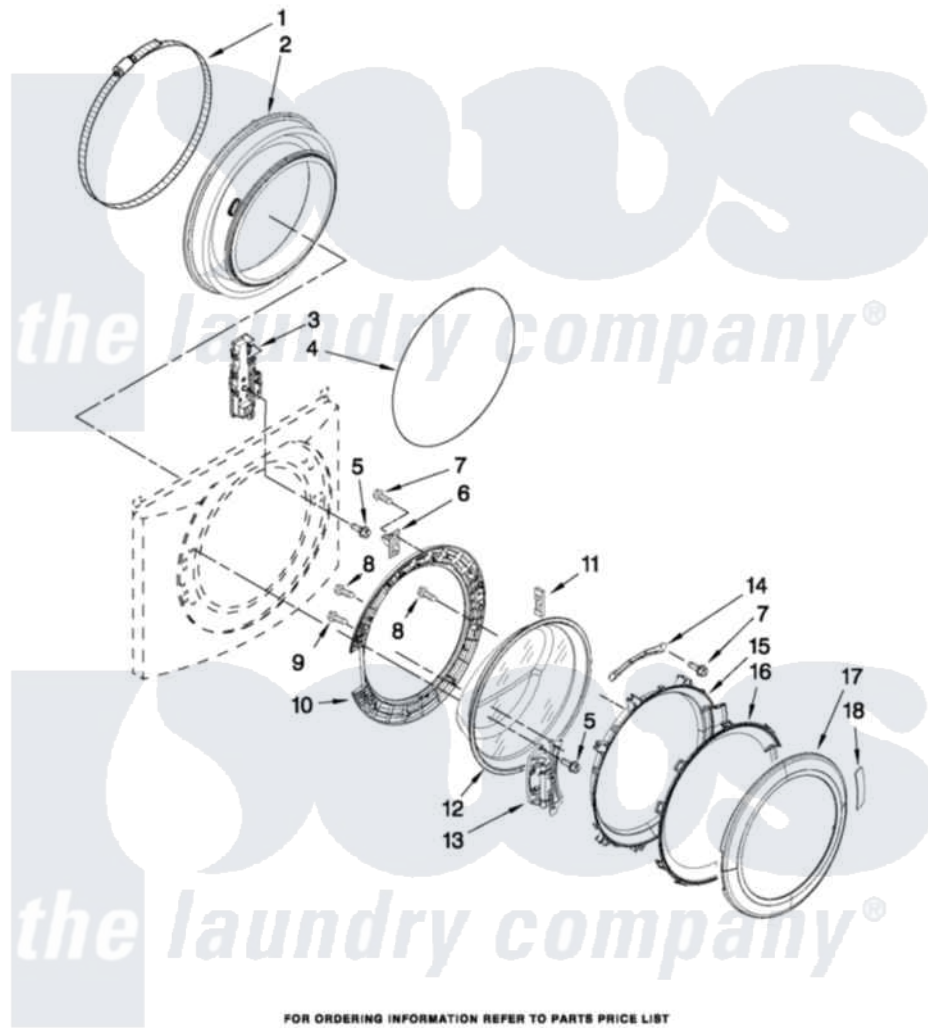

# Whirlpool WFW9500TW00 02 - DOOR AND LATCH PARTS

## DOOR AND LATCH PARTS

For Models: WFW9500TW00, WFW9500TC00  
(White/Chrome) (Chestnut/Gold)

W10170520

FOR ORDERING INFORMATION REFER TO PARTS PRICE LIST

3

Whirlpool [Residential Whirlpool WFW9500TW00 Washer Parts](#) Parts Diagram 02 - DOOR AND LATCH PARTS  
Click on the part number to view part

Item	Original Part Number	Replaced By	Status	Part Description
1	<a href="#">8182210</a>			Clamp, Bellow
2	<a href="#">8182119</a>			Bellow
3	<a href="#">8183270</a>			Lock, Door
4	<a href="#">8182211</a>			Clamp, Bellow To Front Panel
5	8181760	<a href="#">8540725</a>		Screw
6	8183198	<a href="#">W10217552</a>		Hook, Door
7	8181758	<a href="#">8182214</a>		Screw
8	<a href="#">8181661</a>			Screw, Actuator
9	<a href="#">8181660</a>			Screw
10	<a href="#">8183195</a>			Frame, Door Back Support
11	8181659	<a href="#">W10128586</a>		Clamp, Glass Support
12	<a href="#">8181655</a>			Glass, Door
13	<a href="#">8183202</a>			Hinge, Door
14	8183199	<a href="#">W10295703</a>		Clamp, Glass
15	<a href="#">8183256</a>			Frame, Door Front Support
16	<a href="#">8183255</a>			Screen, Door

18

[W10121607](#)

Pad, Door Handle