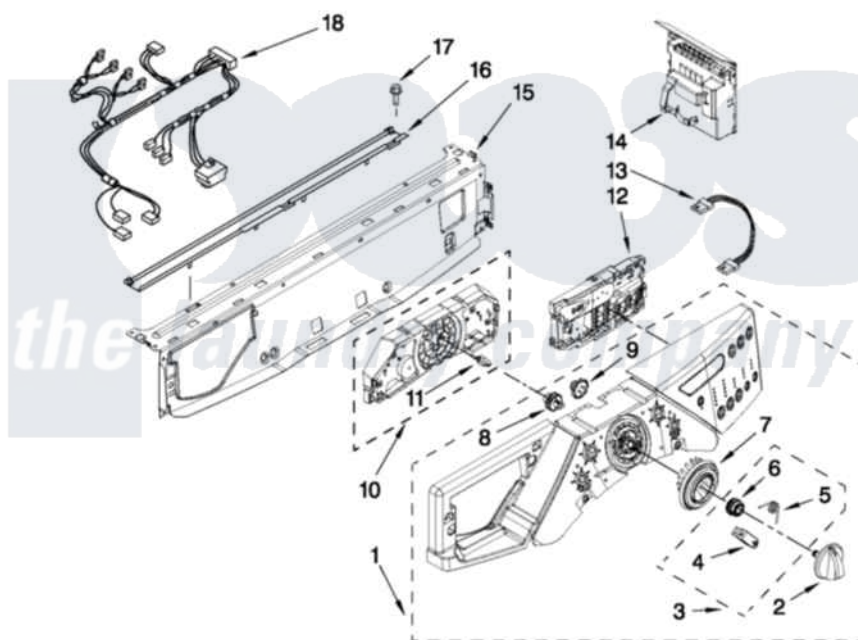

Whirlpool WFW9500TW00 03 - CONTROL PANEL PARTS

CONTROL PANEL PARTS

For Models: WFW9500TW00, WFW9500TC00
(White/Chrome) (Chestnut/Gold)

FOR ORDERING INFORMATION REFER TO PARTS PRICE LIST

4

W10170520

[Whirlpool Residential Whirlpool WFW9500TW00 Washer Parts](#) Parts Diagram 03 - CONTROL PANEL PARTS

[Click on the part number to view part](#)

Item	Original Part Number	Replaced By	Status	Part Description
1	W10180778			Panel, Control
"	W10180779			Panel, Control
2	W10131369			Knob, Control
"	W10166990			Knob, Control
3	W10133927			Wheel, Detent Kit
4	W10131661	W10133927		Wheel, Detent Kit
5	W10131377	W10133927		Wheel, Detent Kit
6	W10131378	W10133927		Wheel, Detent Kit
7	W10131376	W10012410		Knob, Light Ring
8	W10131381			Wheel, Encoder
9	W10131382	W10012440		Retainer-Snap
10	W10164402			User Interface, Center
11	8183177			Adapter, Encoder Wheel
12	W10180777	W10319815		Control-Elec
13	W10157884			Harness, Wiring
14	W10180782			Microcomputer, Machine Control

15	8183203	W10059240	Brace, Front Top
16	8183204		Channel, Water
17	8181756	488729	Screw
18	W10157883		Harness, Wiring