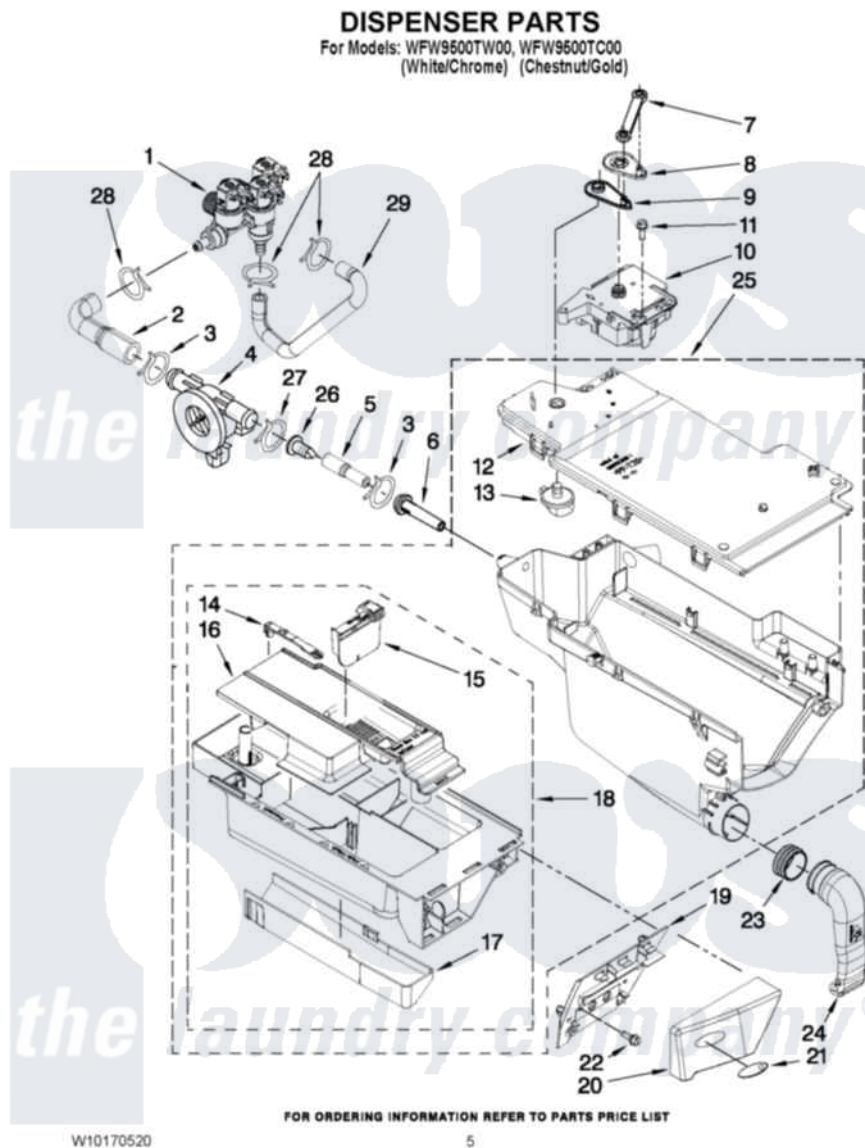

Whirlpool WFW9500TW00 04 - DISPENSER PARTS

Whirlpool Residential Whirlpool WFW9500TW00 Washer Parts Parts Diagram 04 - DISPENSER PARTS
Click on the part number to view part

Item	Original Part Number	Replaced By	Status	Part Description
1	W10156253			Valve, Water Inlet
2	8183182			Hose, Flowmeter
3	8181751	489503		Clamp
4	8181696	W10110225		Flowmeter
5	W10156255			Hose, Duckbill/ Inlet Nozzle
6	8183181			Nozzle, Inlet
7	8183183			Lever, Water Distribution
8	8183184			Cam, Actuator
9	W10161052			Lever, Water Distribution
10	8183186	W10352973		Actuator
11	8181661			Screw, Actuator
12	W10164400			Plate, Distribution
13	8181712			Nozzle, Distribution
14	8181721			Hook, Drawer
15	W10121596			Separator, With Selection Slider
16	W10121598			Syphon, Bleach/Softener

17	8183179		Cover, Detergent Drawer
18	8183173		Drawer, Detergent
19	W10156617		Bracket, Handle Fixation
20	W10156618	W10156625	Handle
"	W10156622	W10156629	Handle
21	8183253		Medallion
22	8182214		Screw
23	8181747		Seal
24	8181718		Tube, Dispenser To Bellow
25	W10157886		Dispenser, Complete
26	W10156256	8055306	Check Valve, Duck Bill
27	W10156064	489503	Clamp
28	8181754	489503	Clamp
29	W10156131		Hose, Inlet Valve To Steamer Siphon