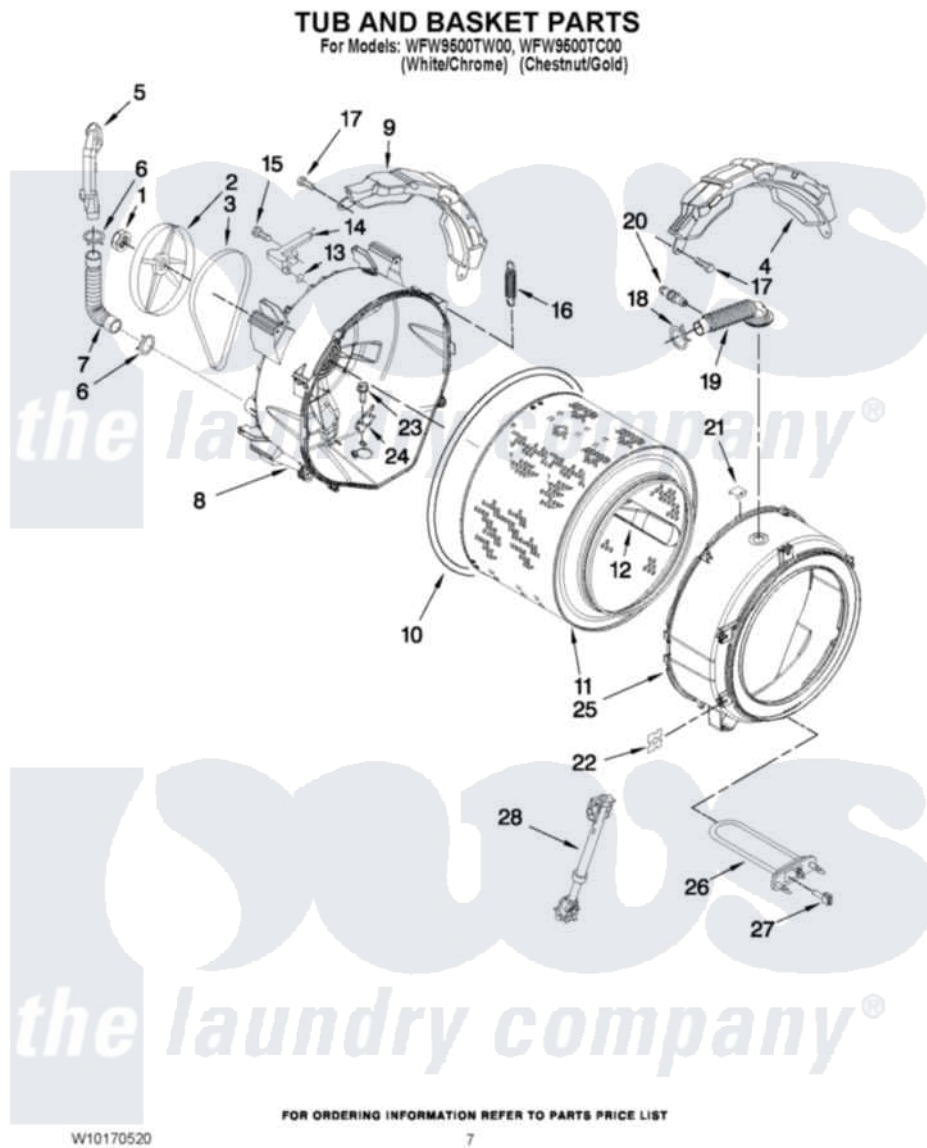

Whirlpool WFW9500TW00 05 - TUB AND BASKET PARTS

Whirlpool [Residential Whirlpool WFW9500TW00 Washer Parts](#) Parts Diagram 05 - TUB AND BASKET PARTS
Click on the part number to view part

Item	Original Part Number	Replaced By	Status	Part Description
1	8181672	W10283361		Nut, Pulley
2	8182650			Pulley
3	8181670	W10388414		Belt
4	8181645	W10008880		Counterweight, Front
5	8181744			Pipe, Ventilation
6	8181746	W10208156		Clamp
7	8181743			Hose, Exhaust
8	W10157909	W10250763		Tub-Outer
9	8181913	W10008870		Counterweight, Rear
10	8181673			Gasket, Tub
11	8182232	W10250573		Basket, Complete
12	8182233			Baffle, Basket
13	8181748	W10250553		O-Ring, Air Trap
14	8181731			Airtrap
15	8181785			Screw
16	8182814			Spring, Suspension

17	8181647	W10182109	Screw-Kit
18	8181742	3367052	Clamp, Hose
19	W10156130		Hose, Inlet Valve To Steamer Siphon
20	W10156249		Connector, Overflow Hose
21	8181667	8540092	Clamp, Tub
22	8182512		Nut, Push-In
23	8182214		Screw
24	8181686	W10250558	Bracket, Heater Support
25	8182312	285981	Tub-Outer
26	8182666		Element, Heating
27	8181705		Ntc
28	8182812		Shock Absorber