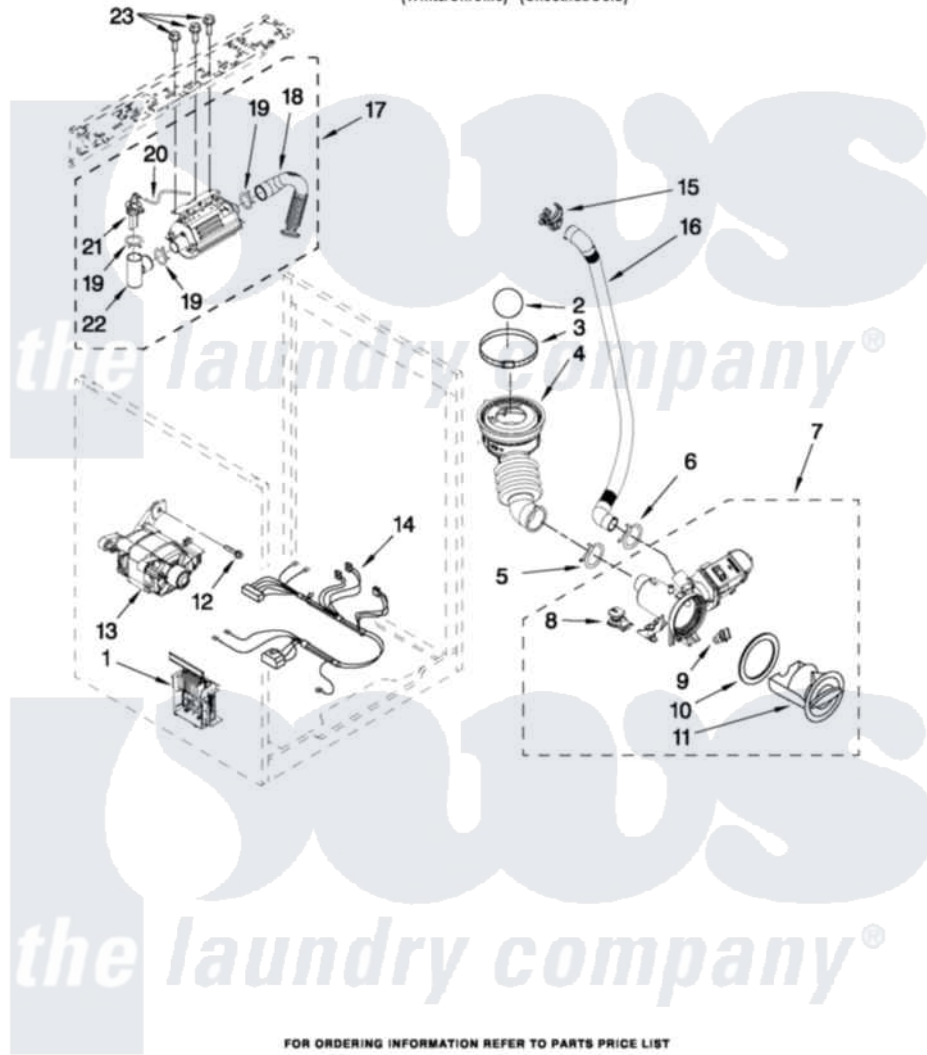

Whirlpool WFW9500TW00 06 - STEAMER, PUMP AND MOTOR PARTS

STEAMER, PUMP AND MOTOR PARTS

For Models: WFW9500TW00, WFW9500TC00
(White/Chrome) (Chestnut/Gold)

W10170520

9

Whirlpool [Residential Whirlpool WFW9500TW00 Washer Parts](#) Parts Diagram 06 - STEAMER, PUMP AND MOTOR PARTS

[Click on the part number to view part](#)

Item	Original Part Number	Replaced By	Status	Part Description
1	8183196			Motor Control Unit
2	W10121657			Ball
3	8181734	696392		Hose Clamp
4	8181732			Hose, Tub To Pump
5	8181753	285655		Clamp, Hose
6	8181752	3367052		Clamp, Hose
7	8182821	280187		Pump-Water
8	8182820			Grommet, Damper
9	8182816			Grommet, Damper
10	8181736			Seal, Filter Cap
11	8183027			Cap, Filter
12	W10128585			Bolt, Motor
13	8182793			Motor, Drive
14	W10157915			Harness, Motor
15	8182209			Retainer, Drain Hose
16	8181740	W10003250		Hose, Drain-Inner

17	W10157910		Steamer, Complete Assembly
18	W10156132		Hose, Steamer/Tub
19	W10156063	285655	Clamp, Hose
20	W10156133		Hose, Overflow
21	W10156250		Cap, Siphon
22	W10156251		Tank, Siphon
23	8181828	488729	Screw