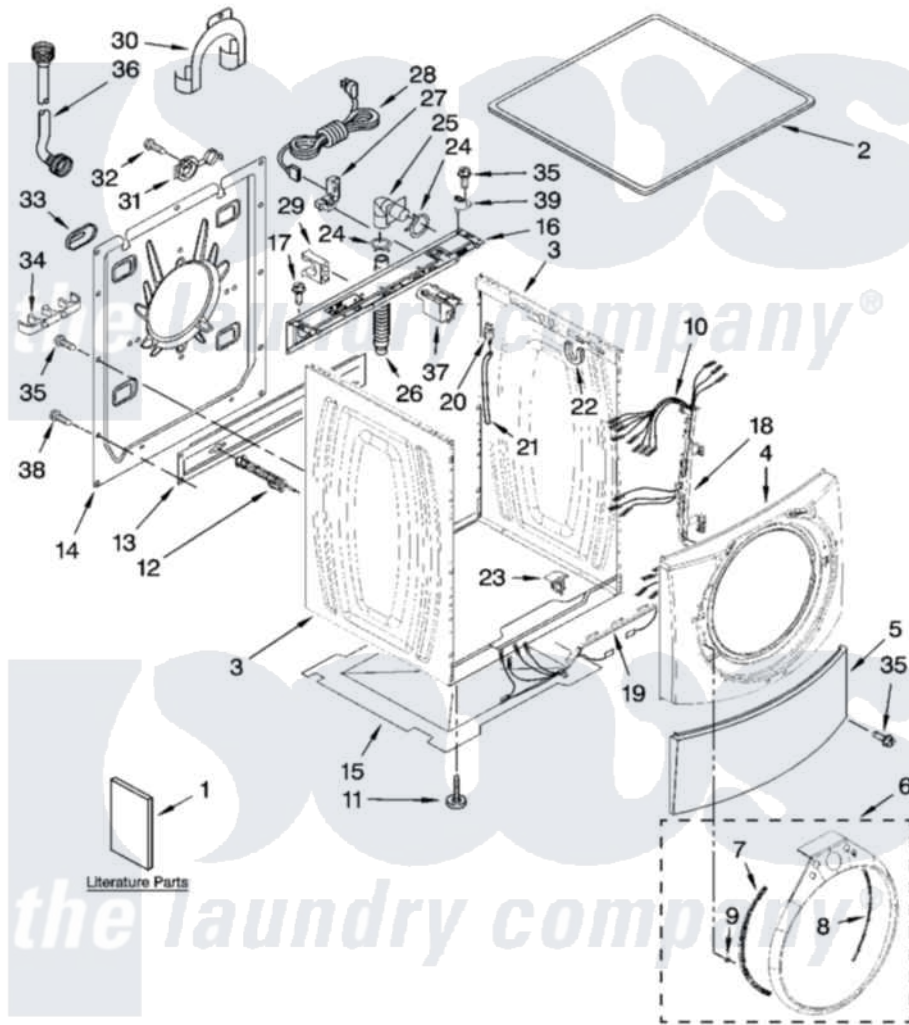

# Whirlpool WFW9500TW02 01 - TOP AND CABINET PARTS

## TOP AND CABINET PARTS

For Models: WFW9500TW02, WFW9500TC02  
(White/Chrome) (Chestnut/Gold)

AUTOMATIC  
WASHER

1-09 Printed in U.S.A. (drd)(bay)

1

Part No. W10249834 Rev. A

Whirlpool [Residential Whirlpool WFW9500TW02 Washer Parts](#) Parts Diagram 01 - TOP AND CABINET PARTS

[Click on the part number to view part](#)

Item	Original Part Number	Replaced By	Status	Part Description
1	W10158196		Not Available	Use & Care Guide
"	W10250503		Not Available	Tech Sheet
"	W10222188		Not Available	Energy Guide
2	8181799	<a href="#">8181641</a>		Top
"	<a href="#">W10166926</a>			Top
3	<a href="#">W10250656</a>			Cabinet
"	<a href="#">W10250657</a>			Cabinet
4	8183151	<a href="#">W10015590</a>		Panel
"	<a href="#">W10166924</a>			Panel, Front
5	<a href="#">8181643</a>			Toe Panel
"	<a href="#">W10166925</a>			Toe Panel
6	<a href="#">W10160029</a>			Trim Ring, Teardrop Assembly
"	<a href="#">W10180781</a>			Trim Ring, Teardrop Assembly
7	<a href="#">8183208</a>			Bracket, Trim Fixation
8	<a href="#">8183209</a>			Bracket, Trim Fixation
9	<a href="#">8183210</a>			Clip, Trim