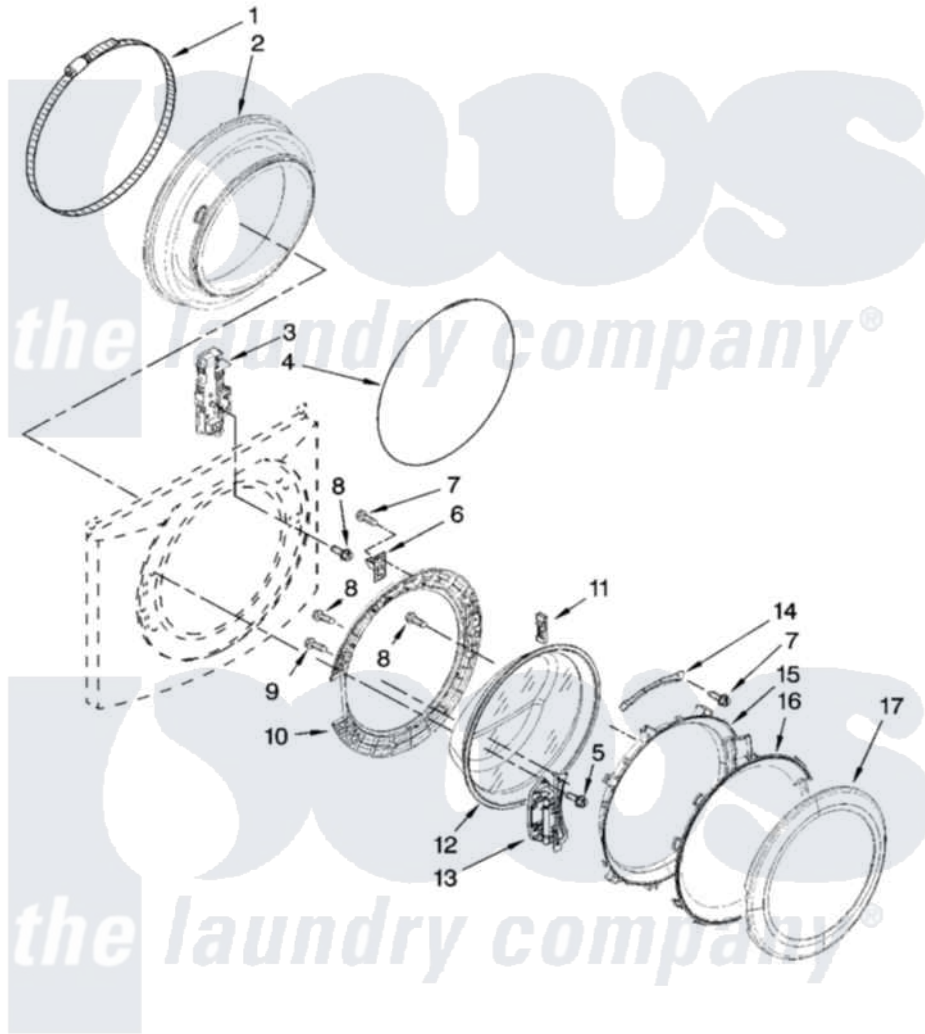

# Whirlpool WFW9500TW02 02 - DOOR AND LATCH PARTS

## DOOR AND LATCH PARTS

For Models: WFW9500TW02, WFW9500TC02  
(White/Chrome) (Chestnut/Gold)

W10249834

3

Whirlpool [Residential Whirlpool WFW9500TW02 Washer Parts](#) Parts Diagram 02 - DOOR AND LATCH PARTS  
Click on the part number to view part

Item	Original Part Number	Replaced By	Status	Part Description
1	<a href="#">8182210</a>			Clamp, Bellow
2	<a href="#">8182119</a>			Bellow
3	<a href="#">8183270</a>			Lock, Door
4	<a href="#">8182211</a>			Clamp, Bellow To Front Panel
5	8181760	<a href="#">8540725</a>		Screw
6	8183198	<a href="#">W10217552</a>		Hook, Door
7	8181758	<a href="#">8182214</a>		Screw
8	<a href="#">8181661</a>			Screw, Actuator
9	<a href="#">8181660</a>			Screw
10	<a href="#">8183195</a>			Frame, Door Back Support
11	8181659	<a href="#">W10128586</a>		Clamp, Glass Support
12	<a href="#">8181655</a>			Glass, Door
13	<a href="#">8183202</a>			Hinge, Door
14	8183199	<a href="#">W10295703</a>		Clamp, Glass
15	<a href="#">8183256</a>			Frame, Door Front Support
16	<a href="#">8183255</a>			Screen, Door