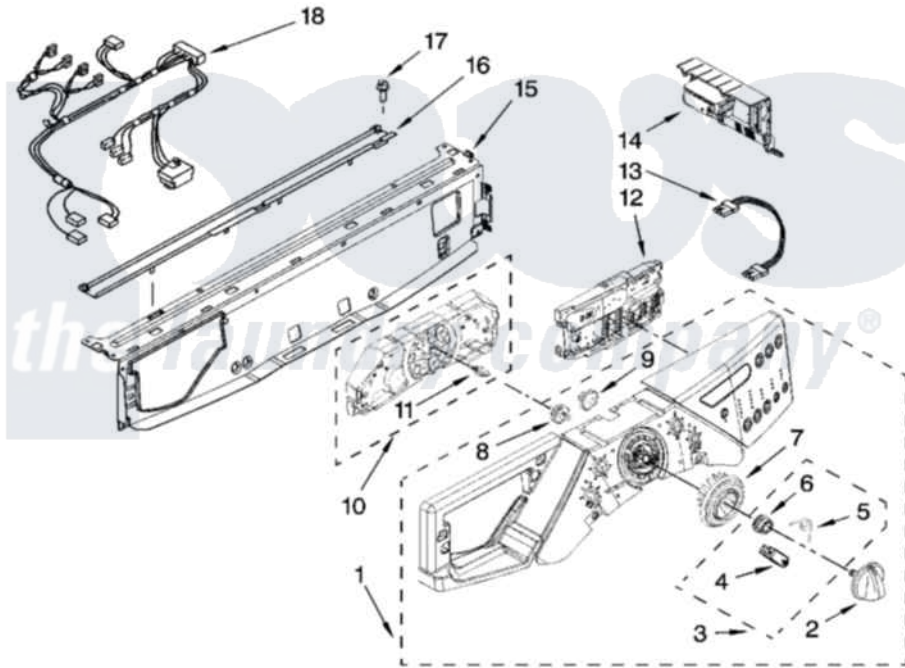

Whirlpool WFW9500TW02 03 - CONTROL PANEL PARTS

CONTROL PANEL PARTS

For Models: WFW9500TW02, WFW9500TC02
(White/Chrome) (Chestnut/Gold)

[Whirlpool Residential Whirlpool WFW9500TW02 Washer Parts](#) Parts Diagram 03 - CONTROL PANEL PARTS

[Click on the part number to view part](#)

Item	Original Part Number	Replaced By	Status	Part Description
1	W10180778			Panel, Control
"	W10180779			Panel, Control
2	W10131369			Knob, Control
"	W10166990			Knob, Control
3	W10133927			Wheel, Detent Kit
4	W10131661	W10133927		Wheel, Detent Kit
5	W10131377	W10133927		Wheel, Detent Kit
6	W10131378	W10133927		Wheel, Detent Kit
7	W10131376	W10012410		Knob, Light Ring
8	W10131381			Wheel, Encoder
9	W10131382	W10012440		Retainer-Snap
10	W10164402			User Interface, Center
11	8183177			Adapter, Encoder Wheel
12	W10191962	W10319815		Control-Elec
13	W10250574			Harness, Wiring
14	W10249842			Microcomputer, Machine Control

15	8183203	W10059240	Brace, Front Top
16	8183204		Channel, Water
17	8181756	488729	Screw
18	W10250575		Harness, Wiring