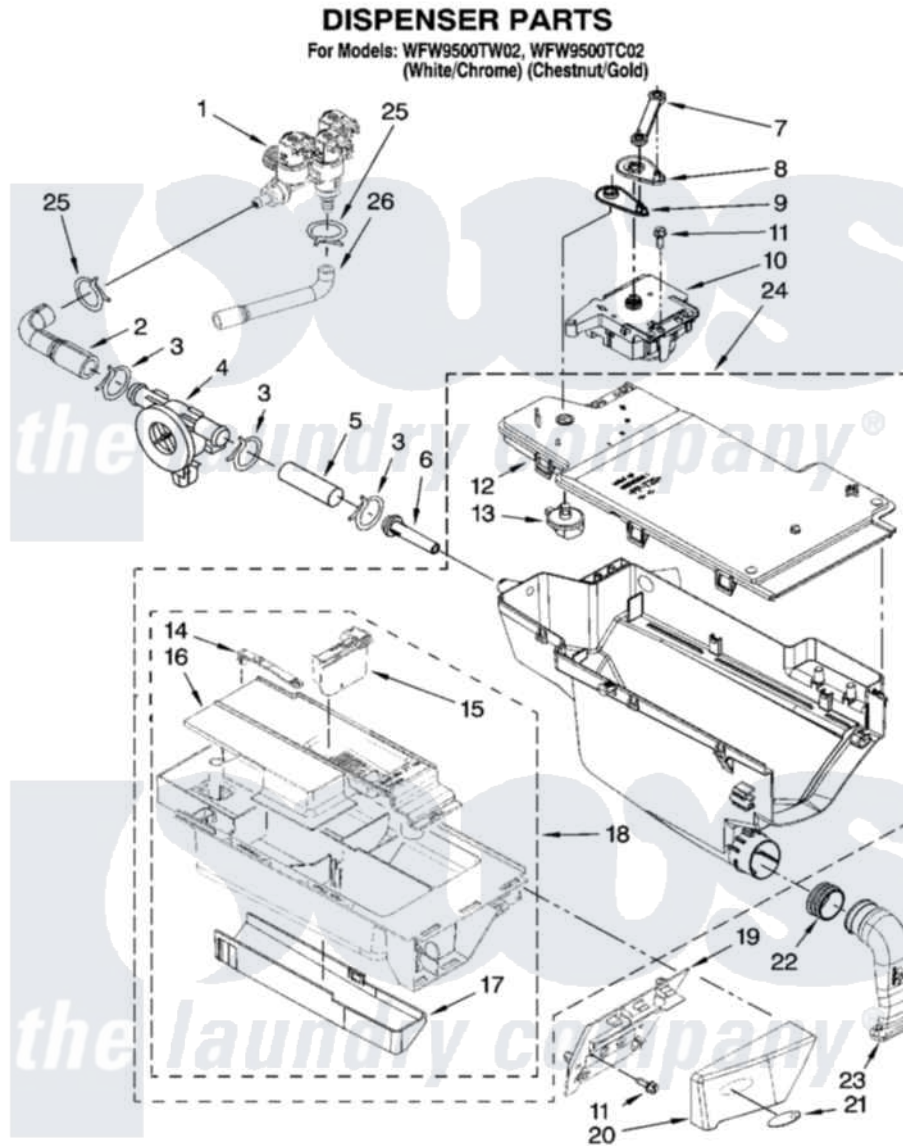

Whirlpool WFW9500TW02 04 - DISPENSER PARTS

W10249834

5

Whirlpool [Residential Whirlpool WFW9500TW02 Washer Parts](#) Parts Diagram 04 - DISPENSER PARTS
Click on the part number to view part

Item	Original Part Number	Replaced By	Status	Part Description
1	W10247305			Valve, Water Inlet
2	8183182			Hose, Flowmeter
3	8181751	489503		Clamp
4	8181696	W10110225		Flowmeter
5	8183180			Hose, Inlet Nozzle
6	8183181			Nozzle, Inlet
7	8183183			Lever, Water Distribution
8	8183184			Cam, Actuator
9	W10161052			Lever, Water Distribution
10	8183186	W10352973		Actuator
11	8181661			Screw, Actuator
12	W10164400			Plate, Distribution
13	8181712			Nozzle, Distribution
14	8181721			Hook, Drawer
15	W10121596			Separator, With Selection Slider
16	W10121598			Syphon, Bleach/Softener

17	8183179		Cover, Detergent Drawer
18	8183173		Drawer, Detergent
19	W10156617		Bracket, Handle Fixation
20	W10156618	W10156625	Handle
"	W10156622	W10156629	Handle
21	8183253		Medallion
22	8181747		Seal
23	8181718		Tube, Dispenser To Bellow
24	W10157886		Dispenser, Complete
25	8181754	489503	Clamp
26	8181710		Hose, Inlet Valve To Vent Pipe