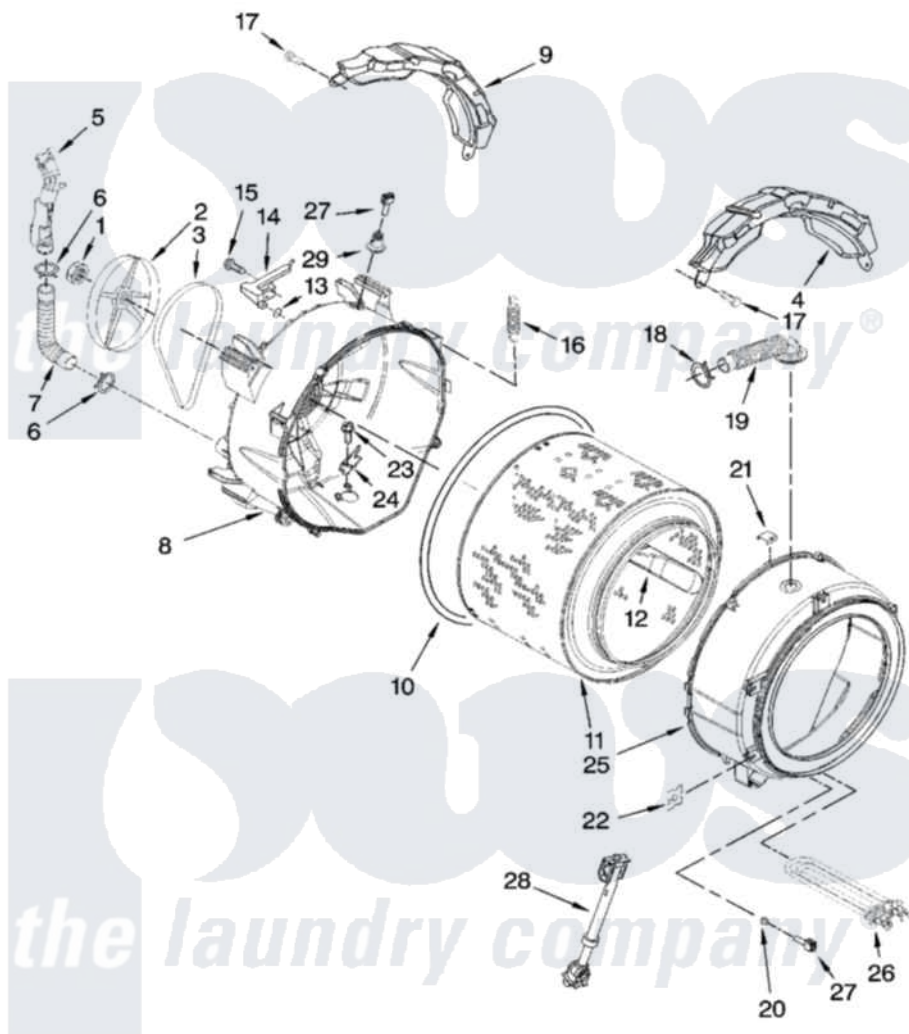

Whirlpool WFW9500TW02 05 - TUB AND BASKET PARTS

TUB AND BASKET PARTS

For Models: WFW9500TW02, WFW9500TC02
(White/Chrome) (Chestnut/Gold)

W10249834

7

Whirlpool Residential Whirlpool WFW9500TW02 Washer Parts Parts Diagram 05 - TUB AND BASKET PARTS

[Click on the part number to view part](#)

Item	Original Part Number	Replaced By	Status	Part Description
1	8181672	W10283361		Nut, Pulley
2	8182650			Pulley
3	8181670	W10388414		Belt
4	8181645	W10008880		Counterweight, Front
5	W10249838			Pipe, Ventilation
6	W10208156			Clamp
7	8181743			Hose, Exhaust
8	W10250567	W10250763		Tub-Outer
9	8181913	W10008870		Counterweight, Rear
10	8181673			Gasket, Tub
11	W10250573			Basket, Complete
12	W10250572			Baffle, Tub
13	W10250553			O-Ring, Air Trap
14	8181731			Airtrap
15	8181785			Screw
16	8182814			Spring, Suspension

17	8181647	W10182109	Screw-Kit
18	8181742	3367052	Clamp, Hose
19	8183187	8540015	Hose, Exhaust
20	8181829		Seal, Rubber
21	8181667	8540092	Clamp, Tub
22	8182512		Nut, Push-In
23	8182214		Screw
24	W10250558		Bracket, Heater Support
25	W10250568	W10250762	Tub-Outer
26	W10249844		Heater-Steamer
27	8181705		Ntc
28	8182812		Shock Absorber
29	W10249843		Seal, Temperature Sensor