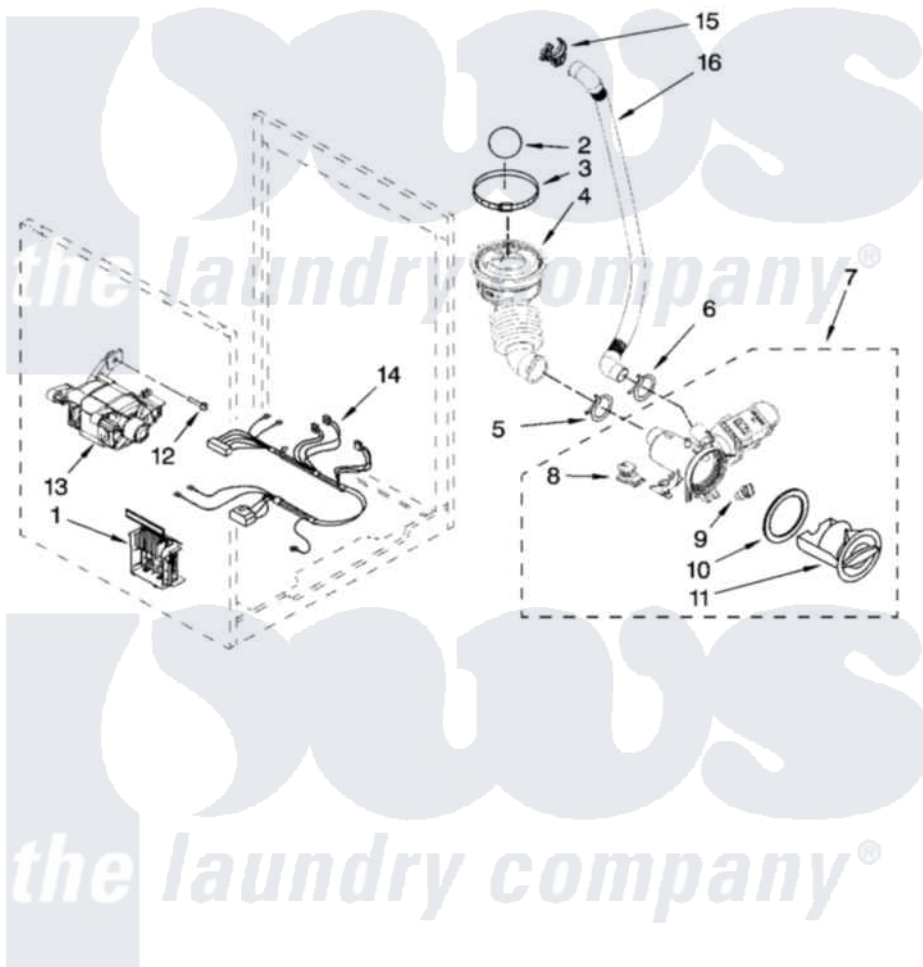

Whirlpool WFW9500TW02 06 - PUMP AND MOTOR PARTS, OPTIONAL PARTS (NOT INCLUDED)

PUMP AND MOTOR PARTS

For Models: WFW9500TW02, WFW9500TC02
(White/Chrome) (Chestnut/Gold)

W10249834

9

Whirlpool [Residential Whirlpool WFW9500TW02 Washer Parts](#) Parts Diagram 06 - PUMP AND MOTOR PARTS, OPTIONAL PARTS (NOT INCLUDED)
Click on the part number to view part

Item	Original Part Number	Replaced By	Status	Part Description
1	8183196			Motor Control Unit
2	W10121657			Ball
3	8181734	696392		Hose Clamp
4	8181732			Hose, Tub To Pump
5	8181753	285655		Clamp, Hose
6	8181752	3367052		Clamp, Hose
7	8182821	280187		Pump-Water
8	8182820			Grommet, Damper
9	8182816			Grommet, Damper
10	8181736			Seal, Filter Cap
11	8183027			Cap, Filter
12	W10128585			Bolt, Motor
13	8182793			Motor, Drive
14	W10189680			Harness, Motor
15	8182209			Retainer, Drain Hose