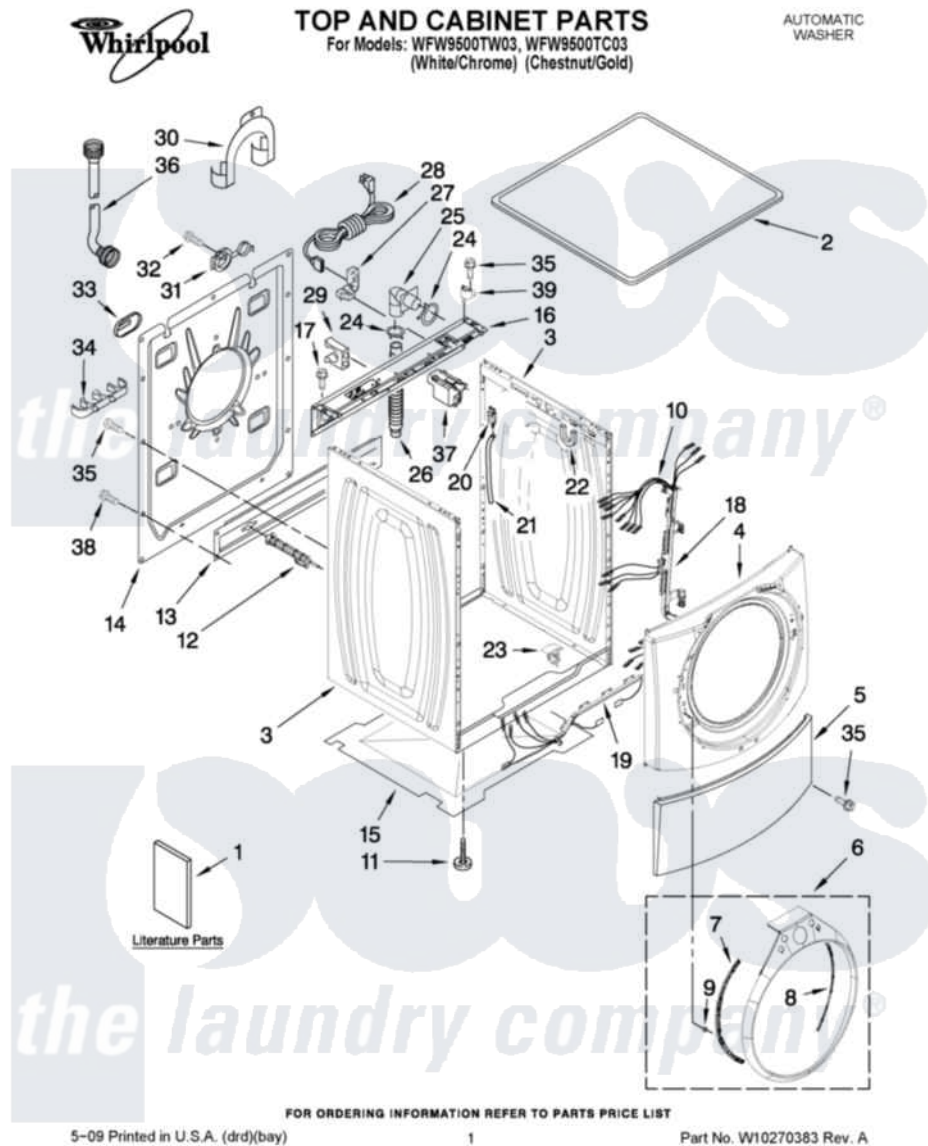

Whirlpool WFW9500TW03 01 - TOP AND CABINET PARTS

Whirlpool Residential Whirlpool WFW9500TW03 Washer Parts Parts Diagram 01 - TOP AND CABINET PARTS
Click on the part number to view part

Item	Original Part Number	Replaced By	Status	Part Description
1	W10158196		Not Available	Use & Care Guide
"	W10250503		Not Available	Tech Sheet
"	W10222188		Not Available	Energy Guide
2	8181799	8181641		Top
"	W10166926			Top
3	W10250656			Cabinet
"	W10250657			Cabinet
4	8183151	W10015590		Panel
"	W10166924			Panel, Front
5	8181643			Toe Panel
"	W10166925			Toe Panel
6	W10160029			Trim Ring, Teardrop Assembly
"	W10180781			Trim Ring, Teardrop Assembly
7	8183208			Bracket, Trim Fixation
8	8183209			Bracket, Trim Fixation
9	8183210			Clip, Trim

10	W10250577		Harness, Wiring
11	8181636		Foot, Leveling
12	8182797	W10289554A	Bolt
"	8182798	W10289554A	Bolt
13	8182661	W10003040	Brace, Transport
14	W10242507		Panel, Rear
15	8181635		Pan, Bottom
16	W10250578		Brace, Rear
17	8181756	488729	Screw
18	W10121609		Channel, Harness
19	W10121610		Channel, Harness
20	W10249845		Switch, Analog Pressure Sensor
21	8181739	W10004260	Hose, Pressure Switch
22	8181763		Bracket, Spring
23	W10189678	W10085220	Microswitch
24	8181752	3367052	Clamp, Hose
25	8181738		Connector, Hose Outlet
26	8181737		Hose, Drain
27	8181690	8182635	Strain Relief
28	8183009		Cord, Power
29	8182702		Clip, Outer Hose Holder
30	8181768	W10280024	U-Bend, Drain Hose
31	8182699		Grommet, Cord Support
32	8182201		Screw, 3 X 8 mm
33	8182700	8540268	Cover, Transport
34	8182701		Clip, Outer Hose Holder
35	8181828	488729	Screw
36	8182795	89503	Hose-Inlet
"	8182792	89503	Hose-Inlet
37	8183019	W10326464	Filter, Interference
38	W10157885		Screw, 4.2 X 14
39	W10138249		Spacer, Top