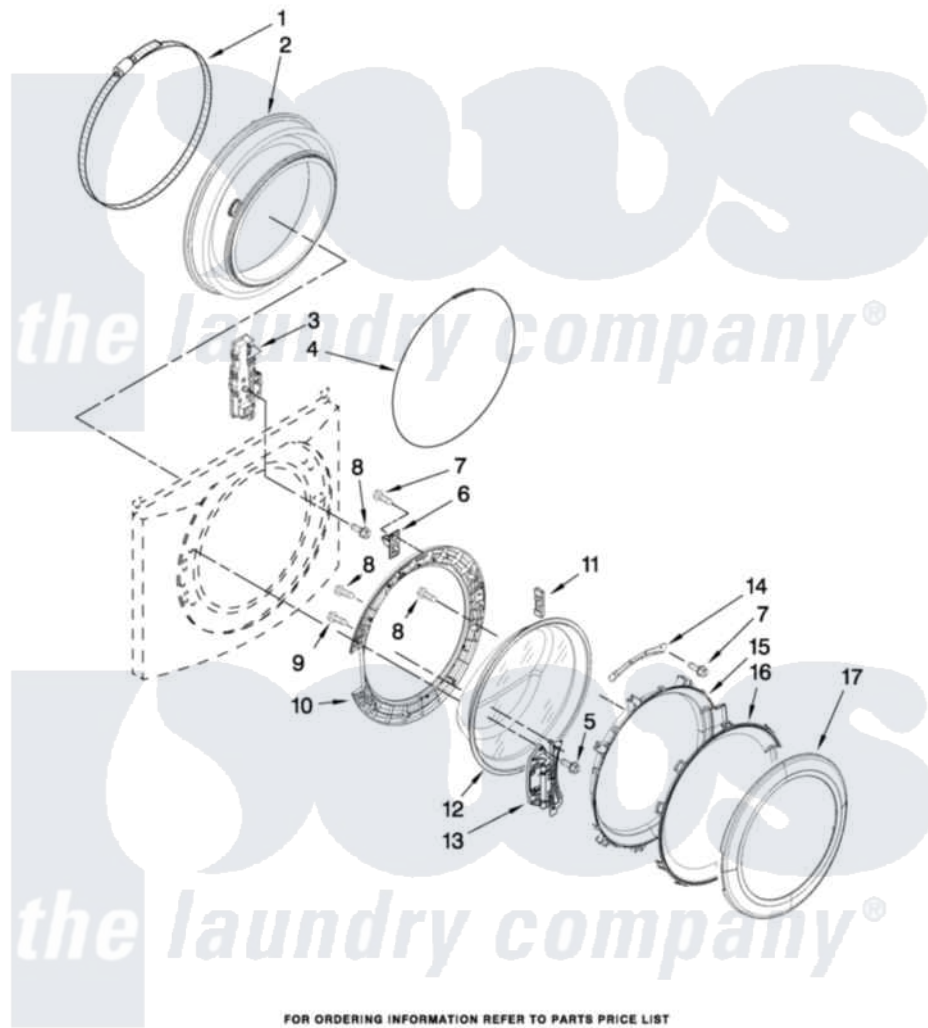

# Whirlpool WFW9500TW03 02 - DOOR AND LATCH PARTS

## DOOR AND LATCH PARTS

For Models: WFW9500TW03, WFW9500TC03  
(White/Chrome) (Chestnut/Gold)

W10270383

FOR ORDERING INFORMATION REFER TO PARTS PRICE LIST

3

Whirlpool [Residential Whirlpool WFW9500TW03 Washer Parts](#) Parts Diagram 02 - DOOR AND LATCH PARTS

[Click on the part number to view part](#)

Item	Original Part Number	Replaced By	Status	Part Description
1	<a href="#">8182210</a>			Clamp, Bellow
2	<a href="#">8182119</a>			Bellow
3	<a href="#">8183270</a>			Lock, Door
4	<a href="#">8182211</a>			Clamp, Bellow To Front Panel
5	8181760	<a href="#">8540725</a>		Screw
6	8183198	<a href="#">W10217552</a>		Hook, Door
7	8181758	<a href="#">8182214</a>		Screw
8	<a href="#">8181661</a>			Screw, Actuator
9	<a href="#">8181660</a>			Screw
10	<a href="#">8183195</a>			Frame, Door Back Support
11	8181659	<a href="#">W10128586</a>		Clamp, Glass Support
12	<a href="#">8181655</a>			Glass, Door
13	<a href="#">8183202</a>			Hinge, Door
14	8183199	<a href="#">W10295703</a>		Clamp, Glass
15	<a href="#">8183256</a>			Frame, Door Front Support
16	<a href="#">8183255</a>			Screen, Door