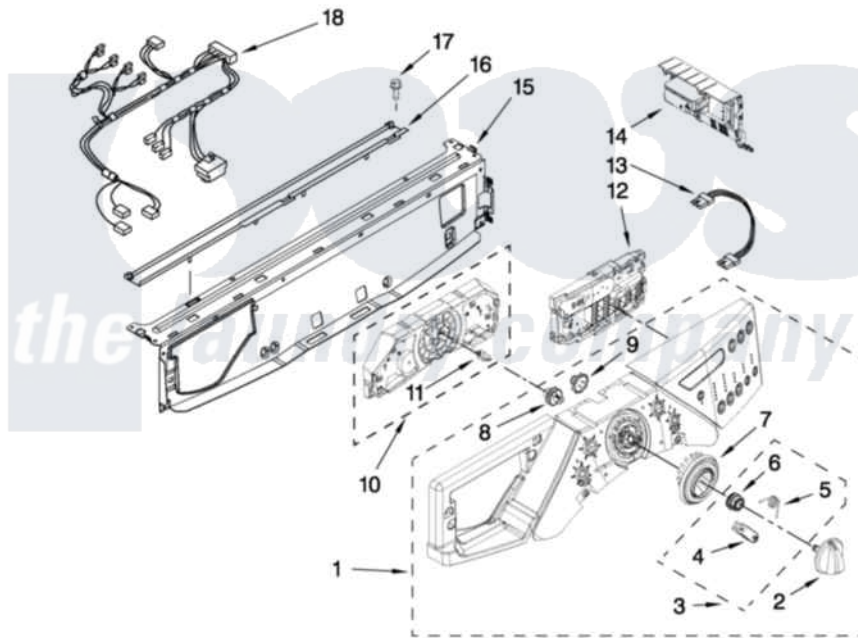

Whirlpool WFW9500TW03 03 - CONTROL PANEL PARTS

CONTROL PANEL PARTS

For Models: WFW9500TW03, WFW9500TC03
(White/Chrome) (Chestnut/Gold)

FOR ORDERING INFORMATION REFER TO PARTS PRICE LIST

4

W10270383

[Whirlpool Residential Whirlpool WFW9500TW03 Washer Parts](#) Parts Diagram 03 - CONTROL PANEL PARTS
Click on the part number to view part

Item	Original Part Number	Replaced By	Status	Part Description
1	W10180778			Panel, Control
"	W10180779			Panel, Control
2	W10131369			Knob, Control
"	W10166990			Knob, Control
3	W10133927			Wheel, Detent Kit
4	W10131661	W10133927		Wheel, Detent Kit
5	W10131377	W10133927		Wheel, Detent Kit
6	W10131378	W10133927		Wheel, Detent Kit
7	W10131376	W10012410		Knob, Light Ring
8	W10131381			Wheel, Encoder
9	W10131382	W10012440		Retainer-Snap
10	W10164402			User Interface, Center
11	8183177			Adapter, Encoder Wheel
12	W10191962	W10319815		Control-Elec
13	W10250574			Harness, Wiring
14	W10249842			Microcomputer, Machine Control

15	8183203	W10059240	Brace, Front Top
16	8183204		Channel, Water
17	8181756	488729	Screw
18	W10250575		Harness, Wiring