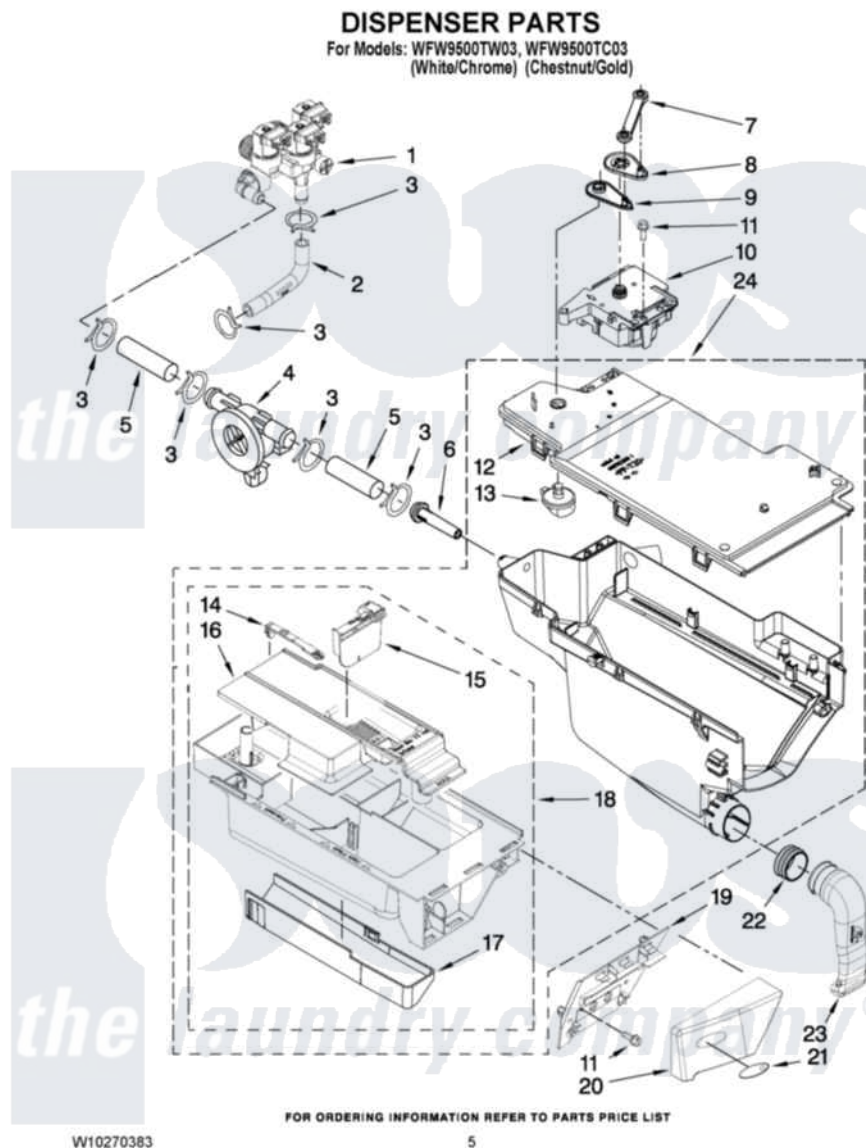

Whirlpool WFW9500TW03 04 - DISPENSER PARTS

Whirlpool [Residential Whirlpool WFW9500TW03 Washer Parts](#) Parts Diagram 04 - DISPENSER PARTS
Click on the part number to view part

Item	Original Part Number	Replaced By	Status	Part Description
1	W10247306			Valve, Inlet
2	W10247308			Hose, Inlet Valve To Vent Pipe
3	8181751	489503		Clamp
4	8181696	W10110225		Flowmeter
5	W10275565			Hose, Inlet Valve To Flowmeter
6	8183181			Nozzle, Inlet
7	8183183			Lever, Water Distribution
8	8183184			Cam, Actuator
9	W10161052			Lever, Water Distribution
10	8183186	W10352973		Actuator
11	8181661			Screw, Actuator
12	W10164400			Plate, Distribution
13	8181712			Nozzle, Distribution
14	8181721			Hook, Drawer
15	W10121596			Separator, With Selection Slider

16	W10121598		Syphon, Bleach/Softener
17	8183179		Cover, Detergent Drawer
18	8183173		Drawer, Detergent
19	W10156617		Bracket, Handle Fixation
20	W10156618	W10156625	Handle
"	W10156622	W10156629	Handle
21	8183253		Medallion
22	8181747		Seal
23	8181718		Tube, Dispenser To Bellow
24	W10157886		Dispenser, Complete