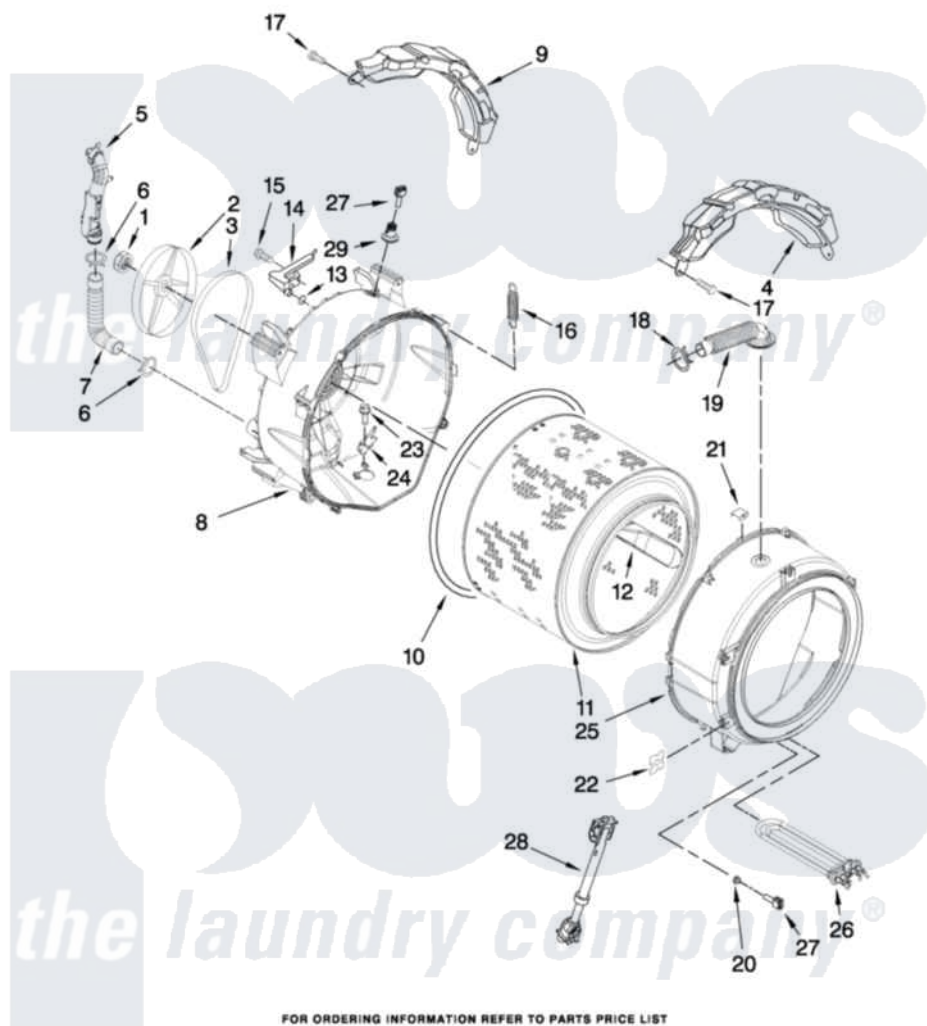

Whirlpool WFW9500TW03 05 - TUB AND BASKET PARTS

TUB AND BASKET PARTS

For Models: WFW9500TW03, WFW9500TC03
(White/Chrome) (Chestnut/Gold)

W10270383

FOR ORDERING INFORMATION REFER TO PARTS PRICE LIST

7

Whirlpool [Residential Whirlpool WFW9500TW03 Washer Parts](#) Parts Diagram 05 - TUB AND BASKET PARTS

[Click on the part number to view part](#)

Item	Original Part Number	Replaced By	Status	Part Description
1	8181672	W10283361		Nut, Pulley
2	8182650			Pulley
3	8181670	W10388414		Belt
4	8181645	W10008880		Counterweight, Front
5	W10249838			Pipe, Ventilation
6	W10208156			Clamp
7	8181743			Hose, Exhaust
8	W10250567	W10250763		Tub-Outer
9	8181913	W10008870		Counterweight, Rear
10	8181673			Gasket, Tub
11	W10250573			Basket, Complete
12	W10250572			Baffle, Tub
13	W10250553			O-Ring, Air Trap
14	8181731			Airtrap
15	8181785			Screw
16	8182814			Spring, Suspension

17	8181647	W10182109	Screw-Kit
18	8181742	3367052	Clamp, Hose
19	8183187	8540015	Hose, Exhaust
20	8181829		Seal, Rubber
21	8181667	8540092	Clamp, Tub
22	8182512		Nut, Push-In
23	8182214		Screw
24	W10250558		Bracket, Heater Support
25	W10250568	W10250762	Tub-Outer
26	W10249844		Heater-Steamer
27	8181705		Ntc
28	8182812		Shock Absorber
29	W10249843		Seal, Temperature Sensor