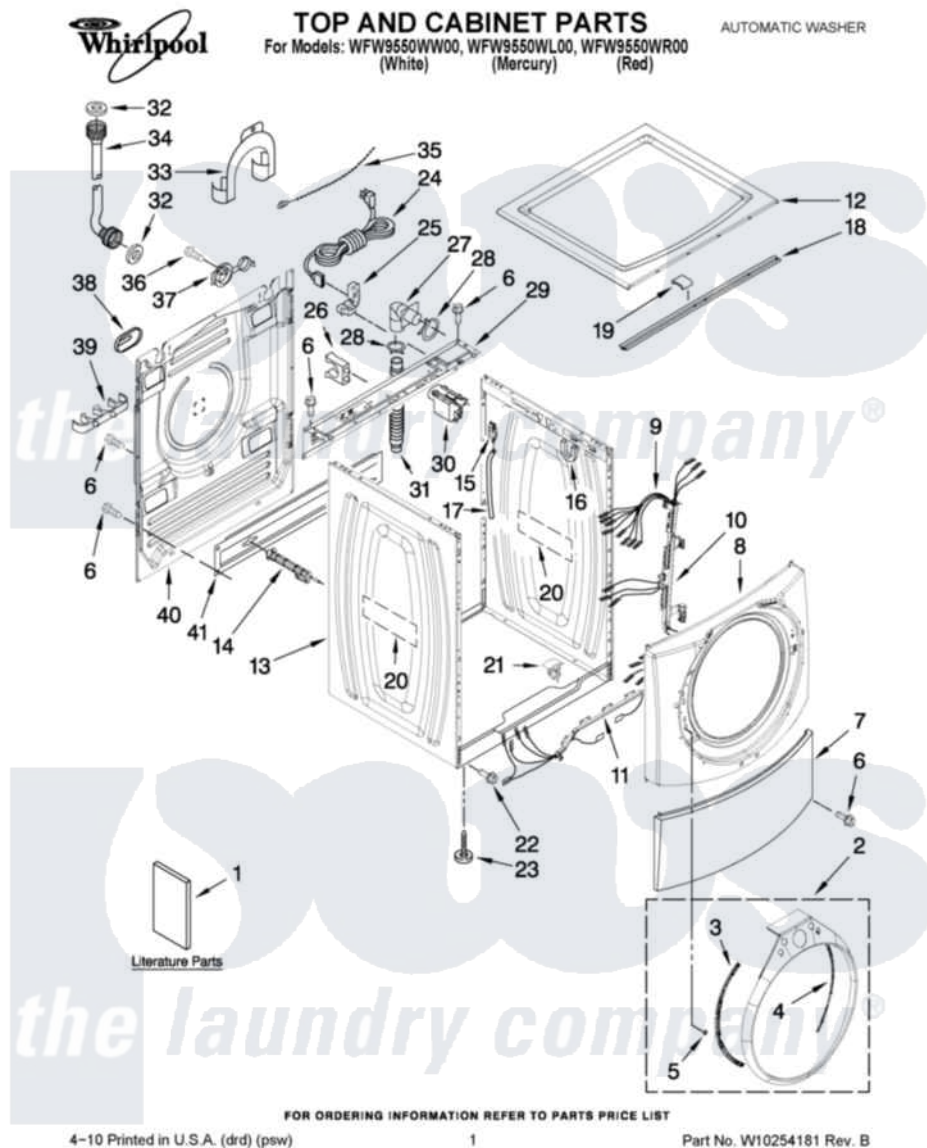

Whirlpool WFW9550WR00 01 - TOP AND CABINET PARTS

Whirlpool [Residential Whirlpool WFW9550WR00 Washer Parts](#) Parts Diagram 01 - TOP AND CABINET PARTS
 Click on the part number to view part

Item	Original Part Number	Replaced By	Status	Part Description
1	W10251899			Use And Care Guide
"	W10217131		Not Available	Tech Sheet
"	W10251898		Not Available	ENERGY GUIDE
2	W10252103	W10268528		Trim Ring, Teardrop Assembly
"	W10252096	W10252097		Ring-Trim
"	W10221434	W10221433		Ring-Trim
3	W10015770	8183208		Bracket, Trim Fixation
4	W10015780	8183209		Bracket, Trim Fixation
5	W10029650	8183210		Clip, Trim
6	W10015090	489442		Screw 3 2217757 Roller, Front
7	W10003640	8181643		Toe Panel
"	W10252795			Toe Panel
"	W10245126			Toe Panel
8	W10015580	W10015590		Panel
"	W10252793	W10252794		Panel
"	W10252788	W10245125		Panel