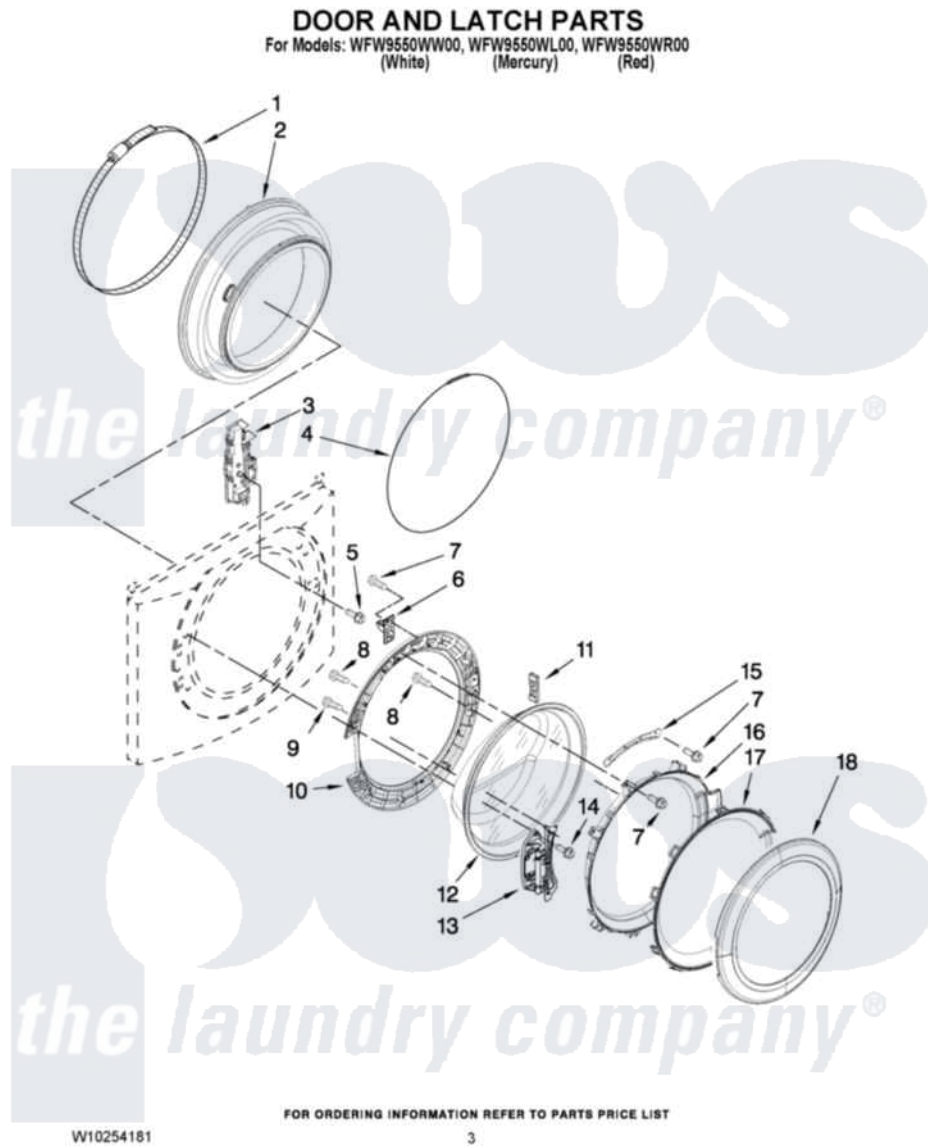

# Whirlpool WFW9550WR00 02 - DOOR AND LATCH PARTS

Whirlpool [Residential Whirlpool WFW9550WR00 Washer Parts](#) Parts Diagram 02 - DOOR AND LATCH PARTS  
 Click on the part number to view part

Item	Original Part Number	Replaced By	Status	Part Description
1	<a href="#">8182210</a>			Clamp, Bellow
2	W10003800	<a href="#">8182119</a>		Bellow
3	8540772	<a href="#">W10253483</a>		Lock, Door
4	W10003490	<a href="#">8182211</a>		Clamp, Bellow To Front Panel
5	<a href="#">8540725</a>			Screw
6	W10003390	<a href="#">W10217552</a>		Hook, Door
7	8540513	<a href="#">8182214</a>		Screw
8	8540282	<a href="#">8181661</a>		Screw, Actuator
9	8540284	<a href="#">8181660</a>		Screw
10	W10003370	<a href="#">8183195</a>		Frame, Door Back Support
11	W10003430	<a href="#">W10128586</a>		Clamp, Glass Support
12	W10135912	<a href="#">8181655</a>		Glass, Door
13	W10200695	<a href="#">8183202</a>		Hinge, Door
14	W10015090	<a href="#">489442</a>		Screw 3 2217757 Roller, Front
15	W10003440	<a href="#">W10295703</a>		Clamp, Glass
16	W10005220	<a href="#">8183256</a>		Frame, Door Front Support