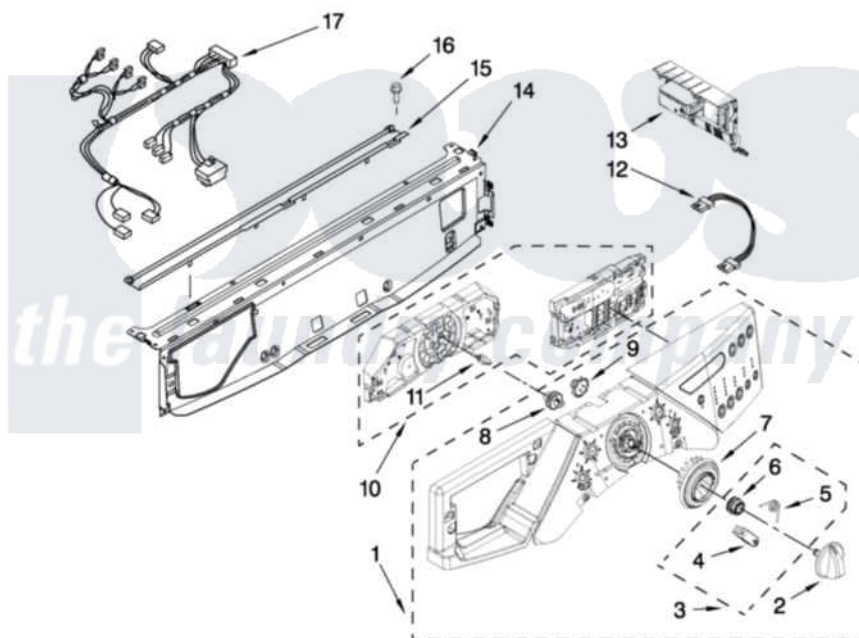

Whirlpool WFW9550WR00 03 - CONTROL PANEL PARTS

CONTROL PANEL PARTS

For Models: WFW9550WW00, WFW9550WL00, WFW9550WR00
(White) (Mercury) (Red)

FOR ORDERING INFORMATION REFER TO PARTS PRICE LIST

[Whirlpool Residential Whirlpool WFW9550WR00 Washer Parts](#) Parts Diagram 03 - CONTROL PANEL PARTS
Click on the part number to view part

Item	Original Part Number	Replaced By	Status	Part Description
1	W10251428			Panel, Control
"	W10251280			Panel, Control
"	W10221724			Panel, Control
2	W10190685			Knob, Control
3	W10133927			Wheel, Detent Kit
4	W10131661	W10133927		Wheel, Detent Kit
5	W10131377	W10133927		Wheel, Detent Kit
6	W10131378	W10133927		Wheel, Detent Kit
7	W10131376	W10012410		Knob, Light Ring
8	W10131381			Wheel, Encoder
9	W10131382	W10012440		Retainer-Snap
10	W10282179			User Interface, Center And Right
11	8183177			Adapter, Encoder Wheel
12	W10067000			Harness, Wiring
13	W10251767			Microcomputer, Machine Control

14	W10059240		Brace, Front Top
15	W10003700	8183204	Channel, Water
16	W10015090	489442	Screw 3 2217757 Roller, Front
17	W10210828		Harness, Wiring