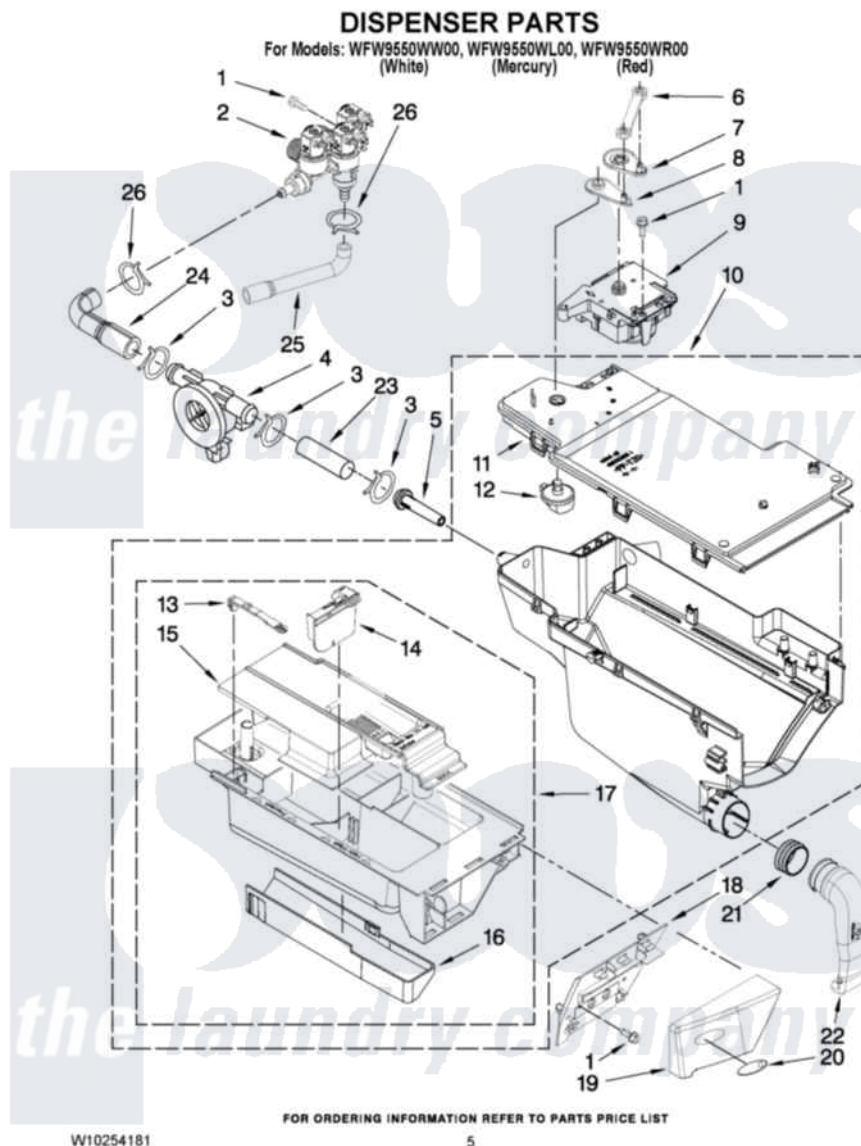

Whirlpool WFW9550WR00 04 - DISPENSER PARTS

Whirlpool [Residential Whirlpool WFW9550WR00 Washer Parts](#) Parts Diagram 04 - DISPENSER PARTS
Click on the part number to view part

Item	Original Part Number	Replaced By	Status	Part Description
1	8540282	8181661		Screw, Actuator
2	W10247305			Valve, Water Inlet
3	370450	596669		Clamp, Manifold
4	W10110225			Flowmeter
5	8540042	8183181		Nozzle, Inlet
6	W10003830	8183183		Lever, Water Distribution
7	W10003190	8183184		Cam, Actuator
8	W10003180	W10161052		Lever, Water Distribution
9	W10163975	W10352973		Actuator
10	W10074160	W10157886		Dispenser, Complete
11	W10005080	W10164400		Plate, Distribution
12	W10003110	8181712		Nozzle, Distribution
13	W10003170	8181721		Hook, Drawer
14	W10015200	W10121596		Separator, With Selection Slider
15	W10003150	W10121598		Syphon, Bleach/Softener
16	W10003140	8183179		Cover, Detergent Drawer

17	W10015190	8183173	Drawer, Detergent
18	W10156617		Bracket, Handle Fixation
19	W10251583	W10256731	Handle
"	W10251281	W10256732	Handle
"	W10221725	W10256733	Handle
20	3400981	8183253	Medallion
21	W10003360	8181747	Seal
22	W10005300	8181718	Tube, Dispenser To Bellow
23	8183180		Hose, Inlet Nozzle
24	8183182		Hose, Flowmeter
25	8181710		Hose, Inlet Valve To Vent Pipe
26	8181754	489503	Clamp