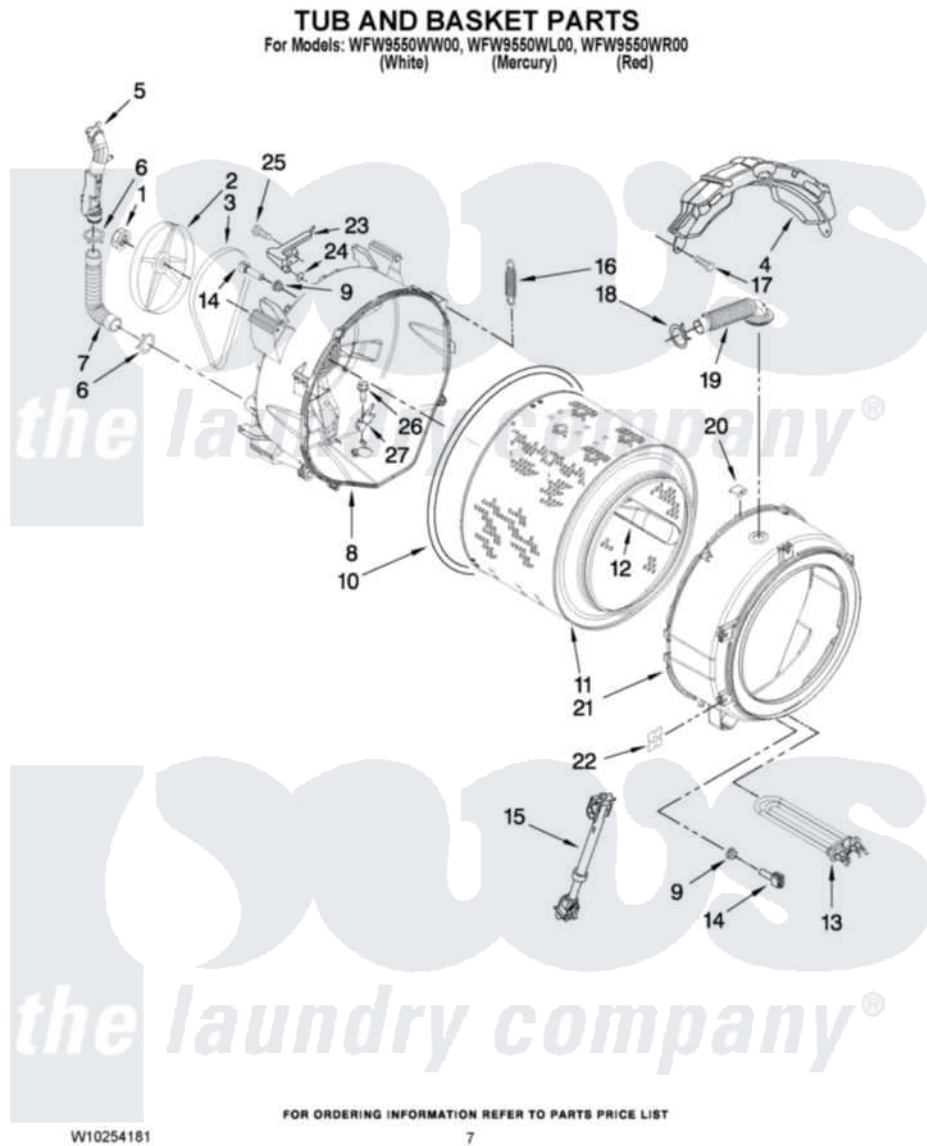

Whirlpool WFW9550WR00 05 - TUB AND BASKET PARTS

Whirlpool Residential Whirlpool WFW9550WR00 Washer Parts Parts Diagram 05 - TUB AND BASKET PARTS
 Click on the part number to view part

Item	Original Part Number	Replaced By	Status	Part Description
1	8533999	W10283361		Nut, Pulley
2	W10003730	8182650		Pulley
3	W10116915	W10388414		Belt
4	W10163424			Counterweight, Front
5	W10249838			Pipe, Ventilation
6	8540010	W10208156		Clamp
7	W10004330	8181743		Hose, Exhaust
8	W10210658	W10250806		Tub-Outer
9	8540766			Seal, Rubber
10	W10036350			Gasket, Tub
11	W10159904			Basket, Complete
12	W10110114			Baffle, Tub
13	W10249844			Heater-Steamer
14	8540226	8181705		Ntc
15	W10015830			Shock Absorber
16	W10207549	W10243909		Spring

17	W10094780	W10182109	Screw-Kit
18	3363365		Clamp, Hose
19	8540015		Hose, Exhaust
20	8540092		Clamp, Tub
21	W10190573	W10250805	Tub-Outer
22	8540072	8182512	Nut, Push-In
23	W10003600	8181731	Airtrap
24	W10250553		O-Ring, Air Trap
25	8540513	8182214	Screw
26	8540880	8182214	Screw
27	W10250558		Bracket, Heater Support