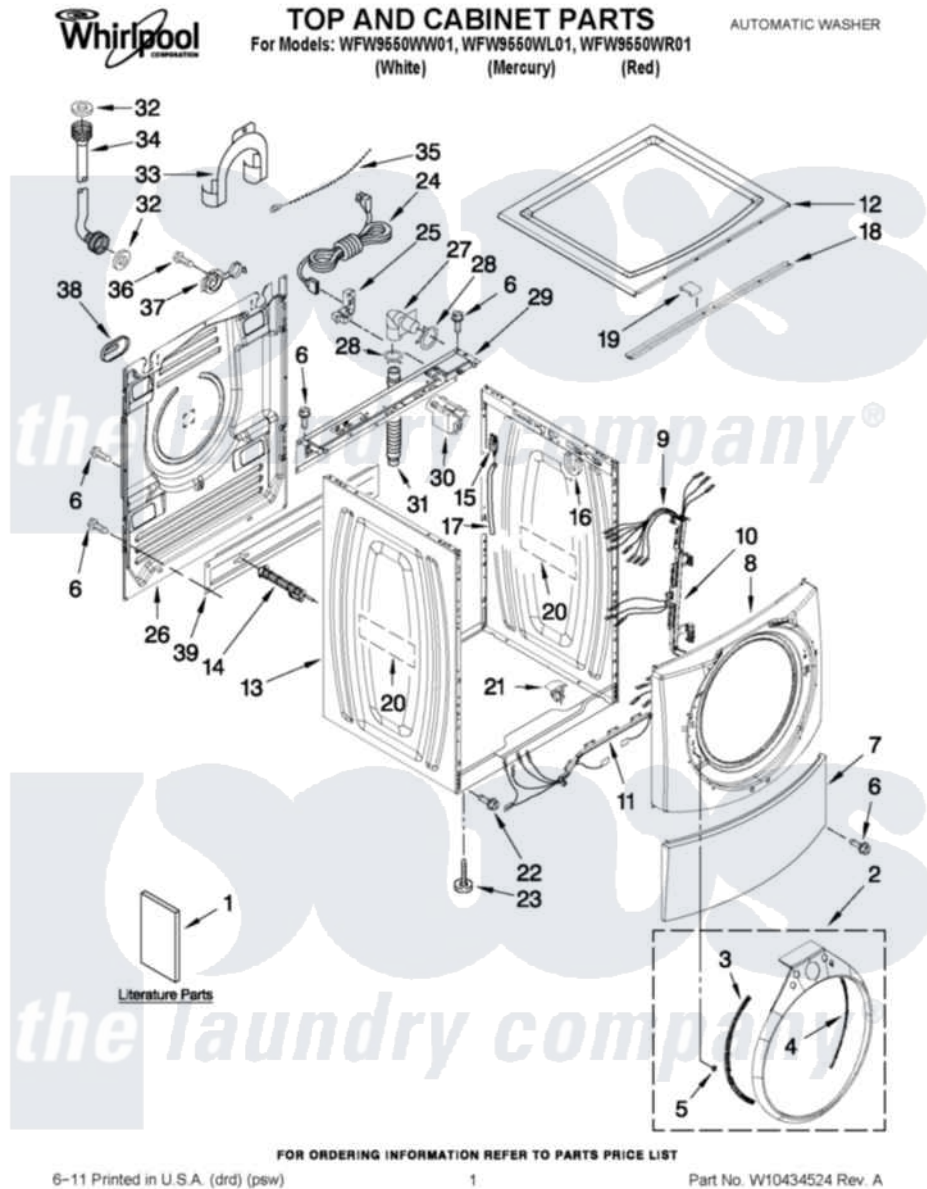

Whirlpool WFW9550WR01 01 - TOP AND CABINET PARTS

Whirlpool [Residential Whirlpool WFW9550WR01 Washer Parts](#) Parts Diagram 01 - TOP AND CABINET PARTS
Click on the part number to view part

Item	Original Part Number	Replaced By	Status	Part Description
1	W10251899			Use And Care Guide
"	W10217131		Not Available	Tech Sheet
"	W10423523		Not Available	ENERGY GUIDE
2	W10268528			Trim Ring, Teardrop Assembly
"	W10252096	W10252097		Ring-Trim
"	W10221434	W10221433		Ring-Trim
3	W10015770	8183208		Bracket, Trim Fixation
4	W10015780	8183209		Bracket, Trim Fixation
5	W10029650	8183210		Clip, Trim
6	W10015090	489442		Screw 3 2217757 Roller, Front
7	W10003640	8181643		Toe Panel
"	W10252795			Toe Panel
"	W10245126			Toe Panel
8	W10015580	W10015590		Panel
"	W10252793	W10252794		Panel
"	W10252788	W10245125		Panel