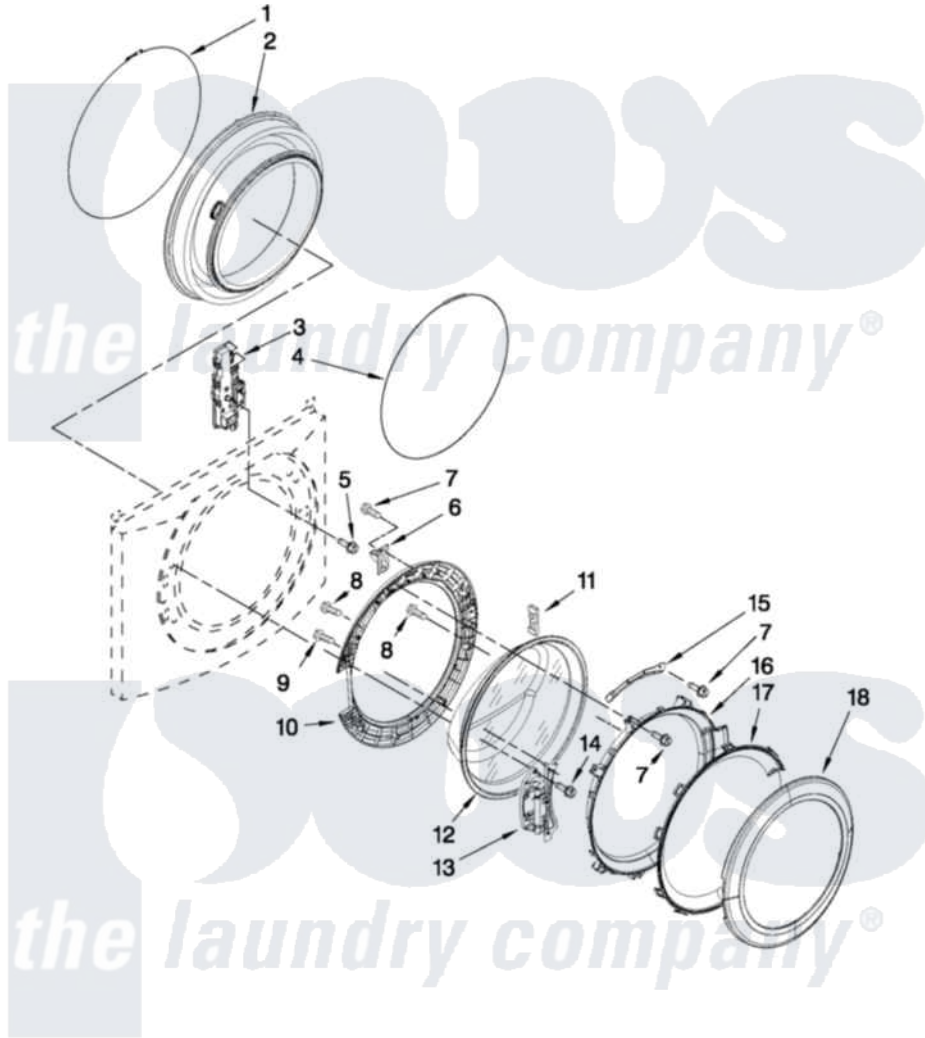

Whirlpool WFW9550WR01 02 - DOOR AND LATCH PARTS

DOOR AND LATCH PARTS

For Models: WFW9550WW01, WFW9550WL01, WFW9550WR01
(White) (Mercury) (Red)

FOR ORDERING INFORMATION REFER TO PARTS PRICE LIST

W10434524

3

Whirlpool [Residential Whirlpool WFW9550WR01 Washer Parts](#) Parts Diagram 02 - DOOR AND LATCH PARTS
Click on the part number to view part

Item	Original Part Number	Replaced By	Status	Part Description
1	8182210			Clamp, Bellow
2	W10003800	8182119		Bellow
3	W10253483			Lock, Door
4	W10003490	8182211		Clamp, Bellow To Front Panel
5	8540725			Screw
6	W10003390	W10217552		Hook, Door
7	8540513	8182214		Screw
8	8540282	8181661		Screw, Actuator
9	8540284	8181660		Screw
10	W10003370	8183195		Frame, Door Back Support
11	W10003430	W10128586		Clamp, Glass Support
12	W10135912	8181655		Glass, Door
13	W10200695	8183202		Hinge, Door
14	W10015090	489442		Screw 3 2217757 Roller, Front
15	W10003440	W10295703		Clamp, Glass
16	W10005220	8183256		Frame, Door Front Support