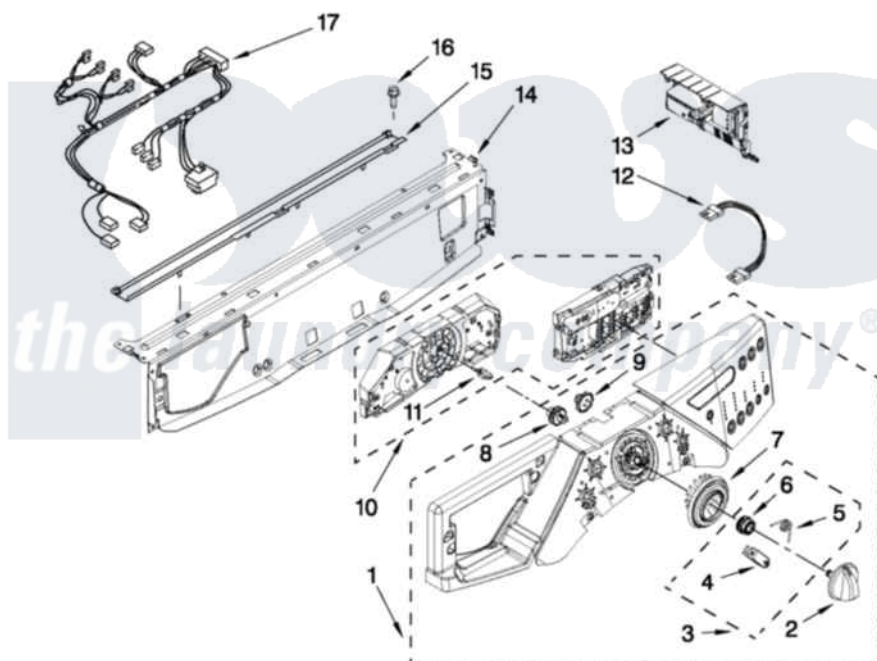

Whirlpool WFW9550WR01 03 - CONTROL PANEL PARTS

CONTROL PANEL PARTS

For Models: WFW9550WW01, WFW9550WL01, WFW9550WR01
(White) (Mercury) (Red)

FOR ORDERING INFORMATION REFER TO PARTS PRICE LIST

4

W10434524

[Whirlpool Residential Whirlpool WFW9550WR01 Washer Parts](#) Parts Diagram 03 - CONTROL PANEL PARTS

[Click on the part number to view part](#)

Item	Original Part Number	Replaced By	Status	Part Description
1	W10251428			Panel, Control
"	W10251280			Panel, Control
"	W10221724			Panel, Control
2	W10190685			Knob, Control
3	W10133927			Wheel, Detent Kit
4	W10131661	W10133927		Wheel, Detent Kit
5	W10131377	W10133927		Wheel, Detent Kit
6	W10131378	W10133927		Wheel, Detent Kit
7	W10131376	W10012410		Knob, Light Ring
8	W10131381			Wheel, Encoder
9	W10131382	W10012440		Retainer-Snap
10	W10282179			User Interface, Center And Right
11	8183177			Adapter, Encoder Wheel
12	W10284710		Not Available	HARNES, WIRING (USER INTERFACE)
13	W10251767			Microcomputer, Machine

13	W10231701	Control	
14	W10059240	Brace, Front Top	
15	W10003700	8183204	Channel, Water
16	W10015090	489442	Screw 3 2217757 Roller, Front
17	W10210828	Harness, Wiring	