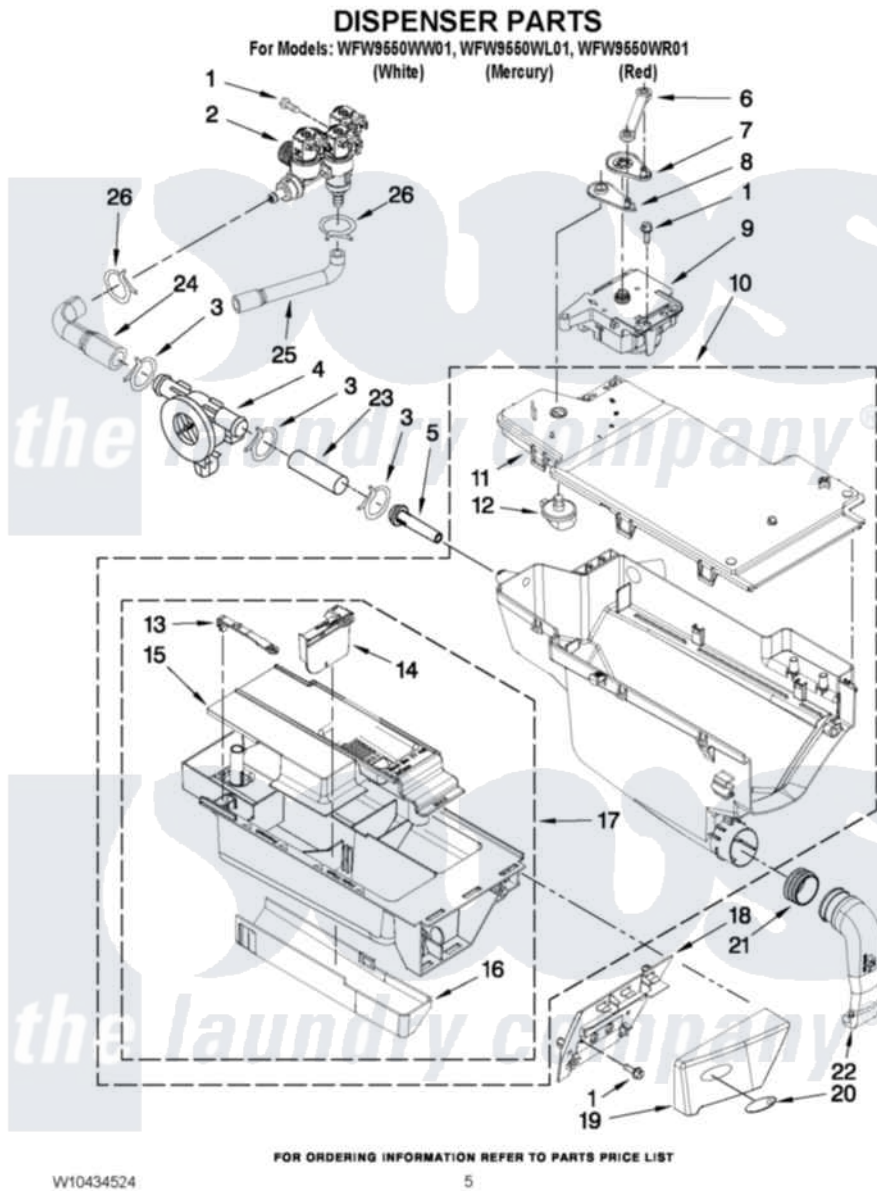

Whirlpool WFW9550WR01 04 - DISPENSER PARTS

Whirlpool [Residential Whirlpool WFW9550WR01 Washer Parts](#) Parts Diagram 04 - DISPENSER PARTS
Click on the part number to view part

Item	Original Part Number	Replaced By	Status	Part Description
1	8540282	8181661		Screw, Actuator
2	W10247305			Valve, Water Inlet
3	370450	596669		Clamp, Manifold
4	W10110225			Flowmeter
5	8183181			Nozzle, Inlet
6	W10003830	8183183		Lever, Water Distribution
7	W10003190	8183184		Cam, Actuator
8	W10183517			Lever, Water Distribution
9	W10163975	W10352973		Actuator
10	W10399329			Dispenser, Complete
11	W10371975		Not Available	PLATE, DISTRIBUTION
12	W10003110	8181712		Nozzle, Distribution
13	W10003170	8181721		Hook, Drawer
14	W10015200	W10121596		Separator, With Selection Slider
15	W10163874			Syphon, Bleach/Softener
16	W10003140	8183179		Cover, Detergent Drawer

17	W10163872		Drawer, Detergent
18	W10156617		Bracket, Handle Fixation
19	W10251583	W10256731	Handle
"	W10251281	W10256732	Handle
"	W10221725	W10256733	Handle
20	3400981	8183253	Medallion
21	W10003360	8181747	Seal
22	W10005300	8181718	Tube, Dispenser To Bellow
23	8183180		Hose, Inlet Nozzle
24	8183182		Hose, Flowmeter
25	8181710		Hose, Inlet Valve To Vent Pipe
26	8181754	489503	Clamp