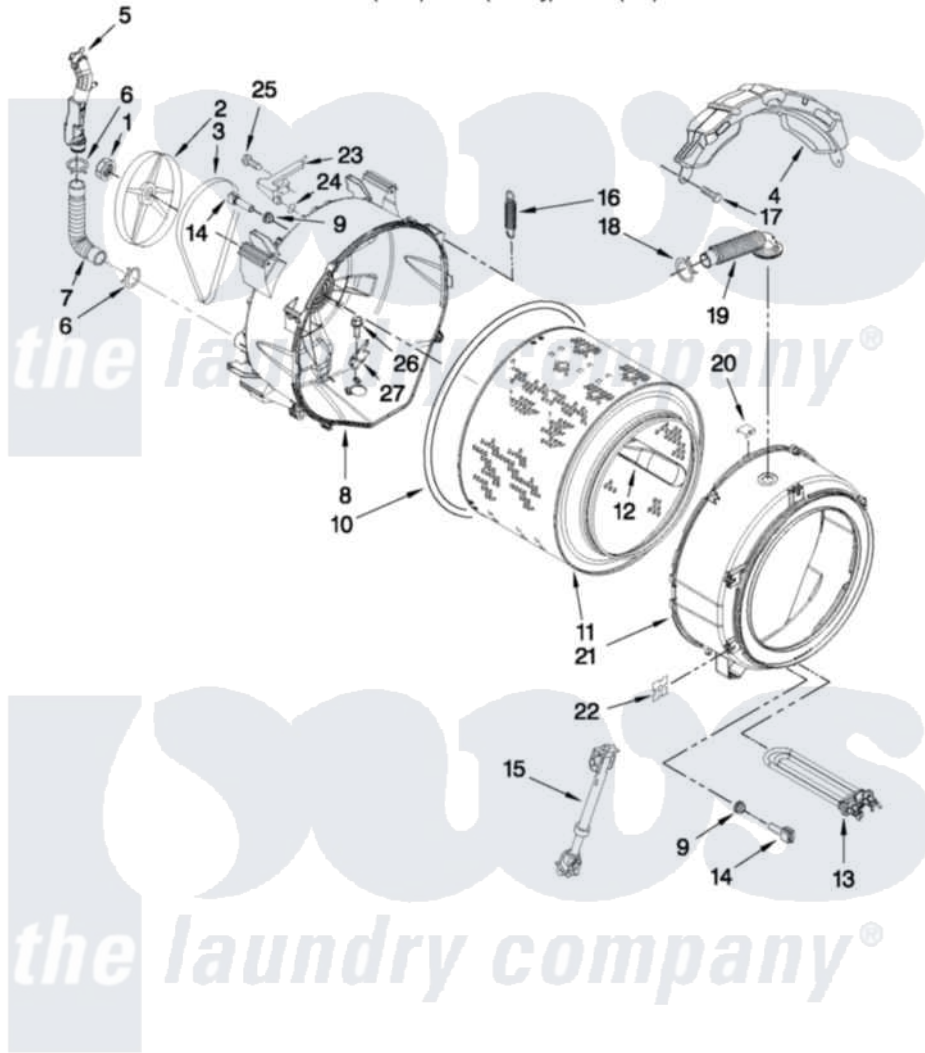

# Whirlpool WFW9550WR01 05 - TUB AND BASKET PARTS

## TUB AND BASKET PARTS

For Models: WFW9550WW01, WFW9550WL01, WFW9550WR01  
(White) (Mercury) (Red)

FOR ORDERING INFORMATION REFER TO PARTS PRICE LIST

W10434524

7

Whirlpool Residential Whirlpool WFW9550WR01 Washer Parts Parts Diagram 05 - TUB AND BASKET PARTS  
Click on the part number to view part

Item	Original Part Number	Replaced By	Status	Part Description
1	8533999	<a href="#">W10283361</a>		Nut, Pulley
2	W10003730	<a href="#">8182650</a>		Pulley
3	W10116915	<a href="#">W10388414</a>		Belt
4	<a href="#">W10163424</a>			Counterweight, Front
5	<a href="#">W10249838</a>			Pipe, Ventilation
6	8540010	<a href="#">W10208156</a>		Clamp
7	W10004330	<a href="#">8181743</a>		Hose, Exhaust
8	W10399436	<a href="#">W10250806</a>		Tub-Outer
9	<a href="#">8540766</a>			Seal, Rubber
10	<a href="#">W10036350</a>			Gasket, Tub
11	<a href="#">W10159904</a>			Basket, Complete
12	<a href="#">W10110114</a>			Baffle, Tub
13	<a href="#">W10249844</a>			Heater-Steamer
14	8540226	<a href="#">8181705</a>		Ntc
15	<a href="#">W10015830</a>			Shock Absorber
16	W10207549	<a href="#">W10243909</a>		Spring

17	W10094780	<a href="#">W10182109</a>	Screw-Kit
18	<a href="#">3363365</a>		Clamp, Hose
19	<a href="#">8540015</a>		Hose, Exhaust
20	<a href="#">8540092</a>		Clamp, Tub
21	W10259785	<a href="#">W10250805</a>	Tub-Outer
22	8540072	<a href="#">8182512</a>	Nut, Push-In
23	W10003600	<a href="#">8181731</a>	Airtrap
24	<a href="#">W10250553</a>		O-Ring, Air Trap
25	8540513	<a href="#">8182214</a>	Screw
26	8540880	<a href="#">8182214</a>	Screw
27	<a href="#">W10250558</a>		Bracket, Heater Support