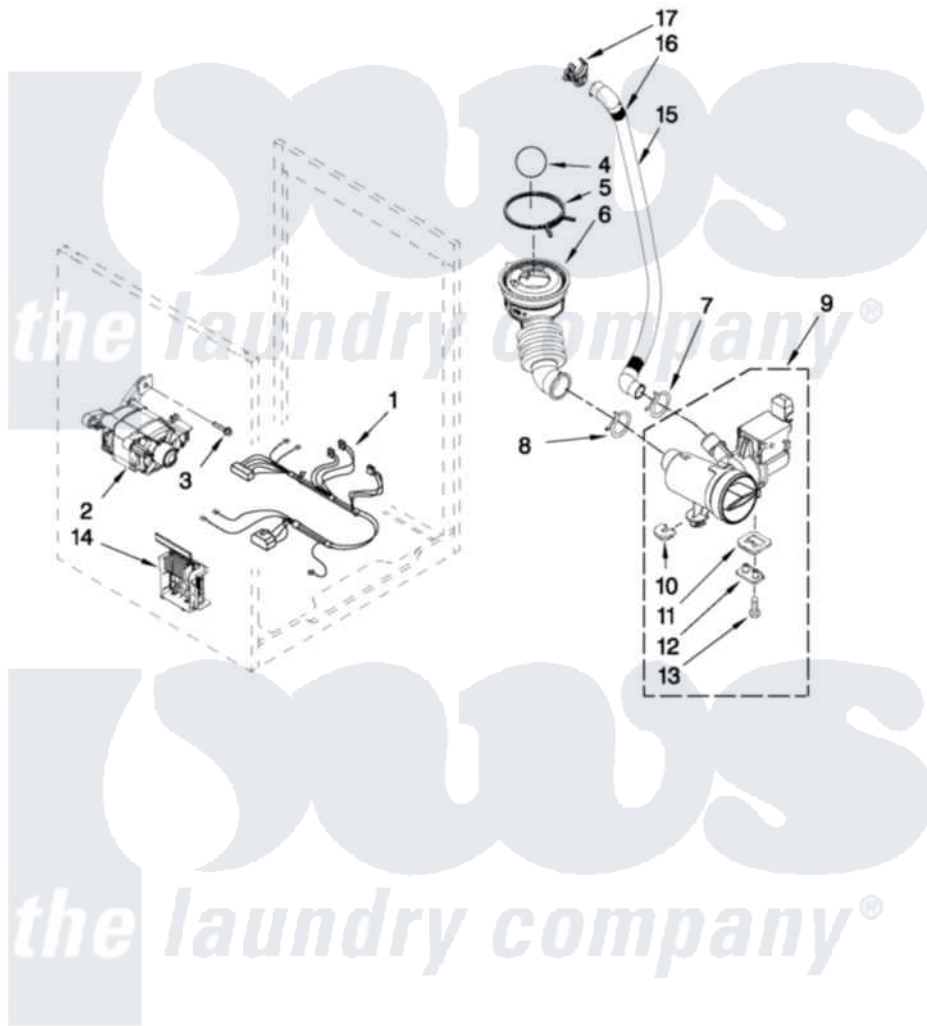

Whirlpool WFW9550WR01 06 - PUMP AND MOTOR PARTS

PUMP AND MOTOR PARTS

For Models: WFW9550WW01, WFW9550WL01, WFW9550WR01
(White) (Mercury) (Red)

W10434524

FOR ORDERING INFORMATION REFER TO PARTS PRICE LIST

9

Whirlpool [Residential Whirlpool WFW9550WR01 Washer Parts](#) Parts Diagram 06 - PUMP AND MOTOR PARTS

[Click on the part number to view part](#)

Item	Original Part Number	Replaced By	Status	Part Description
1	W10186674			Harness, Motor
2	W10140583			Motor, Drive
3	8540134			Bolt, Motor
4	W10003330	W10121657		Ball
5	8540008			Clamp
6	8181732			Hose, Tub To Pump
7	356138			Clamp, Hose
8	370448	616099		Clamp
9	W10130913			Pump
10	W10034820			Foot, Rubber
11	W10034830			Foot, Rubber
12	8540033			Cap, Right Foot
13	8533964			Screw, 10-16 X 1.25
14	W10384846			Motor Control Unit
15	W10004320			Sleeve, Drain Hose
16	W10003250			Hose, Drain-Inner