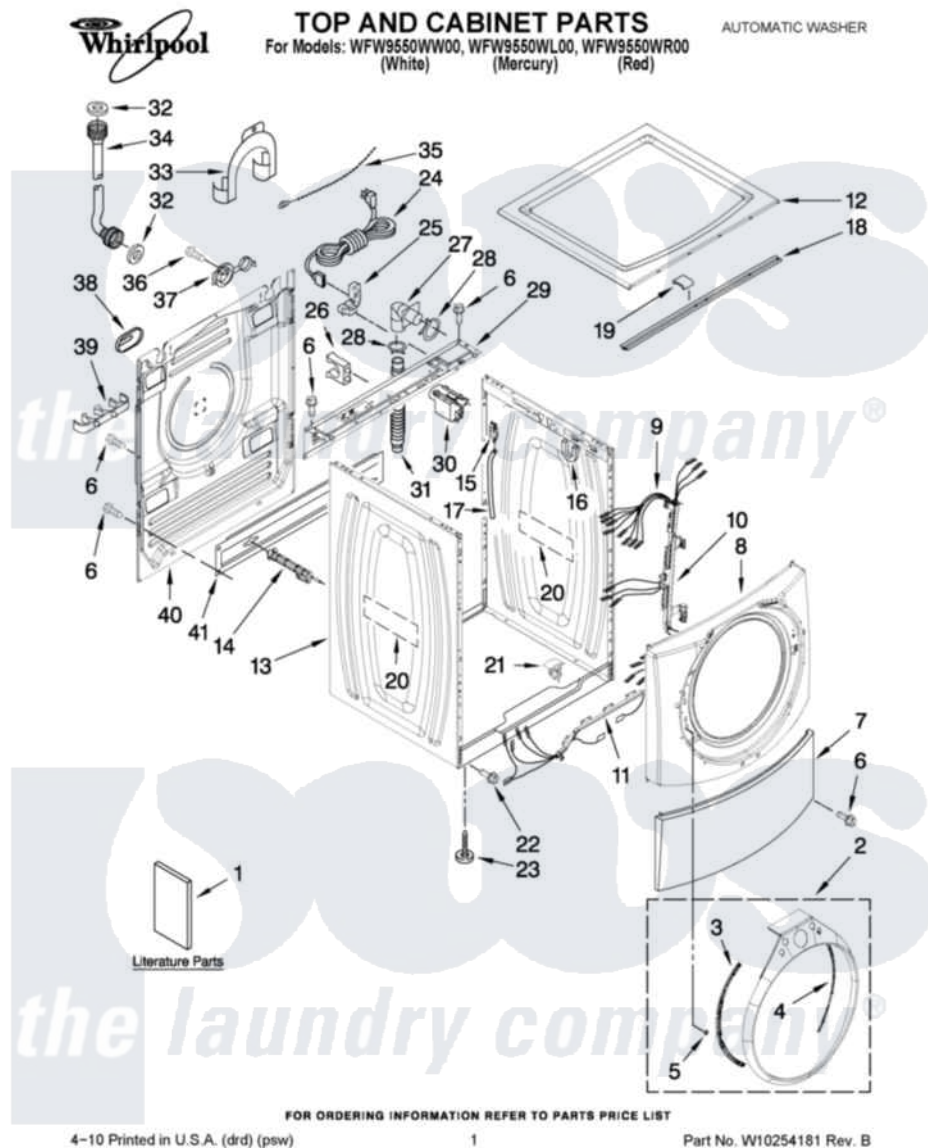

# Whirlpool WFW9550WW00 01 - TOP AND CABINET PARTS

Whirlpool Residential Whirlpool WFW9550WW00 Washer Parts Parts Diagram 01 - TOP AND CABINET PARTS  
 Click on the part number to view part

Item	Original Part Number	Replaced By	Status	Part Description
1	<a href="#">W10251899</a>			Use And Care Guide
"	W10217131		Not Available	Tech Sheet
"	W10251898		Not Available	ENERGY GUIDE
2	W10252103	<a href="#">W10268528</a>		Trim Ring, Teardrop Assembly
"	W10252096	<a href="#">W10252097</a>		Ring-Trim
"	W10221434	<a href="#">W10221433</a>		Ring-Trim
3	W10015770	<a href="#">8183208</a>		Bracket, Trim Fixation
4	W10015780	<a href="#">8183209</a>		Bracket, Trim Fixation
5	W10029650	<a href="#">8183210</a>		Clip, Trim
6	W10015090	<a href="#">489442</a>		Screw 3 2217757 Roller, Front
7	W10003640	<a href="#">8181643</a>		Toe Panel
"	<a href="#">W10252795</a>			Toe Panel
"	<a href="#">W10245126</a>			Toe Panel
8	W10015580	<a href="#">W10015590</a>		Panel
"	W10252793	<a href="#">W10252794</a>		Panel
"	W10252788	<a href="#">W10245125</a>		Panel