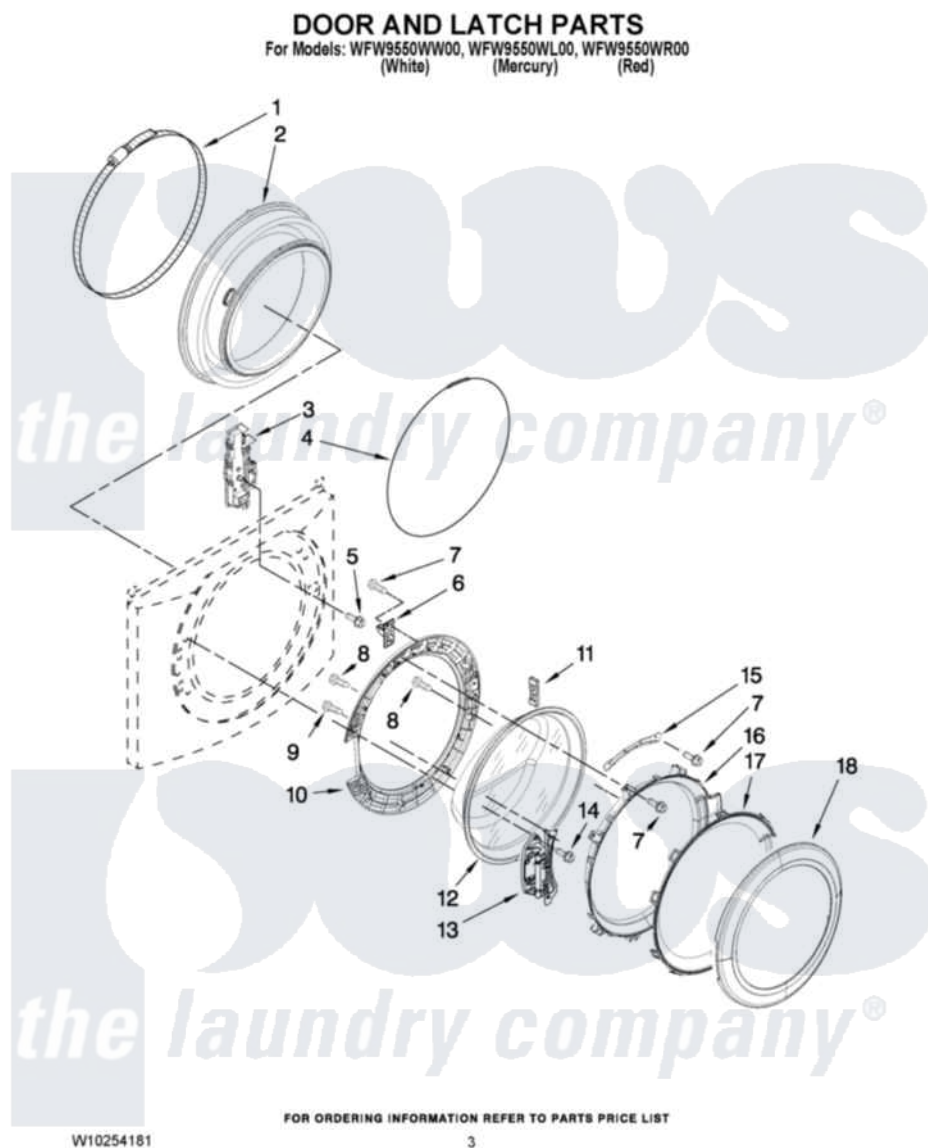

Whirlpool WFW9550WW00 02 - DOOR AND LATCH PARTS

Whirlpool [Residential Whirlpool WFW9550WW00 Washer Parts](#) Parts Diagram 02 - DOOR AND LATCH PARTS
 Click on the part number to view part

Item	Original Part Number	Replaced By	Status	Part Description
1	8182210			Clamp, Bellow
2	W10003800	8182119		Bellow
3	8540772	W10253483		Lock, Door
4	W10003490	8182211		Clamp, Bellow To Front Panel
5	8540725			Screw
6	W10003390	W10217552		Hook, Door
7	8540513	8182214		Screw
8	8540282	8181661		Screw, Actuator
9	8540284	8181660		Screw
10	W10003370	8183195		Frame, Door Back Support
11	W10003430	W10128586		Clamp, Glass Support
12	W10135912	8181655		Glass, Door
13	W10200695	8183202		Hinge, Door
14	W10015090	489442		Screw 3 2217757 Roller, Front
15	W10003440	W10295703		Clamp, Glass
16	W10005220	8183256		Frame, Door Front Support