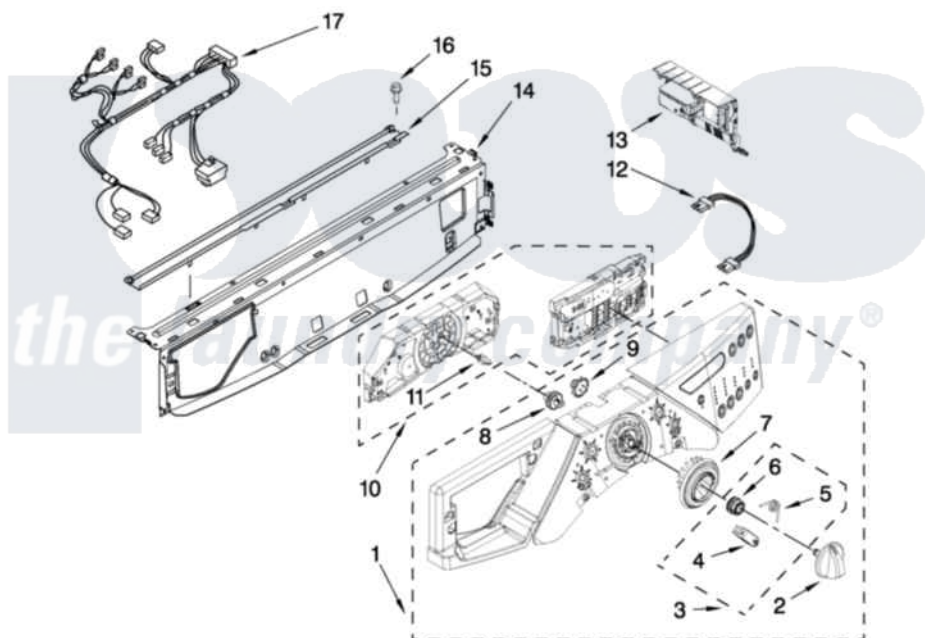

Whirlpool WFW9550WW00 03 - CONTROL PANEL PARTS

CONTROL PANEL PARTS

For Models: WFW9550WW00 (White), WFW9550WL00 (Mercury), WFW9550WR00 (Red)

FOR ORDERING INFORMATION REFER TO PARTS PRICE LIST

Whirlpool Residential Whirlpool WFW9550WW00 Washer Parts Parts Diagram 03 - CONTROL PANEL PARTS
 Click on the part number to view part

Item	Original Part Number	Replaced By	Status	Part Description
1	W10251428			Panel, Control
"	W10251280			Panel, Control
"	W10221724			Panel, Control
2	W10190685			Knob, Control
3	W10133927			Wheel, Detent Kit
4	W10131661	W10133927		Wheel, Detent Kit
5	W10131377	W10133927		Wheel, Detent Kit
6	W10131378	W10133927		Wheel, Detent Kit
7	W10131376	W10012410		Knob, Light Ring
8	W10131381			Wheel, Encoder
9	W10131382	W10012440		Retainer-Snap
10	W10282179			User Interface, Center And Right
11	8183177			Adapter, Encoder Wheel
12	W10067000			Harness, Wiring
13	W10251767			Microcomputer, Machine Control

14	W10059240		Brace, Front Top
15	W10003700	8183204	Channel, Water
16	W10015090	489442	Screw 3 2217757 Roller, Front
17	W10210828		Harness, Wiring