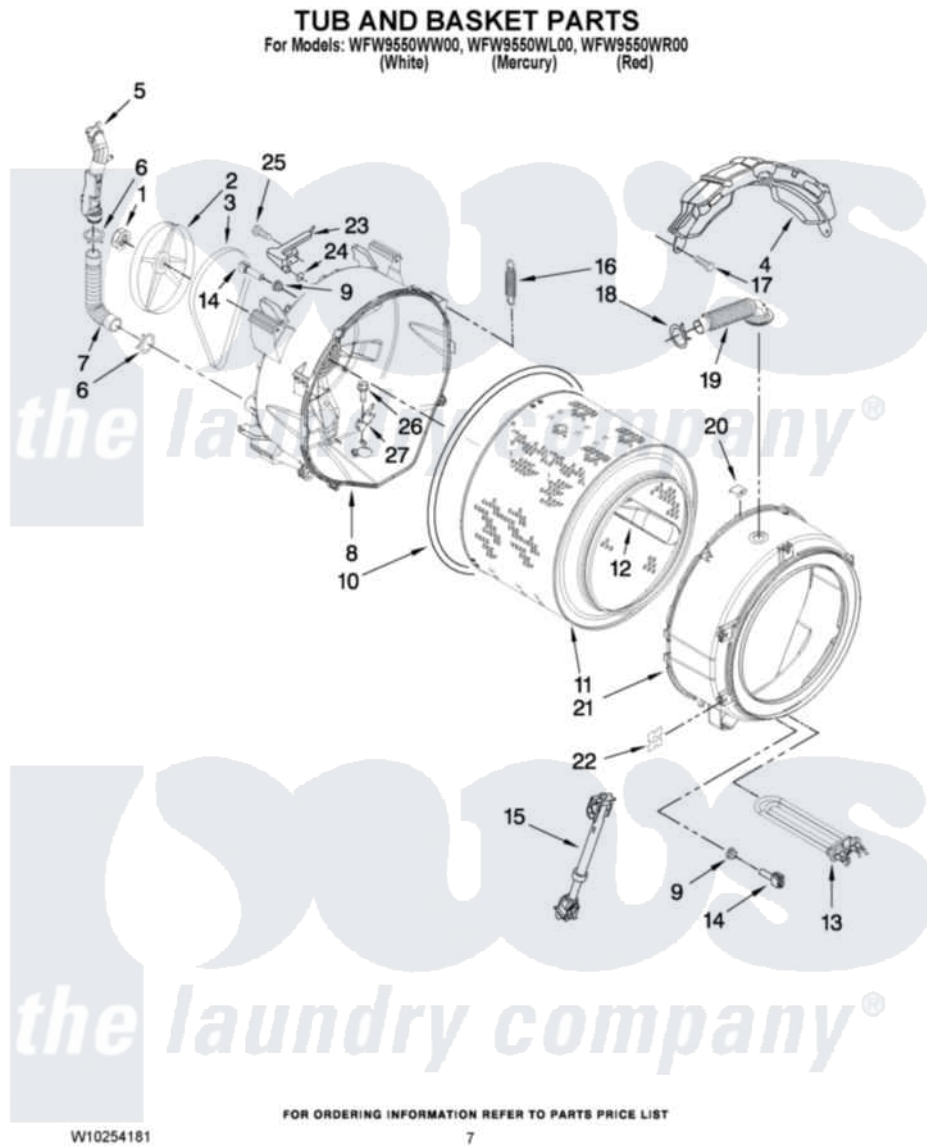

Whirlpool WFW9550WW00 05 - TUB AND BASKET PARTS

Whirlpool Residential Whirlpool WFW9550WW00 Washer Parts Parts Diagram 05 - TUB AND BASKET PARTS
Click on the part number to view part

Item	Original Part Number	Replaced By	Status	Part Description
1	8533999	W10283361		Nut, Pulley
2	W10003730	8182650		Pulley
3	W10116915	W10388414		Belt
4	W10163424			Counterweight, Front
5	W10249838			Pipe, Ventilation
6	8540010	W10208156		Clamp
7	W10004330	8181743		Hose, Exhaust
8	W10210658	W10250806		Tub-Outer
9	8540766			Seal, Rubber
10	W10036350			Gasket, Tub
11	W10159904			Basket, Complete
12	W10110114			Baffle, Tub
13	W10249844			Heater-Steamer
14	8540226	8181705		Ntc
15	W10015830			Shock Absorber
16	W10207549	W10243909		Spring

17	W10094780	W10182109	Screw-Kit
18	3363365		Clamp, Hose
19	8540015		Hose, Exhaust
20	8540092		Clamp, Tub
21	W10190573	W10250805	Tub-Outer
22	8540072	8182512	Nut, Push-In
23	W10003600	8181731	Airtrap
24	W10250553		O-Ring, Air Trap
25	8540513	8182214	Screw
26	8540880	8182214	Screw
27	W10250558		Bracket, Heater Support